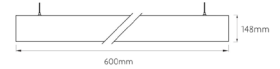

## Legno - 600

Dimensions	20mm x 148mm x 600mm
Finish	Tasmanian Oak (TASOAK) / Nominated Timber (CC)
Configurations	Pendant
Code / Description	950330600 / Warm White 3000K 5,5W (Downward Emission) 952X330600 / Warm White 3000K 11W (Up/Down Emission)
Light Source	LED
Lumen Output	558lm / 2x558lm (Up/Down Emission)
CRI	80+
Lifespan	50000hrs
Rating	IP33
Voltage	24V (Remote Power Supply)

## Legno - 1200

Dimensions	20mm x 148mm x 1200mm
Finish	Tasmanian Oak (TASOAK) / Nominated Timber (CC)
Configurations	Pendant
Code / Description	9506301200 / Warm White 3000K 12W (Downward Emission) 952X3301200 / Warm White 3000K 24W (Up/Down Emission)
Light Source	LED
Lumen Output	1116lm / 2x1116lm (Up/Down Emission)
CRI	80+
Lifespan	50000hrs
Rating	IP33
Voltage	24V (Remote Power Supply)

## Legno - CUSTOM

Dimensions	20mm x 148mm x 2000mm MAX
Finish	Tasmanian Oak (TASOAK) / Nominated Timber (CC)
Configurations	Pendant
Code / Description	950930CUSTOM / Warm White 3000K 10W/m (Downward Emission) 952X630CUSTOM / Warm White 3000K 20W/m (Up/Down Emission)
Light Source	LED
Lumen Output	1860lm MAX / 2x1860lm MAX (Up/Down Emission)
CRI	80+
Lifespan	50000hrs
Rating	IP33
Voltage	24V (Remote Power Supply)