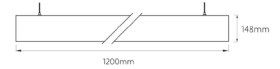

## Legno - 600

Dimensions	20mm x 148mm x 600mm
Finish	Tasmanian Oak (TASOAK) / Nominated Timber (CC)
Configurations	Pendant
Code / Description	950330600 / Warm White 3000K 5,5W (Downward Emission) 952X330600 / Warm White 3000K 11W (Up/Down Emission)
Light Source	LED
Lumen Output	558lm / 2x558lm (Up/Down Emission)
CRI	80+
Lifespan	50000hrs
Rating	IP33
Voltage	24V (Remote Power Supply)

## Legno - 1200

Dimensions	20mm x 148mm x 1200mm
Finish	Tasmanian Oak (TASOAK) / Nominated Timber (CC)
Configurations	Pendant
Code / Description	9506301200 / Warm White 3000K 12W (Downward Emission) 952X3301200 / Warm White 3000K 24W (Up/Down Emission)
Light Source	LED
Lumen Output	1116lm / 2x1116lm (Up/Down Emission)
CRI	80+
Lifespan	50000hrs
Rating	IP33
Voltage	24V (Remote Power Supply)