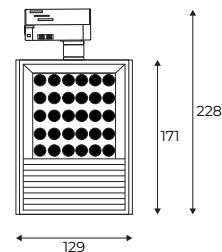

## Lava

Lava is a compact yet powerful track mounted wall washer. Cleverly designed it is fully adjustable and rotatable with an integral power supply. At 45W Lava provides intense illumination for retail, commercial and gallery applications capable of lighting even the largest spaces.

## Lava

Dimensions	129mm x 228mm x 55mm
Finish	White (WH) / Black (BK) / Custom Colour (CC)
Configurations	Track Mounted
Code / Description	100B14530 / Warm White 3000K 45W Dimmable Adjustable 40°
Light Source	LED
Lumen Output	4500lm
CRI	90+
Lifespan	50000hrs
Rating	IP20
Dimming	Phase-Cut
Voltage	220-240V