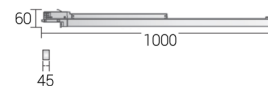

IP20    

Integra - 600

Dimensions	600mm x 60mm x 45mm
Finish	White (WH) / Black (BK) / Custom Colour (CC)
Configurations	Track Mounted
Code / Description	165B2030600 / Warm White 3000K 20W 165B2040600 / Neutral White 4000K 20W
Light Source	LED
Lumen Output	1026lm
CRI	90+
Lifespan	50000hrs
Rating	IP20
Voltage	220-240V

Integra - 1000

Dimensions	1000mm x 60mm x 45mm
Finish	White (WH) / Black (BK) / Custom Colour (CC)
Configurations	Track Mounted
Code / Description	165B30301000 / Warm White 3000K 20W 165B30401000 / Neutral White 4000K 20W
Light Source	LED
Lumen Output	1710lm
CRI	90+
Lifespan	50000hrs
Rating	IP20
Voltage	220-240V