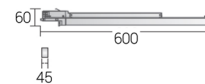

Integra

Integra is a streamlined, linear, LED Track light. Available as a 600mm or 1000mm module, Integra is minimal in appearance yet powerful in its performance. Its shallow and simple design makes it ideal for general lighting in any retail, hospitality or exhibition space.

IP20    

Integra - 600

Dimensions	600mm x 60mm x 45mm
Finish	White (WH) / Black (BK) / Custom Colour (CC)
Configurations	Track Mounted
Code / Description	165B2030600 / Warm White 3000K 20W 165B2040600 / Neutral White 4000K 20W
Light Source	LED
Lumen Output	1026lm
CRI	90+
Lifespan	50000hrs
Rating	IP20
Voltage	220-240V

Integra - 1000

Dimensions	1000mm x 60mm x 45mm
Finish	White (WH) / Black (BK) / Custom Colour (CC)
Configurations	Track Mounted
Code / Description	165B30301000 / Warm White 3000K 20W 165B30401000 / Neutral White 4000K 20W
Light Source	LED
Lumen Output	1710lm
CRI	90+
Lifespan	50000hrs
Rating	IP20
Voltage	220-240V