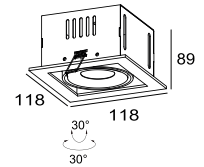

IP20    

Incasso - 10W

Dimensions	118mm x 118mm x 89mm
Finish	White (WH) / Black (BK) / Custom Colour (CC)
Configurations	Ceiling Recessed
Code / Description	117B1103060DIM / Warm White 3000K 10W Adjustable Dimmable 60°
Light Source	LED
Lumen Output	853lm
CRI	90+
Lifespan	50000hrs
Rating	IP20
Dimming	Phase-Cut
Voltage	220-240V

Incasso - 2x10W

Dimensions	118mm x 224mm x 89mm
Finish	White (WH) / Black (BK) / Custom Colour (CC)
Configurations	Ceiling Recessed
Code / Description	117B12X103060DIM / Warm White 3000K 2x10W Adjustable Dimmable 60°
Light Source	LED
Lumen Output	2x853lm
CRI	90+
Lifespan	50000hrs
Rating	IP20
Dimming	Phase-Cut
Voltage	220-240V

Incasso - 3x10W

Dimensions	118mm x 316mm x 89mm
Finish	White (WH) / Black (BK) / Custom Colour (CC)
Configurations	Ceiling Recessed
Code / Description	117B13X103060DIM / Warm White 3000K 3x10W Adjustable Dimmable 60°
Light Source	LED
Lumen Output	3x853lm
CRI	90+
Lifespan	50000hrs
Rating	IP20
Dimming	Phase-Cut
Voltage	220-240V