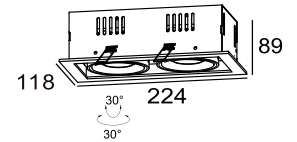

IP20    

Incasso - 10W

Dimensions	118mm x 118mm x 89mm
Finish	White (WH) / Black (BK) / Custom Colour (CC)
Configurations	Ceiling Recessed
Code / Description	117B1103060DIM / Warm White 3000K 10W Adjustable Dimmable 60°
Light Source	LED
Lumen Output	853lm
CRI	90+
Lifespan	50000hrs
Rating	IP20
Dimming	Phase-Cut
Voltage	220-240V

Cut-out
106x106mm

Options

Beam Angle	24° / 36°
Colour Temperature	2700K / 4000K / 5000K
Dimming Driver	DALI / 1-10W

Additional Information

This product comes in our standard colour range however can be colour-customised to seamlessly integrate into your space. Minimum order quantities apply. For more information please contact our customer service team on +61 3 9427 0231 or email info@sphaera.com.au

Incasso - 2x10W

Dimensions	118mm x 224mm x 89mm
Finish	White (WH) / Black (BK) / Custom Colour (CC)
Configurations	Ceiling Recessed
Code / Description	117B12X103060DIM / Warm White 3000K 2x10W Adjustable Dimmable 60°
Light Source	LED
Lumen Output	2x853lm
CRI	90+
Lifespan	50000hrs
Rating	IP20
Dimming	Phase-Cut
Voltage	220-240V

Incasso - 3x10W

Dimensions	118mm x 316mm x 89mm
Finish	White (WH) / Black (BK) / Custom Colour (CC)
Configurations	Ceiling Recessed
Code / Description	117B13X103060DIM / Warm White 3000K 3x10W Adjustable Dimmable 60°
Light Source	LED
Lumen Output	3x853lm
CRI	90+
Lifespan	50000hrs
Rating	IP20
Dimming	Phase-Cut
Voltage	220-240V