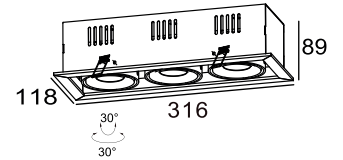

IP20    

Incasso - 10W

Dimensions	118mm x 118mm x 89mm
Finish	White (WH) / Black (BK) / Custom Colour (CC)
Configurations	Ceiling Recessed
Code / Description	117B1103060DIM / Warm White 3000K 10W Adjustable Dimmable 60°
Light Source	LED
Lumen Output	853lm
CRI	90+
Lifespan	50000hrs
Rating	IP20
Dimming	Phase-Cut
Voltage	220-240V

Incasso - 2x10W

Dimensions	118mm x 224mm x 89mm
Finish	White (WH) / Black (BK) / Custom Colour (CC)
Configurations	Ceiling Recessed
Code / Description	117B12X103060DIM / Warm White 3000K 2x10W Adjustable Dimmable 60°
Light Source	LED
Lumen Output	2x853lm
CRI	90+
Lifespan	50000hrs
Rating	IP20
Dimming	Phase-Cut
Voltage	220-240V

Cut-out
211x106mm

Options

Beam Angle	24° / 36°
Colour Temperature	2700K / 4000K / 5000K
Dimming Driver	DALI / 1-10W

Additional Information

This product comes in our standard colour range however can be colour-customised to seamlessly integrate into your space. Minimum order quantities apply. For more information please contact our customer service team on +61 3 9427 0231 or email info@sphaera.com.au

Incasso - 3x10W

Dimensions	118mm x 316mm x 89mm
Finish	White (WH) / Black (BK) / Custom Colour (CC)
Configurations	Ceiling Recessed
Code / Description	117B13X103060DIM / Warm White 3000K 3x10W Adjustable Dimmable 60°
Light Source	LED
Lumen Output	3x853lm
CRI	90+
Lifespan	50000hrs
Rating	IP20
Dimming	Phase-Cut
Voltage	220-240V