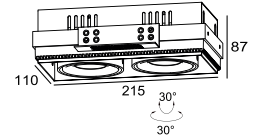

## Incasso - Trimless - 10W

Dimensions	110mm x 110mm x 87mm
Finish	White (WH) / Black (BK) / Custom Colour (CC)
Configurations	Ceiling Recessed
Code / Description	117B2103060DIM / Warm White 3000K 10W Adjustable Dimmable 60°
Light Source	LED
Lumen Output	853lm
CRI	90+
Lifespan	50000hrs
Rating	IP20
Dimming	Phase-Cut
Voltage	220-240V

Cut-out  
104x104mm

## Incasso - Trimless - 2x10W

Dimensions	110mm x 215mm x 87mm
Finish	White (WH) / Black (BK) / Custom Colour (CC)
Configurations	Ceiling Recessed
Code / Description	117B22X103060DIM / Warm White 3000K 2x10W Adjustable Dimmable 60°
Light Source	LED
Lumen Output	2x853lm
CRI	90+
Lifespan	50000hrs
Rating	IP20
Dimming	Phase-Cut
Voltage	220-240V

Cut-out  
209x104mm