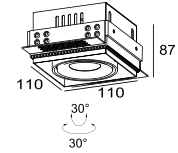

## Incasso - Trimless - 10W

Dimensions	110mm x 110mm x 87mm
Finish	White (WH) / Black (BK) / Custom Colour (CC)
Configurations	Ceiling Recessed
Code / Description	117B2103060DIM / Warm White 3000K 10W Adjustable Dimmable 60°
Light Source	LED
Lumen Output	853lm
CRI	90+
Lifespan	50000hrs
Rating	IP20
Dimming	Phase-Cut
Voltage	220-240V

Cut-out  
104x104mm

Cut-out  
209x104mm