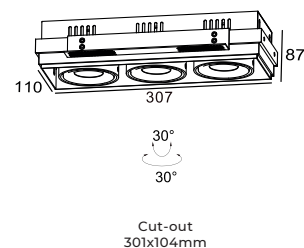

Cut-out  
104x104mm

## Incasso - Trimless - 2x10W

Dimensions	110mm x 215mm x 87mm
Finish	White (WH) / Black (BK) / Custom Colour (CC)
Configurations	Ceiling Recessed
Code / Description	117B22X103060DIM / Warm White 3000K 2x10W Adjustable Dimmable 60°
Light Source	LED
Lumen Output	2x853lm
CRI	90+
Lifespan	50000hrs
Rating	IP20
Dimming	Phase-Cut
Voltage	220-240V

Cut-out  
209x104mm

## Incasso - Trimless - 3x10W

Dimensions	110mm x 307mm x 87mm
Finish	White (WH) / Black (BK) / Custom Colour (CC)
Configurations	Ceiling Recessed
Code / Description	117B23X103060DIM / Warm White 3000K 3x10W Adjustable Dimmable 60°
Light Source	LED
Lumen Output	3x853lm
CRI	90+
Lifespan	50000hrs
Rating	IP20
Dimming	Phase-Cut
Voltage	220-240V