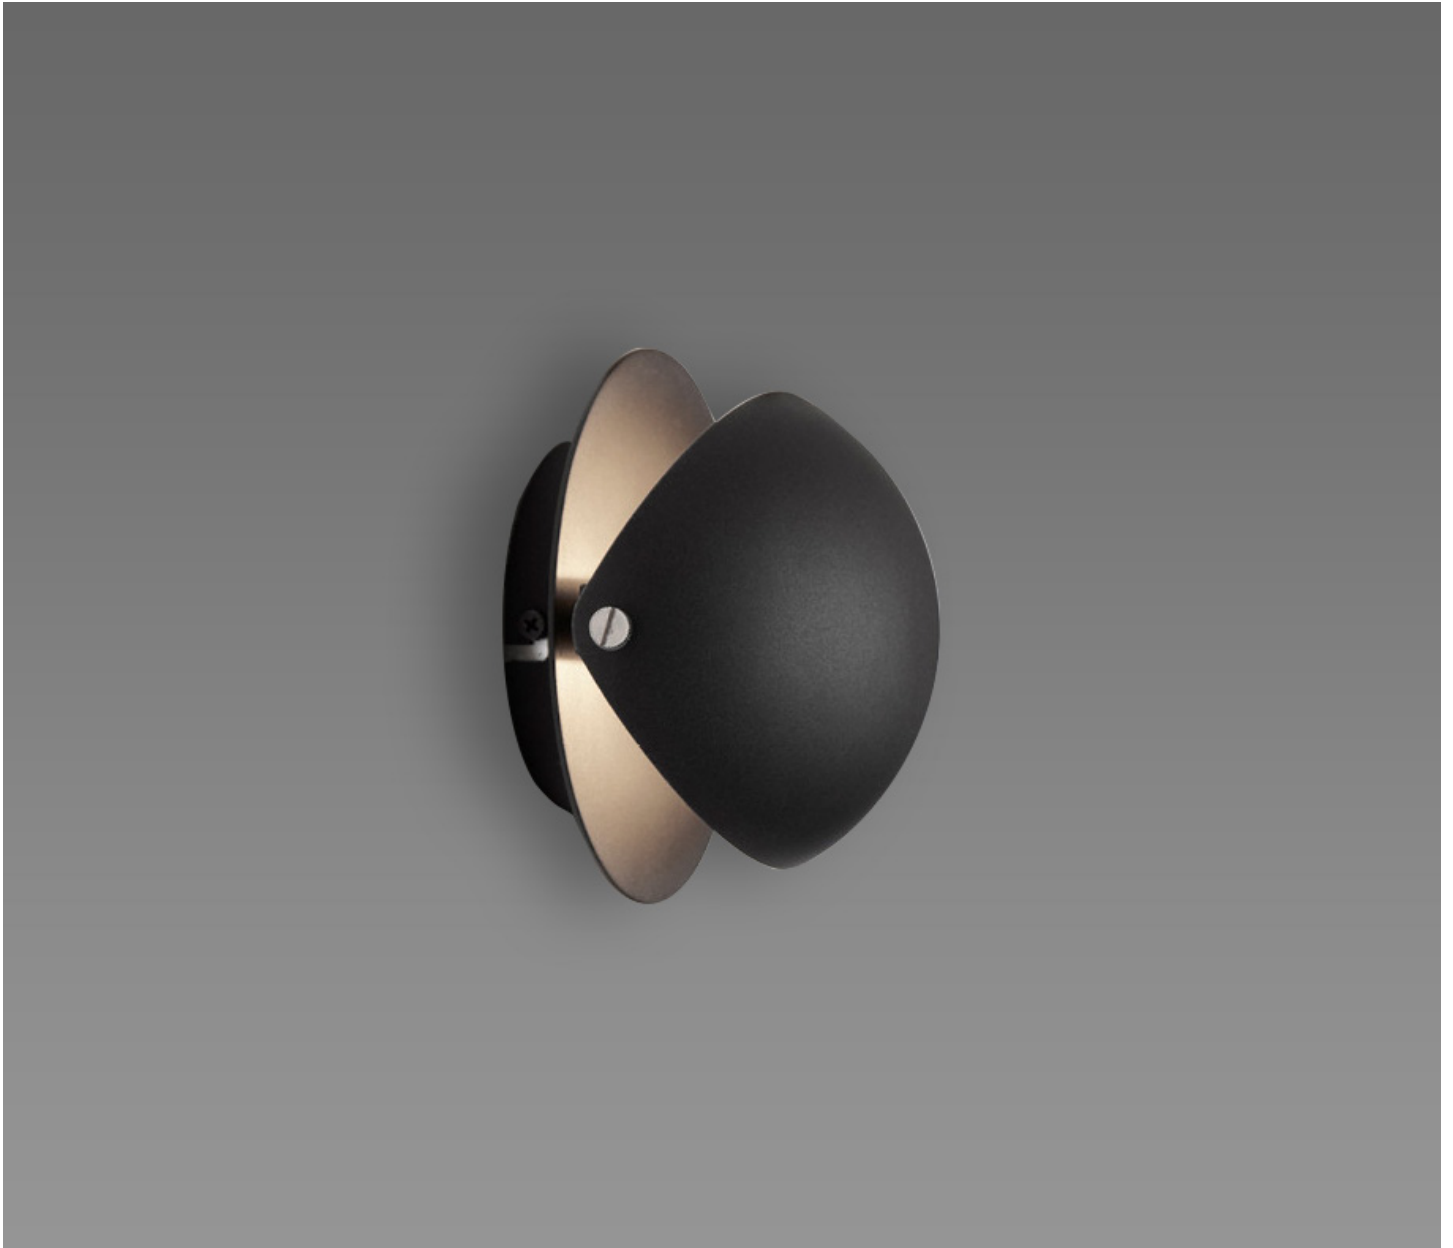

Gisario

Gisario is made of a solid metal and is a versatile element in Darø's line of wall lamps. The surface is finished with a matt textured paint evoking a calm, exclusive finish. The lamp shade can be tilted up or down to direct the light which provides interesting and decorative effects. Gisario is a flexible lamp that can fulfil many demands in interior decoration in private homes and for projects.

IP20     

Gisario

Dimensions	150mm x 150mm x 100mm
Finish	White (WH) / Black (BK) / Chrome (CR) / Custom Colour (CC)
Configurations	Wall Mounted
Code / Description	R681V / 1 x G9 Max 48W
Rating	IP20
Voltage	220-240V

Accessories

Source	G9 LED Globe 3000K 5W 410lm DIM
Source	G9 LED Globe 4000K 5W 430lm DIM

Additional Information

This product comes in our standard colour range however can be coloured-customised to seamlessly integrate into your space. Minimum order quantities apply. For more information please contact our customer service team on +61 03 9427 0231 or email info@sphera.com.au