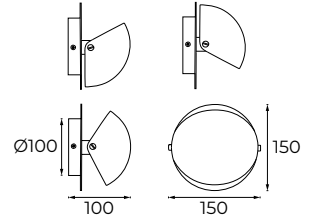

Gisario

Gisario is made of a solid metal and is a versatile element in Darø's line of wall lamps. The surface is finished with a matt textured paint evoking a calm, exclusive finish. The lamp shade can be tilted up or down to direct the light which provides interesting and decorative effects. Gisario is a flexible lamp that can fulfil many demands in interior decoration in private homes and for projects.

IP20     

Gisario

Dimensions	150mm x 150mm x 100mm
Finish	White (WH) / Black (BK) / Chrome (CR) / Custom Colour (CC)
Configurations	Wall Mounted
Code / Description	R681V / 1 x G9 Max 48W
Rating	IP20
Voltage	220-240V