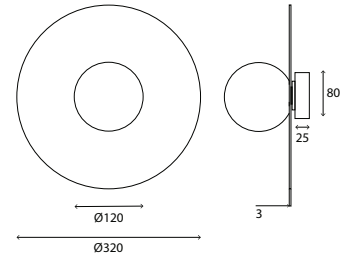

## Giotto - 120/320 Centred

Dimensions	Ø320mm x 30mm
Finish	Opal Blown Glass (OBG) White Disk (WH) Opal Blown Glass (OBG) Black Disk (BK)
Configurations	Wall / Ceiling
Code / Description	199B320120-CEN / 1 x G9 Max. 10W
Voltage	230V
Rating	IP44

## Giotto - 80/220 Centred

Dimensions	Ø220mm x 30mm
Finish	Opal Blown Glass (OBG) White Disk (WH) Opal Blown Glass (OBG) Black Disk (BK)
Configurations	Wall / Ceiling
Code / Description	199B22080-CEN / 1 x G9 Max. 10W
Voltage	230V
Rating	IP44

## Giotto - 120/320

Dimensions	Ø320mm x 30mm
Finish	Opal Blown Glass (OBG) White Disk (WH) Opal Blown Glass (OBG) Black Disk (BK)
Configurations	Wall / Ceiling
Code / Description	199B320120 / 1 x G9 Max. 10W
Voltage	230V
Rating	IP44

## Giotto - 80/320

Dimensions	Ø320mm x 30mm
Finish	Opal Blown Glass (OBG) White Disk (WH) Opal Blown Glass (OBG) Black Disk (BK)
Configurations	Wall / Ceiling
Code / Description	199B32080 / 1 x G9 Max. 10W
Voltage	230V
Rating	IP44