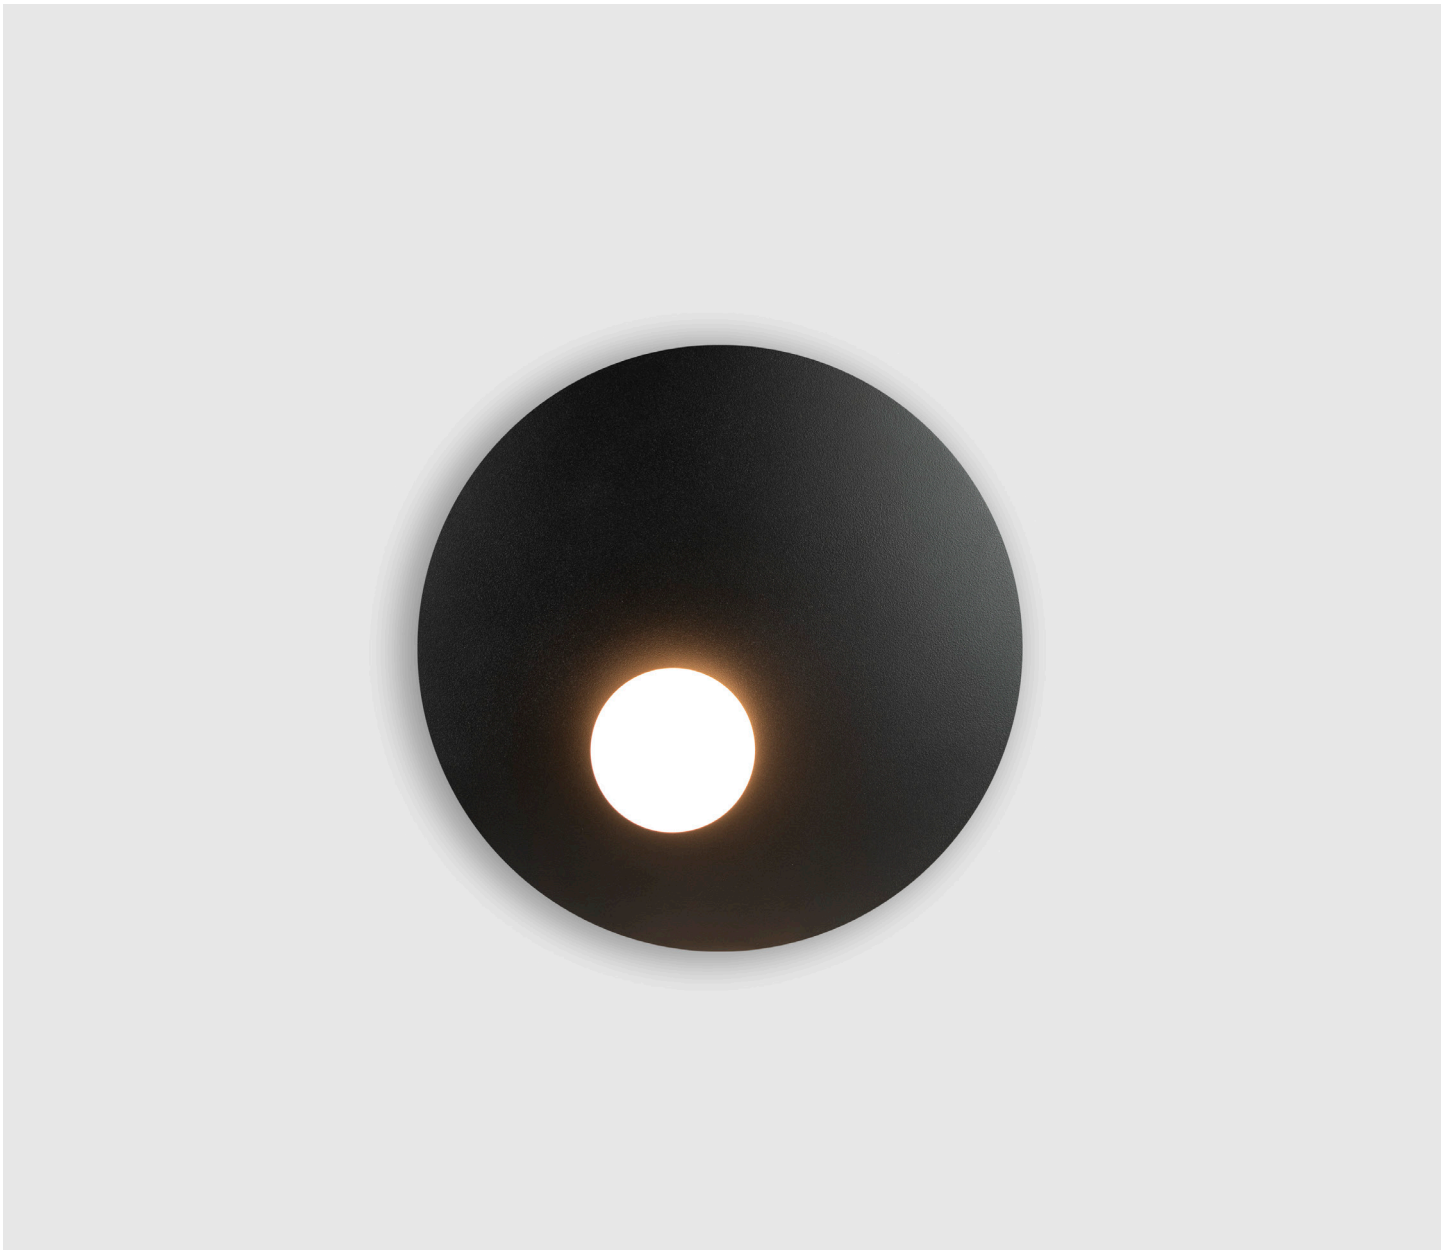

Giotto

Paying homage to the artist of the same name, Giotto is a perfectly round aluminium disk comprising an opal, blown glass ball. The disk which can be custom painted to any finish, has an orientation of 360°. Simply unscrew the glass ball, position the disc to the preferred orientation and then lock it in by tightening the ball in place. The blown glass diffuser is available in 80mm or 110mm diameter depending on the required aesthetic. Giotto's contemporary and clever design makes it suitable for use in commercial, retail and residential applications, including wet areas

IP44     

Giotto - 80/220

Dimensions	Ø220mm x 30mm
Finish	Opal Blown Glass (OBG) White Disk (WH) Opal Blown Glass (OBG) Black Disk (BK)
Configurations	Wall / Ceiling
Code / Description	199B22080C / 1 x G9 Max. 10W
Voltage	230V
Rating	IP44