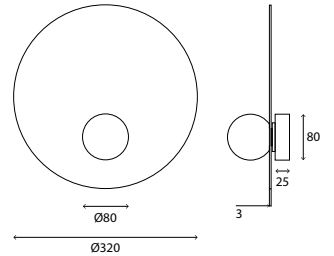

## Giotto - 120/320

Dimensions	Ø320mm x 30mm
Finish	Opal Blown Glass (OBG) White Disk (WH) Opal Blown Glass (OBG) Black Disk (BK)
Configurations	Wall / Ceiling
Code / Description	199B320120 / 1 x G9 Max. 10W
Voltage	230V
Rating	IP44

## Giotto - 80/320

Dimensions	Ø320mm x 30mm
Finish	Opal Blown Glass (OBG) White Disk (WH) Opal Blown Glass (OBG) Black Disk (BK)
Configurations	Wall / Ceiling
Code / Description	199B32080 / 1 x G9 Max. 10W
Voltage	230V
Rating	IP44