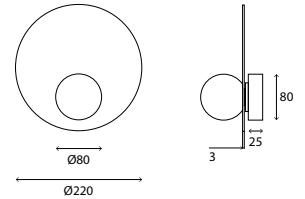

Giotto - 80/220

Dimensions	Ø220mm x 30mm
Finish	Opal Blown Glass (OBG) White Disk (WH) Opal Blown Glass (OBG) Black Disk (BK)
Configurations	Wall / Ceiling
Code / Description	199B22080 / 1 x G9 Max. 10W
Voltage	230V
Rating	IP44

Accessories

Source	G9 LED Non-Dimmable Globe 3000K 2.5W
	G9 LED Dimmable Globe 2700K 3.0W

Options

Disk Colour	Yellow (YE) / Orange (OR) / Red (RE) / Green (GR) / Blue (BL)
	Purple (PU) / Anthracite (AN) / Brown (BR) / Custom Colour (CC)
	Brushed Brass (BB) / Rose Gold (RG)

Additional Information

This product comes in our standard colour range however can be colour-customised to seamlessly integrate into your space. Minimum order quantities apply. For more information please contact our customer service team on +61 3 9427 0231 or email info@sphera.com.au