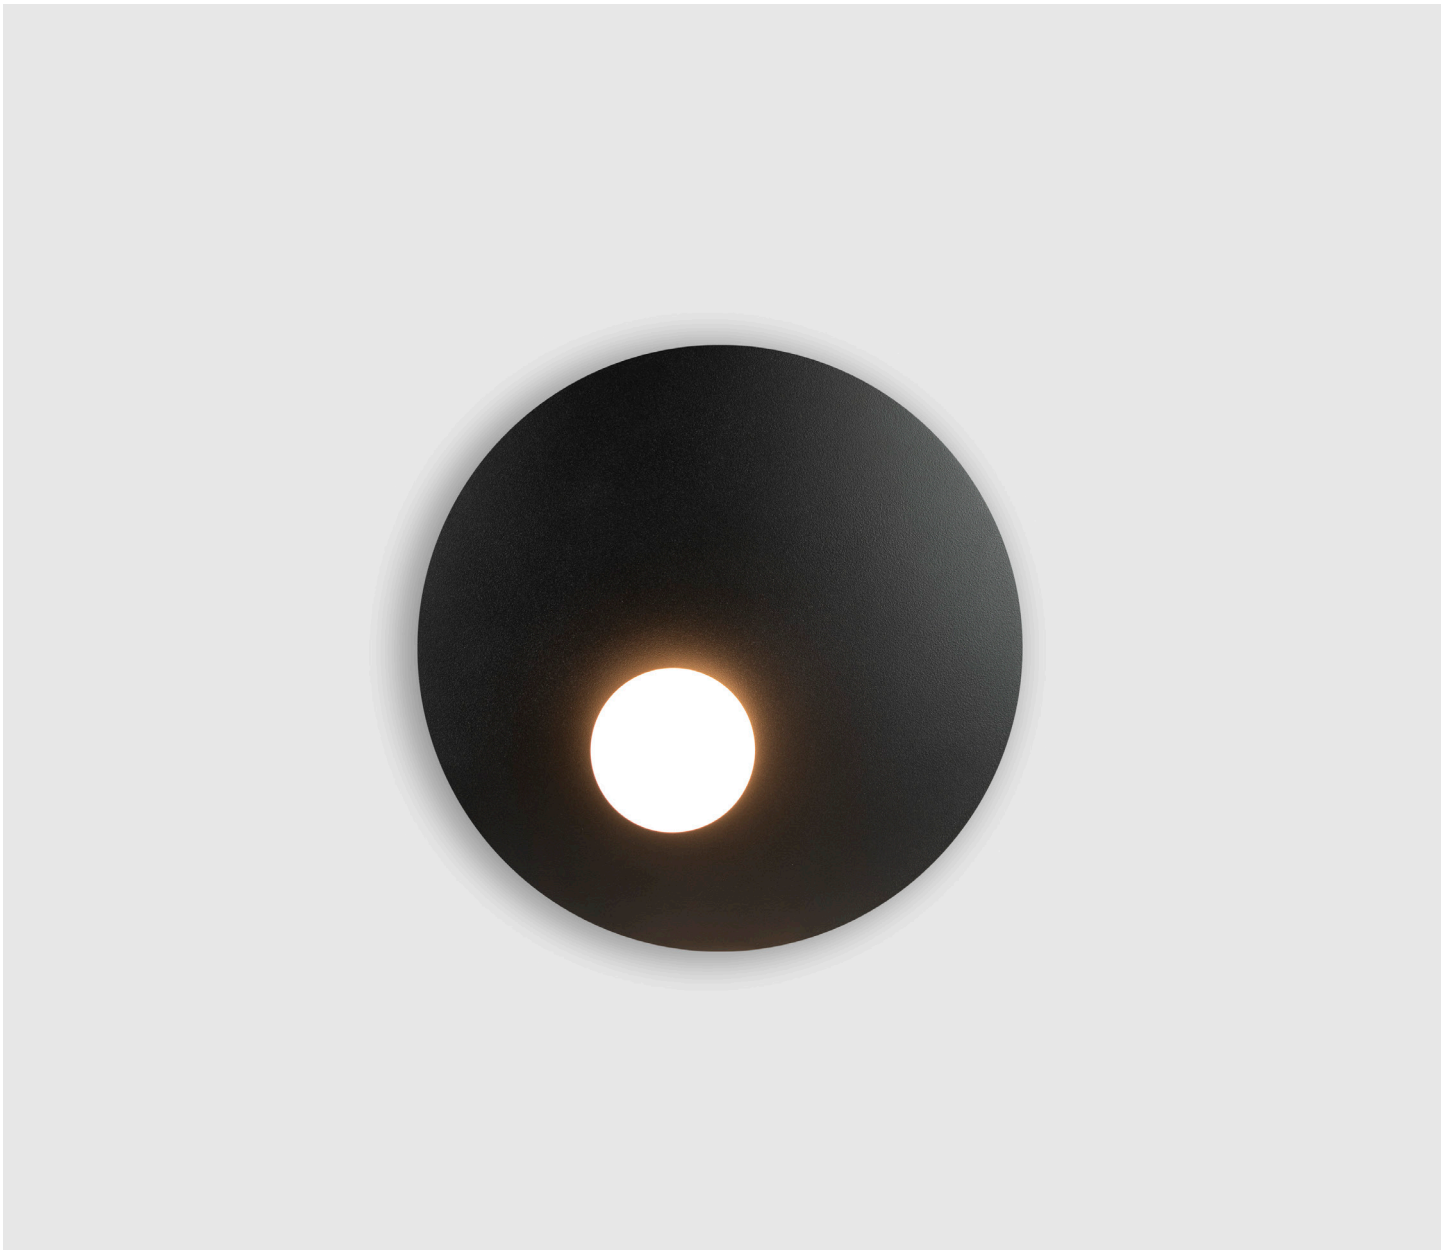

## Giotto

Paying homage to the artist of the same name, Giotto is a perfectly round aluminium disk comprising an opal, blown glass ball. The disk which can be custom painted to any finish, has an orientation of 360°. Simply unscrew the glass ball, position the disk to the preferred orientation and then lock it in by tightening the ball in place. The blown glass diffuser is available in 80mm or 110mm diameter depending on the required aesthetic. Giotto's contemporary and clever design makes it suitable for use in commercial, retail and residential applications, including wet areas

## Giotto - 120/320 Centred

Dimensions	Ø320mm x 30mm
Finish	Opal Blown Glass (OBG) White Disk (WH) Opal Blown Glass (OBG) Black Disk (BK)
Configurations	Wall / Ceiling
Code / Description	199B320120-CEN / 1 x G9 Max. 10W
Voltage	230V
Rating	IP44