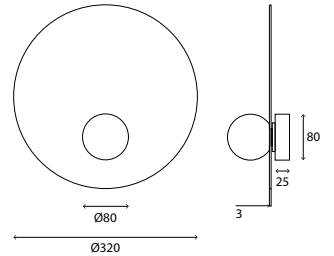

IP44     

Giotto - 80/220

Dimensions	Ø220mm x 30mm
Finish	Opal Blown Glass (OBG) White Disk (WH) Opal Blown Glass (OBG) Black Disk (BK)
Configurations	Wall / Ceiling
Code / Description	199B22080C / 1 x G9 Max. 10W
Voltage	230V
Rating	IP44

Giotto - 80/220

Dimensions	Ø220mm x 30mm
Finish	Opal Blown Glass (OBG) White Disk (WH) Opal Blown Glass (OBG) Black Disk (BK)
Configurations	Wall / Ceiling
Code / Description	199B22080 / 1 x G9 Max. 10W
Voltage	230V
Rating	IP44

Giotto - 80/320

Dimensions	Ø320mm x 30mm
Finish	Opal Blown Glass (OBG) White Disk (WH) Opal Blown Glass (OBG) Black Disk (BK)
Configurations	Wall / Ceiling
Code / Description	199B32080 / 1 x G9 Max. 10W
Voltage	230V
Rating	IP44

Giotto - 120

Dimensions	Ø320mm x 30mm
Finish	Opal Blown Glass (OBG) White Disk (WH) Opal Blown Glass (OBG) Black Disk (BK)
Configurations	Wall / Ceiling
Code / Description	199B320120 / 1 x G9 Max. 10W
Voltage	230V
Rating	IP44