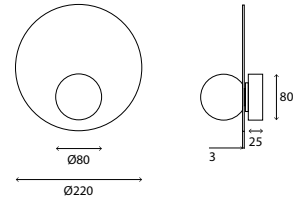

IP44     

Giotto - 80/220

Dimensions	Ø220mm x 30mm
Finish	Opal Blown Glass (OBG) White Disk (WH) Opal Blown Glass (OBG) Black Disk (BK)
Configurations	Wall / Ceiling
Code / Description	199B22080C / 1 x G9 Max. 10W
Voltage	230V
Rating	IP44

Giotto - 80/220

Dimensions	Ø220mm x 30mm
Finish	Opal Blown Glass (OBG) White Disk (WH) Opal Blown Glass (OBG) Black Disk (BK)
Configurations	Wall / Ceiling
Code / Description	199B22080 / 1 x G9 Max. 10W
Voltage	230V
Rating	IP44

Giotto - 80/320

Dimensions	Ø320mm x 30mm
Finish	Opal Blown Glass (OBG) White Disk (WH) Opal Blown Glass (OBG) Black Disk (BK)
Configurations	Wall / Ceiling
Code / Description	199B32080 / 1 x G9 Max. 10W
Voltage	230V
Rating	IP44

Giotto - 120

Dimensions	Ø320mm x 30mm
Finish	Opal Blown Glass (OBG) White Disk (WH) Opal Blown Glass (OBG) Black Disk (BK)
Configurations	Wall / Ceiling
Code / Description	199B320120 / 1 x G9 Max. 10W
Voltage	230V
Rating	IP44