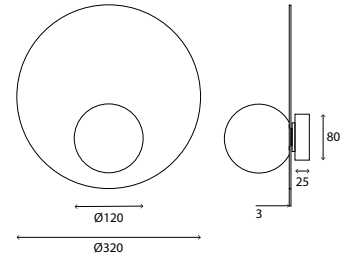

IP44     

Giotto - 80/220

Dimensions	Ø220mm x 30mm
Finish	Opal Blown Glass (OBG) White Disk (WH) Opal Blown Glass (OBG) Black Disk (BK)
Configurations	Wall / Ceiling
Code / Description	199B22080C / 1 x G9 Max. 10W
Voltage	230V
Rating	IP44

Giotto - 80/220

Dimensions	Ø220mm x 30mm
Finish	Opal Blown Glass (OBG) White Disk (WH) Opal Blown Glass (OBG) Black Disk (BK)
Configurations	Wall / Ceiling
Code / Description	199B22080 / 1 x G9 Max. 10W
Voltage	230V
Rating	IP44

Giotto - 80/320

Dimensions	Ø320mm x 30mm
Finish	Opal Blown Glass (OBG) White Disk (WH) Opal Blown Glass (OBG) Black Disk (BK)
Configurations	Wall / Ceiling
Code / Description	199B32080 / 1 x G9 Max. 10W
Voltage	230V
Rating	IP44

Giotto - 120

Dimensions	Ø320mm x 30mm
Finish	Opal Blown Glass (OBG) White Disk (WH) Opal Blown Glass (OBG) Black Disk (BK)
Configurations	Wall / Ceiling
Code / Description	199B320120 / 1 x G9 Max. 10W
Voltage	230V
Rating	IP44