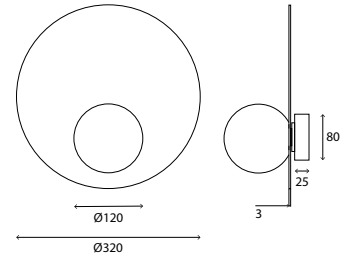

## Giotto - 120/320 Centred

Dimensions	Ø320mm x 30mm
Finish	Opal Blown Glass (OBG) White Disk (WH) Opal Blown Glass (OBG) Black Disk (BK)
Configurations	Wall / Ceiling
Code / Description	199B320120-CEN / 1 x G9 Max. 10W
Voltage	230V
Rating	IP44

## Giotto - 80/220 Centred

Dimensions	Ø220mm x 30mm
Finish	Opal Blown Glass (OBG) White Disk (WH) Opal Blown Glass (OBG) Black Disk (BK)
Configurations	Wall / Ceiling
Code / Description	199B22080-CEN / 1 x G9 Max. 10W
Voltage	230V
Rating	IP44

## Giotto - 120/320

Dimensions	Ø320mm x 30mm
Finish	Opal Blown Glass (OBG) White Disk (WH) Opal Blown Glass (OBG) Black Disk (BK)
Configurations	Wall / Ceiling
Code / Description	199B320120 / 1 x G9 Max. 10W
Voltage	230V
Rating	IP44

## Giotto - 80/320

Dimensions	Ø320mm x 30mm
Finish	Opal Blown Glass (OBG) White Disk (WH) Opal Blown Glass (OBG) Black Disk (BK)
Configurations	Wall / Ceiling
Code / Description	199B32080 / 1 x G9 Max. 10W
Voltage	230V
Rating	IP44