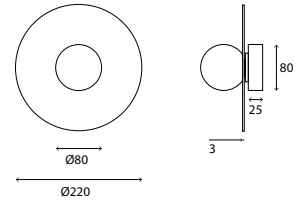

## Giotto - 120/320 Centred

Dimensions	Ø320mm x 30mm
Finish	Opal Blown Glass (OBG) White Disk (WH) Opal Blown Glass (OBG) Black Disk (BK)
Configurations	Wall / Ceiling
Code / Description	199B320120-CEN / 1 x G9 Max. 10W
Voltage	230V
Rating	IP44

## Giotto - 80/220 Centred

Dimensions	Ø220mm x 30mm
Finish	Opal Blown Glass (OBG) White Disk (WH) Opal Blown Glass (OBG) Black Disk (BK)
Configurations	Wall / Ceiling
Code / Description	199B22080-CEN / 1 x G9 Max. 10W
Voltage	230V
Rating	IP44

## Giotto - 120/320

Dimensions	Ø320mm x 30mm
Finish	Opal Blown Glass (OBG) White Disk (WH) Opal Blown Glass (OBG) Black Disk (BK)
Configurations	Wall / Ceiling
Code / Description	199B320120 / 1 x G9 Max. 10W
Voltage	230V
Rating	IP44