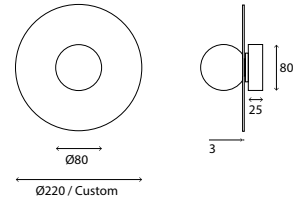

IP44     

Giotto - 80/220

Dimensions	Ø220mm x 30mm
Finish	Opal Blown Glass (OBG) White Disk (WH) Opal Blown Glass (OBG) Black Disk (BK)
Configurations	Wall / Ceiling
Code / Description	199B22080C / 1 x G9 Max. 10W
Voltage	230V
Rating	IP44

Giotto - 80/220

Dimensions	Ø220mm x 30mm
Finish	Opal Blown Glass (OBG) White Disk (WH) Opal Blown Glass (OBG) Black Disk (BK)
Configurations	Wall / Ceiling
Code / Description	199B22080 / 1 x G9 Max. 10W
Voltage	230V
Rating	IP44

Giotto - 80/320

Dimensions	Ø320mm x 30mm
Finish	Opal Blown Glass (OBG) White Disk (WH) Opal Blown Glass (OBG) Black Disk (BK)
Configurations	Wall / Ceiling
Code / Description	199B32080 / 1 x G9 Max. 10W
Voltage	230V
Rating	IP44

Giotto - 120

Dimensions	Ø320mm x 30mm
Finish	Opal Blown Glass (OBG) White Disk (WH) Opal Blown Glass (OBG) Black Disk (BK)
Configurations	Wall / Ceiling
Code / Description	199B320120 / 1 x G9 Max. 10W
Voltage	230V
Rating	IP44