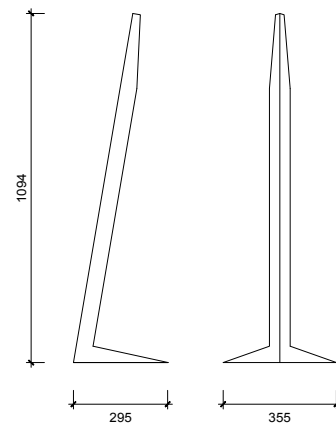

Fold Floor

Studio Edwards Design

The fold series is designed for both commercial & residential applications. A tapering silhouette appearing to melt into its surroundings, minimal in its aesthetic. Fabricated from 1.6mm folded steel & finished in super-matt ace black. Fold is available as a linear pendant, wall & floor light.

IP20 IP65   CE 

Fold Floor

Dimensions	295mm x 355mm x 1094mm
Finish	Black (BK) / Custom Colour (CC)
Configurations	Floor
Code / Description	211B330600 / Fold Floor Opal Warm White 6W
Light Source	LED
Lumen Output	499lm
CRI	80+
Lifespan	50000hrs
Rating	IP20
Voltage	24Vdc