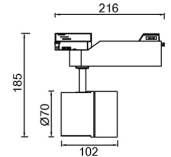

IP20    

Fasho - 20W

| | |
|--------------------|--|
| Dimensions | 185mm x 216mm |
| Finish | White (WH) / Black (BK) / Custom Colour (CC) |
| Configurations | Track Mounted |
| Code / Description | 28203036 / Warm White 3000K 20W Adjustable 36° |
| Light Source | LED |
| Lumen Output | 1795lm |
| CRI | 90+ |
| Lifespan | 50000hrs |
| Rating | IP20 |
| Voltage | 220-240V |

Fasho - 30W

| | |
|--------------------|--|
| Dimensions | 185mm x 216mm |
| Finish | White (WH) / Black (BK) / Custom Colour (CC) |
| Configurations | Track Mounted |
| Code / Description | 28303036 / Warm White 3000K 30W Adjustable 36° |
| Light Source | LED |
| Lumen Output | 2692lm |
| CRI | 90+ |
| Lifespan | 50000hrs |
| Rating | IP20 |
| Voltage | 220-240V |

Fasho - 40W

| | |
|--------------------|---|
| Dimensions | 209mm x 220mm |
| Finish | White (WH) / Black (BK) / Custom Colour (CC) |
| Configurations | Track Mounted |
| Code / Description | 28403045 / Warm White 3000K 40W Adjustable Dimmable 36° |
| Light Source | LED |
| Lumen Output | 3590lm |
| CRI | 90+ |
| Lifespan | 50000hrs |
| Rating | IP20 |
| Voltage | 220-240V |

Fasho - 54W

| | |
|--------------------|---|
| Dimensions | 229mm x 220mm |
| Finish | White (WH) / Black (BK) / Custom Colour (CC) |
| Configurations | Track Mounted |
| Code / Description | 28543036 / Warm White 3000K 54W Adjustable Dimmable 36° |
| Light Source | LED |
| Lumen Output | 4942lm |
| CRI | 90+ |
| Lifespan | 50000hrs |
| Rating | IP20 |
| Voltage | 220-240V |