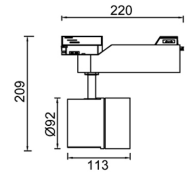

IP20    

Fasho - 20W

| | |
|--------------------|--|
| Dimensions | 185mm x 216mm |
| Finish | White (WH) / Black (BK) / Custom Colour (CC) |
| Configurations | Track Mounted |
| Code / Description | 28203036 / Warm White 3000K 20W Adjustable 36° |
| Light Source | LED |
| Lumen Output | 1795lm |
| CRI | 90+ |
| Lifespan | 50000hrs |
| Rating | IP20 |
| Voltage | 220-240V |

Fasho - 30W

| | |
|--------------------|--|
| Dimensions | 185mm x 216mm |
| Finish | White (WH) / Black (BK) / Custom Colour (CC) |
| Configurations | Track Mounted |
| Code / Description | 28303036 / Warm White 3000K 30W Adjustable 36° |
| Light Source | LED |
| Lumen Output | 2692lm |
| CRI | 90+ |
| Lifespan | 50000hrs |
| Rating | IP20 |
| Voltage | 220-240V |

Fasho - 40W

| | |
|--------------------|---|
| Dimensions | 209mm x 220mm |
| Finish | White (WH) / Black (BK) / Custom Colour (CC) |
| Configurations | Track Mounted |
| Code / Description | 28403045 / Warm White 3000K 40W Adjustable Dimmable 36° |
| Light Source | LED |
| Lumen Output | 3590lm |
| CRI | 90+ |
| Lifespan | 50000hrs |
| Rating | IP20 |
| Voltage | 220-240V |

Fasho - 54W

| | |
|--------------------|---|
| Dimensions | 229mm x 220mm |
| Finish | White (WH) / Black (BK) / Custom Colour (CC) |
| Configurations | Track Mounted |
| Code / Description | 28543036 / Warm White 3000K 54W Adjustable Dimmable 36° |
| Light Source | LED |
| Lumen Output | 4942lm |
| CRI | 90+ |
| Lifespan | 50000hrs |
| Rating | IP20 |
| Voltage | 220-240V |