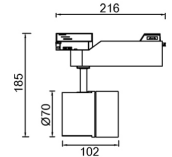

IP20    

Fasho - 20W

| | |
|--------------------|--|
| Dimensions | 185mm x 216mm |
| Finish | White (WH) / Black (BK) / Custom Colour (CC) |
| Configurations | Track Mounted |
| Code / Description | 28203036 / Warm White 3000K 20W Adjustable 36° |
| Light Source | LED |
| Lumen Output | 1795lm |
| CRI | 90+ |
| Lifespan | 50000hrs |
| Rating | IP20 |
| Voltage | 220-240V |

Fasho - 30W

| | |
|--------------------|--|
| Dimensions | 185mm x 216mm |
| Finish | White (WH) / Black (BK) / Custom Colour (CC) |
| Configurations | Track Mounted |
| Code / Description | 28303036 / Warm White 3000K 30W Adjustable 36° |
| Light Source | LED |
| Lumen Output | 2692lm |
| CRI | 90+ |
| Lifespan | 50000hrs |
| Rating | IP20 |
| Voltage | 220-240V |

Fasho - 40W

| | |
|--------------------|---|
| Dimensions | 209mm x 220mm |
| Finish | White (WH) / Black (BK) / Custom Colour (CC) |
| Configurations | Track Mounted |
| Code / Description | 28403045 / Warm White 3000K 40W Adjustable Dimmable 36° |
| Light Source | LED |
| Lumen Output | 3590lm |
| CRI | 90+ |
| Lifespan | 50000hrs |
| Rating | IP20 |
| Voltage | 220-240V |

Fasho - 54W

| | |
|--------------------|---|
| Dimensions | 229mm x 220mm |
| Finish | White (WH) / Black (BK) / Custom Colour (CC) |
| Configurations | Track Mounted |
| Code / Description | 28543036 / Warm White 3000K 54W Adjustable Dimmable 36° |
| Light Source | LED |
| Lumen Output | 4942lm |
| CRI | 90+ |
| Lifespan | 50000hrs |
| Rating | IP20 |
| Voltage | 220-240V |