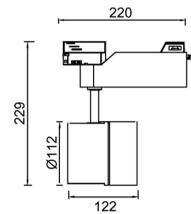

IP20    

Fasho - 20W

| | |
|--------------------|--|
| Dimensions | 185mm x 216mm |
| Finish | White (WH) / Black (BK) / Custom Colour (CC) |
| Configurations | Track Mounted |
| Code / Description | 28203036 / Warm White 3000K 20W Adjustable 36° |
| Light Source | LED |
| Lumen Output | 1795lm |
| CRI | 90+ |
| Lifespan | 50000hrs |
| Rating | IP20 |
| Voltage | 220-240V |

Fasho - 30W

| | |
|--------------------|--|
| Dimensions | 185mm x 216mm |
| Finish | White (WH) / Black (BK) / Custom Colour (CC) |
| Configurations | Track Mounted |
| Code / Description | 28303036 / Warm White 3000K 30W Adjustable 36° |
| Light Source | LED |
| Lumen Output | 2692lm |
| CRI | 90+ |
| Lifespan | 50000hrs |
| Rating | IP20 |
| Voltage | 220-240V |

Fasho - 40W

| | |
|--------------------|---|
| Dimensions | 209mm x 220mm |
| Finish | White (WH) / Black (BK) / Custom Colour (CC) |
| Configurations | Track Mounted |
| Code / Description | 28403045 / Warm White 3000K 40W Adjustable Dimmable 36° |
| Light Source | LED |
| Lumen Output | 3590lm |
| CRI | 90+ |
| Lifespan | 50000hrs |
| Rating | IP20 |
| Voltage | 220-240V |

Fasho - 54W

| | |
|--------------------|---|
| Dimensions | 229mm x 220mm |
| Finish | White (WH) / Black (BK) / Custom Colour (CC) |
| Configurations | Track Mounted |
| Code / Description | 28543036 / Warm White 3000K 54W Adjustable Dimmable 36° |
| Light Source | LED |
| Lumen Output | 4942lm |
| CRI | 90+ |
| Lifespan | 50000hrs |
| Rating | IP20 |
| Voltage | 220-240V |