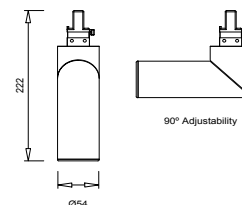

## Elle - Track Mounted - 13W

Dimensions	Ø54mm x 222mm
Finish	White (WH) / Black (BK) / Custom Colour (CC)
Configurations	Track Mounted
Code / Description	452133020 / Warm White 3000K 13W Adjustable Dimmable 36°
Light Source	LED
Lumen Output	950lm
CRI	90+
Lifespan	50000hrs
Rating	IP20
Dimming	Phase-Cut
Voltage	220-240V

## Elle - Track Mounted - 20W

Dimensions	Ø81mm x 272mm
Finish	White (WH) / Black (BK) / Custom Colour (CC)
Configurations	Track Mounted
Code / Description	452203020 / Warm White 3000K 20W Adjustable
Light Source	LED
Lumen Output	1899lm
CRI	90+
Lifespan	50000hrs
Rating	IP20
Voltage	220-240V