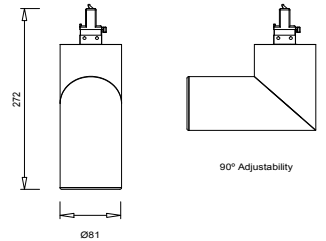

## Elle - Track Mounted - 13W

Dimensions	Ø54mm x 222mm
Finish	White (WH) / Black (BK) / Custom Colour (CC)
Configurations	Track Mounted
Code / Description	452133020 / Warm White 3000K 13W Adjustable Dimmable 36°
Light Source	LED
Lumen Output	950lm
CRI	90+
Lifespan	50000hrs
Rating	IP20
Dimming	Phase-Cut
Voltage	220-240V

## Elle - Track Mounted - 20W

Dimensions	Ø81mm x 272mm
Finish	White (WH) / Black (BK) / Custom Colour (CC)
Configurations	Track Mounted
Code / Description	452203020 / Warm White 3000K 20W Adjustable
Light Source	LED
Lumen Output	1899lm
CRI	90+
Lifespan	50000hrs
Rating	IP20
Voltage	220-240V