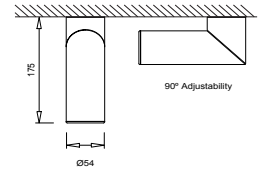

Elle - Surface Mounted

Elle features a two part cylindrical shaped housing in die cast aluminium, opal diffuser and an integral power supply with standard dimming for the 13W and optional dimming for the 20W version. As a ceiling, wall or track mounted fitting it can also be used as a directional spotlight. The Elle is a versatile fitting that is used in Residential, Retail, Hospitality and Commercial projects.

IP54    

Elle - Surface Mounted - 13W

Dimensions	Ø54mm x 175mm
Finish	White (WH) / Black (BK) / Custom Colour (CC)
Configurations	Surface Mounted
Code / Description	451133054 / Warm White 3000K 13W Adjustable Dimmable 36°
Light Source	LED
Lumen Output	950lm
CRI	90+
Lifespan	50000hrs
Rating	IP54
Dimming	Phase-Cut
Voltage	220-240V

Elle - Surface Mounted - 20W

Dimensions	Ø81mm x 218mm
Finish	White (WH) / Black (BK) / Custom Colour (CC)
Configurations	Track Mounted
Code / Description	451203054 / Warm White 3000K 20W Adjustable
Light Source	LED
Lumen Output	1899lm
CRI	90+
Lifespan	50000hrs
Rating	IP54
Voltage	220-240V