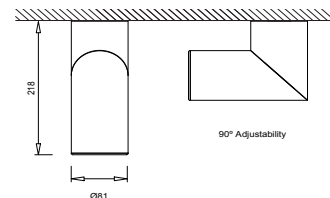

IP54    

Elle - Surface Mounted - 13W

Dimensions	Ø54mm x 175mm
Finish	White (WH) / Black (BK) / Custom Colour (CC)
Configurations	Surface Mounted
Code / Description	451133054 / Warm White 3000K 13W Adjustable Dimmable 36°
Light Source	LED
Lumen Output	950lm
CRI	90+
Lifespan	50000hrs
Rating	IP54
Dimming	Phase-Cut
Voltage	220-240V

Elle - Surface Mounted - 20W

Dimensions	Ø81mm x 218mm
Finish	White (WH) / Black (BK) / Custom Colour (CC)
Configurations	Track Mounted
Code / Description	451203054 / Warm White 3000K 20W Adjustable
Light Source	LED
Lumen Output	1899lm
CRI	90+
Lifespan	50000hrs
Rating	IP54
Voltage	220-240V