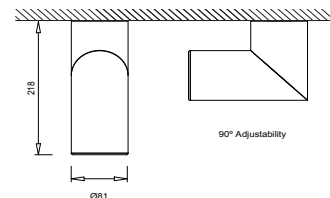

Elle - Surface Mounted

Elle features a two part cylindrical shaped housing in die cast aluminium, opal diffuser and an integral power supply with standard dimming for the 13W and optional dimming for the 20W version. As a ceiling, wall or track mounted fitting it can also be used as a directional spotlight. The Elle is a versatile fitting that is used in Residential, Retail, Hospitality and Commercial projects.

IP54    

Elle - Surface Mounted - 20W

Dimensions	Ø81mm x 218mm
Finish	White (WH) / Black (BK) / Custom Colour (CC)
Configurations	Surface Mounted
Code / Description	451203054 / Warm White 3000K 20W Adjustable
Light Source	LED
Lumen Output	1899lm
CRI	90+
Lifespan	50000hrs
Rating	IP54
Voltage	220-240V