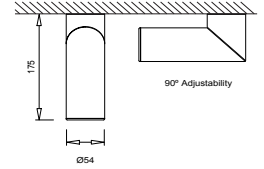

## Elle - Surface Mounted

Elle features a two part cylindrical shaped housing in die cast aluminium, opal diffuser and an integral power supply with standard dimming for the 13W and optional dimming for the 20W version. As a ceiling, wall or track mounted fitting it can also be used as a directional spotlight. The Elle is a versatile fitting that is used in Residential, Retail, Hospitality and Commercial projects.

## Elle - Surface Mounted - 13W

Dimensions	Ø54mm x 175mm
Finish	White (WH) / Black (BK) / Custom Colour (CC)
Configurations	Surface Mounted
Code / Description	221B1133054 / Warm White 3000K 13W Adjustable Dimmable 36°
Light Source	LED
Lumen Output	950lm
CRI	90+
Lifespan	50000hrs
Rating	IP54
Dimming	Phase-Cut
Voltage	220-240V