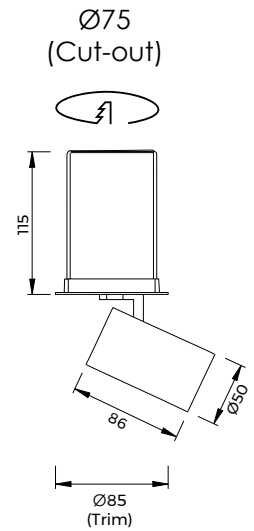

Dotto

Dotto is an adjustable LED downlight which also offers a dual function as a semi-recessed spotlight. The central component can either be pushed up into the housing which is recessed into the ceiling or pulled out acting as a spotlight. It has 350° rotation and 180° adjustability.

IP20   **CE** 

Dotto - 9W

Dimensions	Ø86mm x 115mm
Finish	White (WH) / Black (BK) / Custom Colour (CC)
Configurations	Ceiling Recessed
Code / Description	46093036 / Warm White 3000K 9W Adjustable 36°
Light Source	LED
Lumen Output	839lm
CRI	90+
Lifespan	50000hrs
Rating	IP20
Voltage	220-240V
Dimming	Remote Phase-Cut

Dotto - 15W

Dimensions	Ø115mm x 144mm
Finish	White (WH) / Black (BK) / Custom Colour (CC)
Configurations	Ceiling Recessed
Code / Description	46153036 / Warm White 3000K 15W Adjustable 36°
Light Source	LED
Lumen Output	1539lm
CRI	90+
Lifespan	50000hrs
Rating	IP20
Voltage	220-240V
Dimming	Remote Phase-Cut