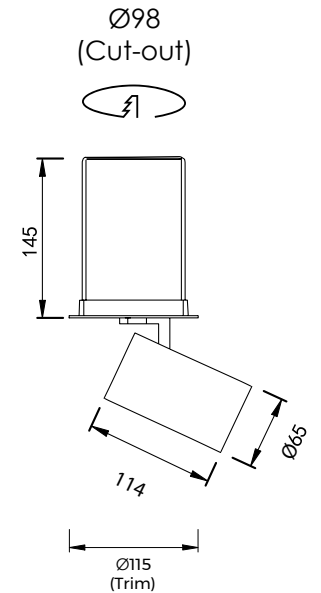

IP20   **CE** 

Dotto - 9W

Dimensions	Ø86mm x 115mm
Finish	White (WH) / Black (BK) / Custom Colour (CC)
Configurations	Ceiling Recessed
Code / Description	46093036 / Warm White 3000K 9W Adjustable 36°
Light Source	LED
Lumen Output	839lm
CRI	90+
Lifespan	50000hrs
Rating	IP20
Voltage	220-240V
Dimming	Remote Phase-Cut

Dotto - 15W

Dimensions	Ø115mm x 144mm
Finish	White (WH) / Black (BK) / Custom Colour (CC)
Configurations	Ceiling Recessed
Code / Description	46153036 / Warm White 3000K 15W Adjustable 36°
Light Source	LED
Lumen Output	1539lm
CRI	90+
Lifespan	50000hrs
Rating	IP20
Voltage	220-240V
Dimming	Remote Phase-Cut