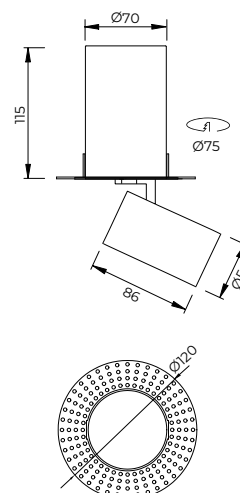

Trimless Version

Options

Beam Angle	15° / 24°
Colour Temperature	4000K / 5000K
Dimming Driver	DALI
Dimming	Phase-Cut

Additional Information

This product comes in our standard colour range however can be colour-customised to seamlessly integrate into your space. Minimum order quantities apply. For more information please contact our customer service team on +61 3 9427 0231 or email info@sphera.com.au