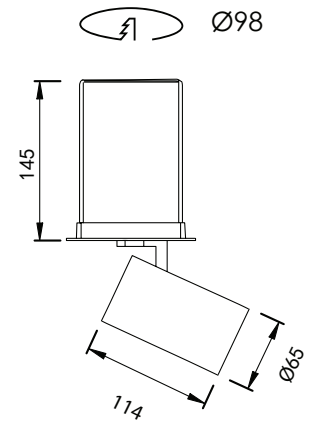

IP20   **CE** 

Dotto - 8W

Dimensions	Ø50mm x 86mm
Finish	White (WH) / Black (BK) / Custom Colour (CC)
Configurations	Ceiling Recessed
Code / Description	46083036 / Warm White 3000K 8W Adjustable 36°
Light Source	LED
Lumen Output	839lm
CRI	90+
Lifespan	50000hrs
Rating	IP20
Voltage	220-240V
Dimming	Remote Phase-Cut

Dotto - 15W

Dimensions	Ø65mm x 114mm
Finish	White (WH) / Black (BK) / Custom Colour (CC)
Configurations	Ceiling Recessed
Code / Description	46153036 / Warm White 3000K 15W Adjustable 36°
Light Source	LED
Lumen Output	1539lm
CRI	90+
Lifespan	50000hrs
Rating	IP20
Voltage	220-240V
Dimming	Remote Phase-Cut