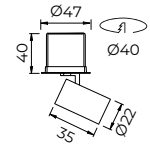

IP20    

Dotto - 3W

Dimensions	Ø22mm x 35mm
Finish	White (WH) / Black (BK) / Custom Colour (CC)
Configurations	Ceiling Recessed
Code / Description	461300336 / Warm White 3000K 3W Adjustable 36°
Code / Description	461300336-TL / Warm White 3000K 3W Trimless Adjustable 36°
Light Source	LED
Lumen Output	215lm
CRI	90+
Lifespan	50000hrs
Rating	IP20
Voltage	220-240V

Dotto - 6W

Dimensions	Ø35mm x 60mm
Finish	White (WH) / Black (BK) / Custom Colour (CC)
Configurations	Ceiling Recessed
Code / Description	461300636 / Warm White 3000K 6W Adjustable 36°
Code / Description	461300636-TL / Warm White 3000K 6W Trimless Adjustable 36°
Light Source	LED
Lumen Output	513lm
CRI	90+
Lifespan	50000hrs
Rating	IP20
Voltage	220-240V

Dotto - 8W

Dimensions	Ø50mm x 86mm
Finish	White (WH) / Black (BK) / Custom Colour (CC)
Configurations	Ceiling Recessed
Code / Description	461300836 / Warm White 3000K 8W Adjustable 36°
Code / Description	461300836-TL / Warm White 3000K 8W Trimless Adjustable 36°
Light Source	LED
Lumen Output	839lm
CRI	90+
Lifespan	50000hrs
Rating	IP20
Voltage	220-240V

Dotto - 15W

Dimensions	Ø65mm x 114mm
Finish	White (WH) / Black (BK) / Custom Colour (CC)
Configurations	Ceiling Recessed
Code / Description	461301536 / Warm White 3000K 15W Adjustable 36°
Light Source	LED
Lumen Output	1539lm
CRI	90+
Lifespan	50000hrs
Rating	IP20
Voltage	220-240V