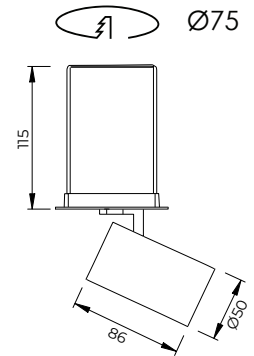

Dotto

Dotto is an adjustable LED downlight which also offers a dual function as a semi-recessed spotlight. The central component can either be pushed up into the housing which is recessed into the ceiling or pulled out acting as a spotlight. It has 350° rotation and 180° adjustability.

IP20   **CE** 

Dotto - 8W

Dimensions	Ø50mm x 86mm
Finish	White (WH) / Black (BK) / Custom Colour (CC)
Configurations	Ceiling Recessed
Code / Description	46083036 / Warm White 3000K 8W Adjustable 36°
Light Source	LED
Lumen Output	839lm
CRI	90+
Lifespan	50000hrs
Rating	IP20
Voltage	220-240V
Dimming	Remote Phase-Cut

Dotto - 15W

Dimensions	Ø65mm x 114mm
Finish	White (WH) / Black (BK) / Custom Colour (CC)
Configurations	Ceiling Recessed
Code / Description	46153036 / Warm White 3000K 15W Adjustable 36°
Light Source	LED
Lumen Output	1539lm
CRI	90+
Lifespan	50000hrs
Rating	IP20
Voltage	220-240V
Dimming	Remote Phase-Cut