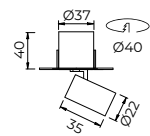

Trimless Version

Options

Beam Angle	15° / 24°
Colour Temperature	4000K / 5000K
Dimming Driver	DALI
Dimming	Phase-Cut

Additional Information

This product comes in our standard colour range however can be colour-customised to seamlessly integrate into your space. Minimum order quantities apply. For more information please contact our customer service team on +61 3 9427 0231 or email info@sphera.com.au