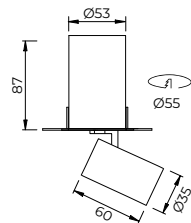

Trimless Version

Options

Beam Angle	15° / 24°
Colour Temperature	4000K / 5000K
Dimming Driver	DALI
Dimming	Phase-Cut

Additional Information

This product comes in our standard colour range however can be colour-customised to seamlessly integrate into your space. Minimum order quantities apply. For more information please contact our customer service team on +61 3 9427 0231 or email info@sphera.com.au