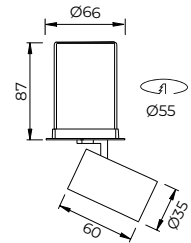

IP20    

Dotto - 3W

Dimensions	Ø22mm x 35mm
Finish	White (WH) / Black (BK) / Custom Colour (CC)
Configurations	Ceiling Recessed
Code / Description	461300336 / Warm White 3000K 3W Adjustable 36°
Code / Description	461300336-TL / Warm White 3000K 3W Trimless Adjustable 36°
Light Source	LED
Lumen Output	215lm
CRI	90+
Lifespan	50000hrs
Rating	IP20
Voltage	220-240V

Dotto - 6W

Dimensions	Ø35mm x 60mm
Finish	White (WH) / Black (BK) / Custom Colour (CC)
Configurations	Ceiling Recessed
Code / Description	461300636 / Warm White 3000K 6W Adjustable 36°
Code / Description	461300636-TL / Warm White 3000K 6W Trimless Adjustable 36°
Light Source	LED
Lumen Output	513lm
CRI	90+
Lifespan	50000hrs
Rating	IP20
Voltage	220-240V

Dotto - 8W

Dimensions	Ø50mm x 86mm
Finish	White (WH) / Black (BK) / Custom Colour (CC)
Configurations	Ceiling Recessed
Code / Description	461300836 / Warm White 3000K 8W Adjustable 36°
Code / Description	461300836-TL / Warm White 3000K 8W Trimless Adjustable 36°
Light Source	LED
Lumen Output	839lm
CRI	90+
Lifespan	50000hrs
Rating	IP20
Voltage	220-240V

Dotto - 15W

Dimensions	Ø65mm x 114mm
Finish	White (WH) / Black (BK) / Custom Colour (CC)
Configurations	Ceiling Recessed
Code / Description	461301536 / Warm White 3000K 15W Adjustable 36°
Light Source	LED
Lumen Output	1539lm
CRI	90+
Lifespan	50000hrs
Rating	IP20
Voltage	220-240V