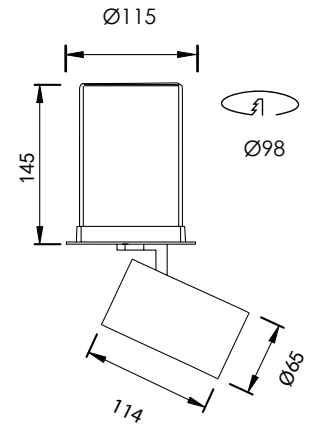

IP20    

Dotto - 3W

Dimensions	Ø22mm x 35mm
Finish	White (WH) / Black (BK) / Custom Colour (CC)
Configurations	Ceiling Recessed
Code / Description	461300336 / Warm White 3000K 3W Adjustable 36°
Code / Description	461300336-TL / Warm White 3000K 3W Trimless Adjustable 36°
Light Source	LED
Lumen Output	215lm
CRI	90+
Lifespan	50000hrs
Rating	IP20
Voltage	220-240V

Dotto - 6W

Dimensions	Ø35mm x 60mm
Finish	White (WH) / Black (BK) / Custom Colour (CC)
Configurations	Ceiling Recessed
Code / Description	461300636 / Warm White 3000K 6W Adjustable 36°
Code / Description	461300636-TL / Warm White 3000K 6W Trimless Adjustable 36°
Light Source	LED
Lumen Output	513lm
CRI	90+
Lifespan	50000hrs
Rating	IP20
Voltage	220-240V

Dotto - 8W

Dimensions	Ø50mm x 86mm
Finish	White (WH) / Black (BK) / Custom Colour (CC)
Configurations	Ceiling Recessed
Code / Description	461300836 / Warm White 3000K 8W Adjustable 36°
Code / Description	461300836-TL / Warm White 3000K 8W Trimless Adjustable 36°
Light Source	LED
Lumen Output	839lm
CRI	90+
Lifespan	50000hrs
Rating	IP20
Voltage	220-240V

Dotto - 15W

Dimensions	Ø65mm x 114mm
Finish	White (WH) / Black (BK) / Custom Colour (CC)
Configurations	Ceiling Recessed
Code / Description	461301536 / Warm White 3000K 15W Adjustable 36°
Light Source	LED
Lumen Output	1539lm
CRI	90+
Lifespan	50000hrs
Rating	IP20
Voltage	220-240V