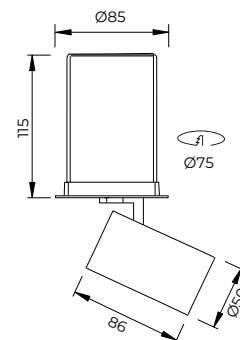

IP20    

Dotto - 3W

Dimensions	Ø22mm x 35mm
Finish	White (WH) / Black (BK) / Custom Colour (CC)
Configurations	Ceiling Recessed
Code / Description	461300336 / Warm White 3000K 3W Adjustable 36°
Code / Description	461300336-TL / Warm White 3000K 3W Trimless Adjustable 36°
Light Source	LED
Lumen Output	215lm
CRI	90+
Lifespan	50000hrs
Rating	IP20
Voltage	220-240V

Dotto - 6W

Dimensions	Ø35mm x 60mm
Finish	White (WH) / Black (BK) / Custom Colour (CC)
Configurations	Ceiling Recessed
Code / Description	461300636 / Warm White 3000K 6W Adjustable 36°
Code / Description	461300636-TL / Warm White 3000K 6W Trimless Adjustable 36°
Light Source	LED
Lumen Output	513lm
CRI	90+
Lifespan	50000hrs
Rating	IP20
Voltage	220-240V

Dotto - 8W

Dimensions	Ø50mm x 86mm
Finish	White (WH) / Black (BK) / Custom Colour (CC)
Configurations	Ceiling Recessed
Code / Description	461300836 / Warm White 3000K 8W Adjustable 36°
Code / Description	461300836-TL / Warm White 3000K 8W Trimless Adjustable 36°
Light Source	LED
Lumen Output	839lm
CRI	90+
Lifespan	50000hrs
Rating	IP20
Voltage	220-240V

Dotto - 15W

Dimensions	Ø65mm x 114mm
Finish	White (WH) / Black (BK) / Custom Colour (CC)
Configurations	Ceiling Recessed
Code / Description	461301536 / Warm White 3000K 15W Adjustable 36°
Light Source	LED
Lumen Output	1539lm
CRI	90+
Lifespan	50000hrs
Rating	IP20
Voltage	220-240V