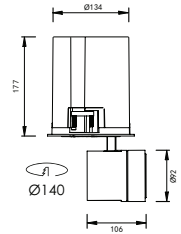

## Dotto Large

Dotto is an adjustable LED downlight which also offers a dual function as a semi-recessed spotlight. The central component can either be pushed up into the housing which is recessed into the ceiling or pulled out acting as a spotlight. It has 350° rotation and 180° adjustability.

## Dotto - 30W

Dimensions	Ø92mm x 106mm
Finish	White (WH) / Black (BK) / Custom Colour (CC)
Configurations	Ceiling Recessed
Code / Description	461303036 / Warm White 3000K 30W Adjustable 36°
Light Source	LED
Lumen Output	2692lm
CRI	90+
Lifespan	50000hrs
Rating	IP20
Voltage	220-240V