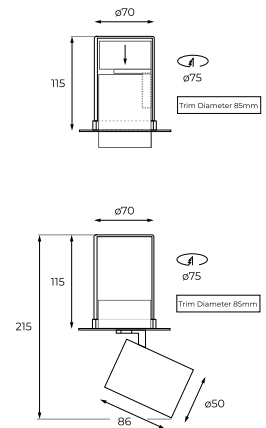

Dotto is an adjustable LED downlight which also offers a dual function as a semi-recessed spotlight. The central component can either be pushed up into the housing which is recessed into the ceiling or pulled out acting as a spotlight. It has 350° rotation and 180° adjustability.

IP20    

Dotto - 85

Dimensions	Ø85mm x 115mm
Finish	White (WH) / Black (BK) / Custom Colour (CC)
Configuration	Ceiling Recessed
Code / Description	461093036 / Warm White 3000K 9W Adjustable 36°
Light Source	LED
Lumen Output	839lm
CRI	90+
Lifespan	50,000 Hours
Rating	IP20
Voltage	220-240V
Dimming	Phase-Cut / DALI / Casambi