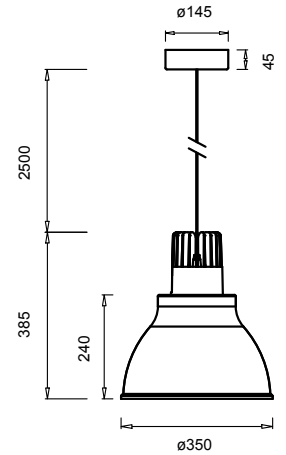

Dome

Dome

Dimensions	Ø350mm x 385mm
Finish	White (WH) / Black (BK) / Custom Colour (CC)
Configurations	Pendant
Code / Description	178B3030 / Warm White 3000K 30W Dimmable 60°
Light Source	LED
Lumen Output	2901lm
CRI	90+
Lifespan	50000hrs
Rating	IP20
Voltage	220-240V

Options

High Output	40W / 50W
Beam Angle	24° / 36°
Colour Temperature	4000K / 5000K
Dimming Driver	DALI / DSI
	1-10

Additional Information

This product comes in our standard colour range however can be colour-customised to seamlessly integrate into your space. Minimum order quantities apply. For more information please contact our customer service team on +61 3 9427 0231 or email info@sphera.com.au