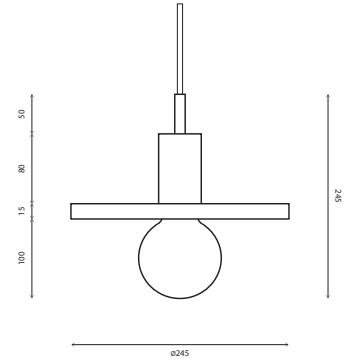

## Disc Pendant

Disc is a contemporary and natural alternative to pendant lighting. The attraction lies in its simplicity, yet its functionality is without compromise. Disc is available as an individual pendant with rod or braided suspension cable, a series of pendants connected via horizontal connecting rods, or multiple runs to create a grid system. A custom wall mount option is also available upon request. Its versatility also extends to its finishes making it suitable for retail, hospitality, residential and commercial applications. Black, white and solid brass are the standard finishes however custom colours are available on request.

## Disc Pendant

<b>Dimensions</b>	Ø245mm x 245mm
<b>Finish</b>	White (WH) / Black (BK) / Aluminium (AL) Brass (BRASS) / Custom Colour (CC)
<b>Configurations</b>	Pendant
<b>Code / Description</b>	149B250 / 1 x B22 Max. 6W
<b>Voltage</b>	220-240V
<b>Rating</b>	IP20