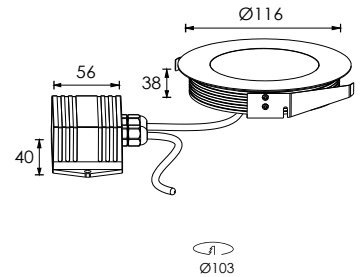

## Deck - 2W

Dimensions	Ø58mm x 43mm
Finish	Stainless Steel (SS) / Custom Colour (CC)
Configurations	Inground Uplight
Code / Description	710230 / Warm White 3000K 2W 35°
Light Source	LED
Lumen Output	158lm
CRI	90+
Lifespan	50000hrs
Rating	IP67
Voltage	24Vdc

## Deck - 3x2W

Dimensions	Ø116mm x 38mm
Finish	Stainless Stell (SS) / Custom Colour (CC)
Configurations	Inground Uplight
Code / Description	713X230 / Warm White 3000K 3x2W
Light Source	LED
Lumen Output	3x158lm
CRI	90+
Lifespan	50000hrs
Rating	IP67
Voltage	24Vdc

## Deck - 6x2W

Dimensions	Ø173mm x 38mm
Finish	Stainless Stell (SS) / Custom Colour (CC)
Configurations	Inground Uplight
Code / Description	716X230 / Warm White 3000K 6x2W
Light Source	LED
Lumen Output	6x158lm
CRI	90+
Lifespan	50000hrs
Rating	IP67
Voltage	24Vdc