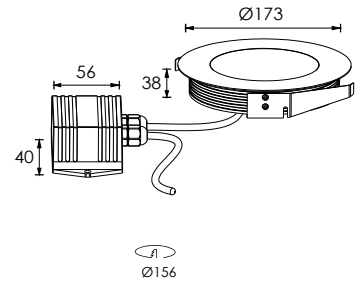

## Deck - 2W

Dimensions	Ø58mm x 43mm
Finish	Stainless Steel (SS) / Custom Colour (CC)
Configurations	Inground Uplight
Code / Description	710230 / Warm White 3000K 2W 35°
Light Source	LED
Lumen Output	158lm
CRI	90+
Lifespan	50000hrs
Rating	IP67
Voltage	24Vdc

## Deck - 3x2W

Dimensions	Ø116mm x 38mm
Finish	Stainless Stell (SS) / Custom Colour (CC)
Configurations	Inground Uplight
Code / Description	713X230 / Warm White 3000K 3x2W
Light Source	LED
Lumen Output	3x158lm
CRI	90+
Lifespan	50000hrs
Rating	IP67
Voltage	24Vdc

## Deck - 6x2W

Dimensions	Ø173mm x 38mm
Finish	Stainless Stell (SS) / Custom Colour (CC)
Configurations	Inground Uplight
Code / Description	716X230 / Warm White 3000K 6x2W
Light Source	LED
Lumen Output	6x158lm
CRI	90+
Lifespan	50000hrs
Rating	IP67
Voltage	24Vdc