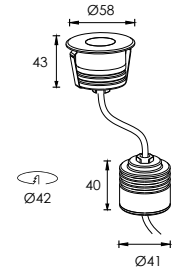

## Deck - 2W

Dimensions	Ø58mm x 43mm
Finish	Stainless Steel (SS) / Custom Colour (CC)
Configurations	Inground Uplight
Code / Description	710230 / Warm White 3000K 2W 35°
Light Source	LED
Lumen Output	158lm
CRI	90+
Lifespan	50000hrs
Rating	IP67
Voltage	24Vdc

## Deck - 3x2W

Dimensions	Ø116mm x 38mm
Finish	Stainless Stell (SS) / Custom Colour (CC)
Configurations	Inground Uplight
Code / Description	713X230 / Warm White 3000K 3x2W
Light Source	LED
Lumen Output	3x158lm
CRI	90+
Lifespan	50000hrs
Rating	IP67
Voltage	24Vdc

## Deck - 6x2W

Dimensions	Ø173mm x 38mm
Finish	Stainless Stell (SS) / Custom Colour (CC)
Configurations	Inground Uplight
Code / Description	716X230 / Warm White 3000K 6x2W
Light Source	LED
Lumen Output	6x158lm
CRI	90+
Lifespan	50000hrs
Rating	IP67
Voltage	24Vdc