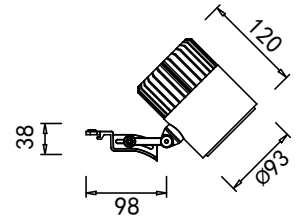

## Cove - 15W

Dimensions	Ø65mm x 110mm
Finish	White (WH) / Black (BK) / Custom Colour (CC)
Configurations	Rail Mounted
Code / Description	20153036 / Warm White 3000K 15W 36°
Light Source	LED
Lumen Output	821lm
CRI	90+
Lifespan	50000hrs
Rating	IP20
Voltage	220-240V

## Cove - 30W

Dimensions	Ø80mm x 120mm
Finish	White (WH) / Black (BK) / Custom Colour (CC)
Configurations	Rail Mounted
Code / Description	20303036 / Warm White 3000K 30W 36°
Light Source	LED
Lumen Output	2692lm
CRI	90+
Lifespan	50000hrs
Rating	IP20
Voltage	220-240V

## Rail Extrusion

Type	20TRNT1 - White Extrusion (1000mm length)
Finish	White (WH) / Black (BK) / Custom Colour (CC)
Type	20FBNT1 - Coffe Mounting Brackets

## Cove - 40W

Dimensions	Ø93mm x 120mm
Finish	White (WH) / Black (BK) / Custom Colour (CC)
Configurations	Rail Mounted
Code / Description	20403036 / Warm White 3000K 40W 36°
Light Source	LED
Lumen Output	3590lm
CRI	90+
Lifespan	50000hrs
Rating	IP20
Voltage	220-240V