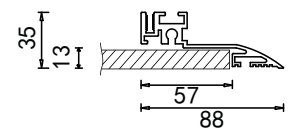

Rail Extrusion

Type	20TRNT1 - White Extrusion (1000mm length)
Finish	White (WH) / Black (BK) / Custom Colour (CC)
Type	20FBNT1 - Coffe Mounting Brackets