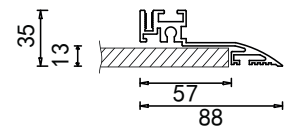

Rail Extrusion

Type	20TRNT1 - White Extrusion (1000mm length)
Finish	White (WH) / Black (BK) / Custom Colour (CC)
Type	20FBNT1 - Coffe Mounting Brackets