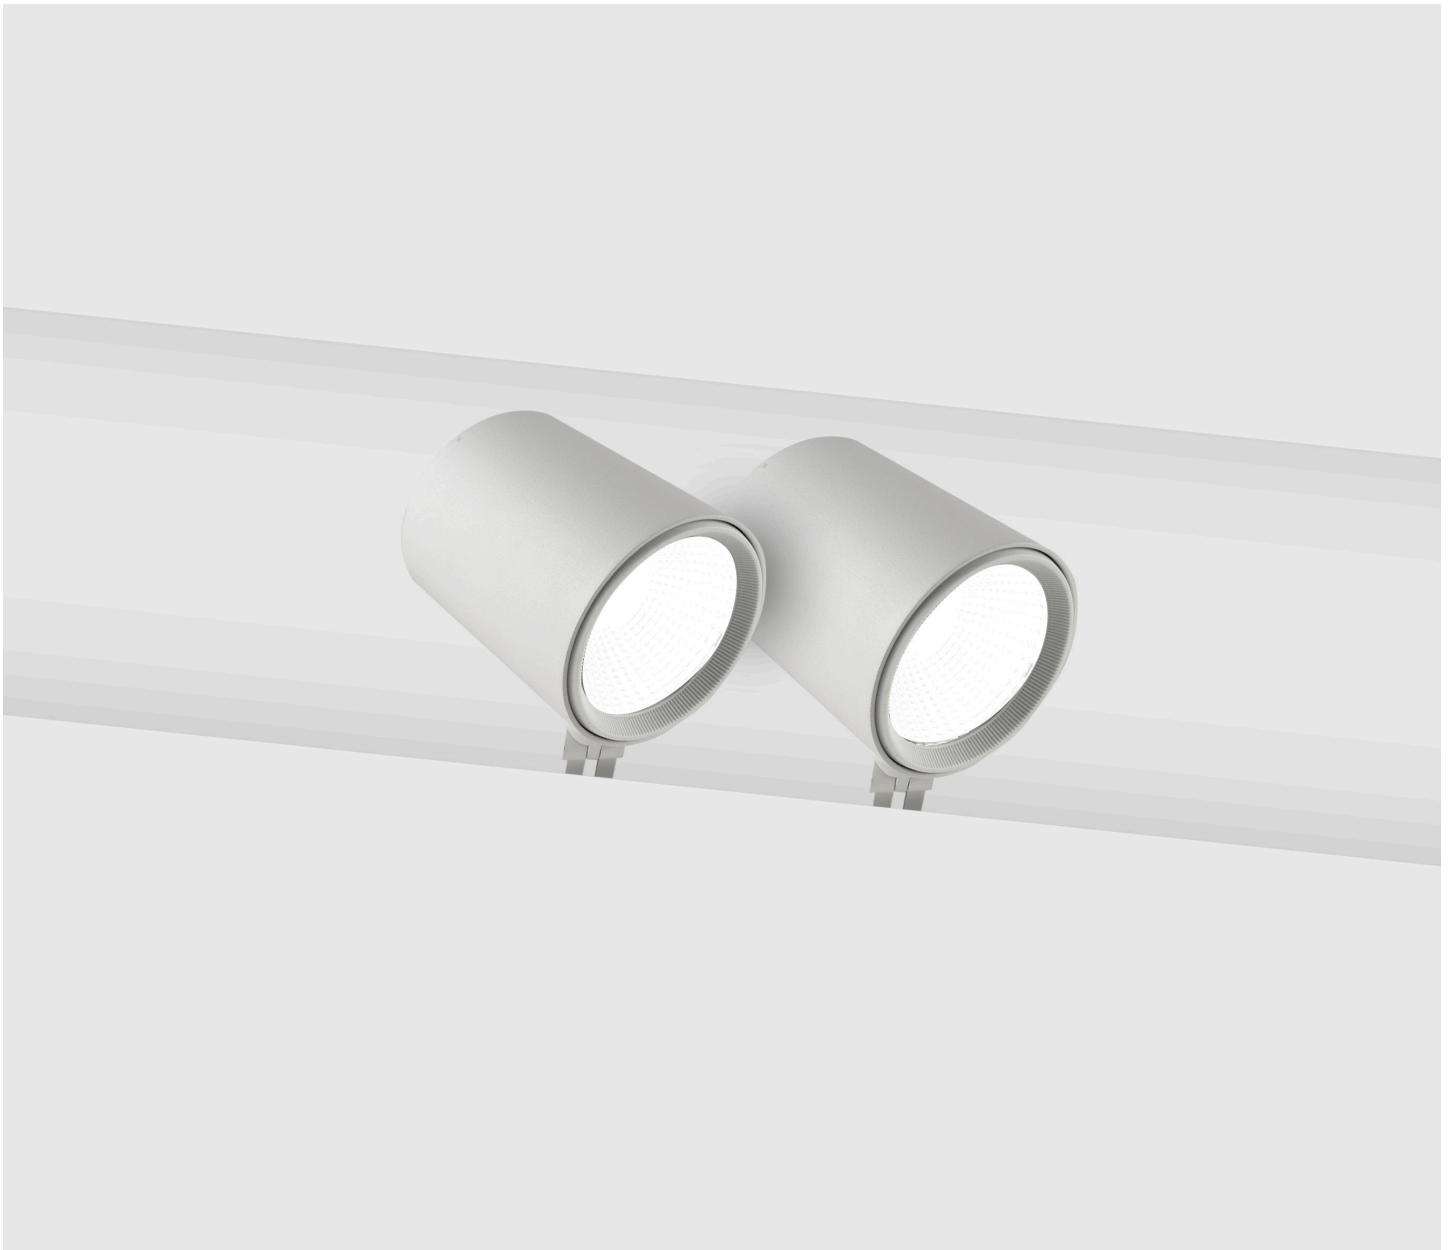

## Cove

Cove is a profile system designed for recessing into coffers and ceiling or wall spaces. Made in die cast aluminium and using high powered COB LED's, the light source is recessed into the luminaire housing for reduced glare and visual comfort. Available in 3 different sizes and wattages, it is ideal for use in Retail and Commercial applications to provide a clean and open space feel.

## Cove - 15W

Dimensions	Ø65mm x 110mm
Finish	White (WH) / Black (BK) / Custom Colour (CC)
Configurations	Rail Mounted
Code / Description	20153036 / Warm White 3000K 15W 36°
Light Source	LED
Lumen Output	821lm
CRI	90+
Lifespan	50000hrs
Rating	IP20
Voltage	220-240V

## Cove - 30W

Dimensions	Ø80mm x 120mm
Finish	White (WH) / Black (BK) / Custom Colour (CC)
Configurations	Rail Mounted
Code / Description	20303036 / Warm White 3000K 30W 36°
Light Source	LED
Lumen Output	2692lm
CRI	90+
Lifespan	50000hrs
Rating	IP20
Voltage	220-240V

## Cove - 40W

Dimensions	Ø93mm x 120mm
Finish	White (WH) / Black (BK) / Custom Colour (CC)
Configurations	Rail Mounted
Code / Description	20403036 / Warm White 3000K 40W 36°
Light Source	LED
Lumen Output	3590lm
CRI	90+
Lifespan	50000hrs
Rating	IP20
Voltage	220-240V