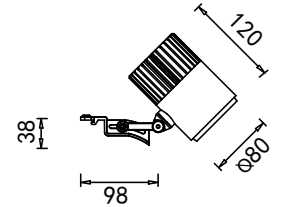

## Cove - 15W

Dimensions	Ø65mm x 110mm
Finish	White (WH) / Black (BK) / Custom Colour (CC)
Configurations	Rail Mounted
Code / Description	20153036 / Warm White 3000K 15W 36°
Light Source	LED
Lumen Output	821lm
CRI	90+
Lifespan	50000hrs
Rating	IP20
Voltage	220-240V

## Rail Extrusion

Type	20TRNT1 - White Extrusion (1000mm length)
Finish	White (WH) / Black (BK) / Custom Colour (CC)
Type	20FBNT1 - Coffe Mounting Brackets

## Cove - 30W

Dimensions	Ø80mm x 120mm
Finish	White (WH) / Black (BK) / Custom Colour (CC)
Configurations	Rail Mounted
Code / Description	20303036 / Warm White 3000K 30W 36°
Light Source	LED
Lumen Output	2692lm
CRI	90+
Lifespan	50000hrs
Rating	IP20
Voltage	220-240V

## Cove - 40W

Dimensions	Ø93mm x 120mm
Finish	White (WH) / Black (BK) / Custom Colour (CC)
Configurations	Rail Mounted
Code / Description	20403036 / Warm White 3000K 40W 36°
Light Source	LED
Lumen Output	3590lm
CRI	90+
Lifespan	50000hrs
Rating	IP20
Voltage	220-240V