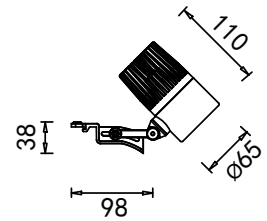

## Cove - 15W

Dimensions	Ø65mm x 110mm
Finish	White (WH) / Black (BK) / Custom Colour (CC)
Configurations	Rail Mounted
Code / Description	20153036 / Warm White 3000K 15W 36°
Light Source	LED
Lumen Output	821lm
CRI	90+
Lifespan	50000hrs
Rating	IP20
Voltage	220-240V

## Cove - 30W

Dimensions	Ø80mm x 120mm
Finish	White (WH) / Black (BK) / Custom Colour (CC)
Configurations	Rail Mounted
Code / Description	20303036 / Warm White 3000K 30W 36°
Light Source	LED
Lumen Output	2692lm
CRI	90+
Lifespan	50000hrs
Rating	IP20
Voltage	220-240V

## Cove - 40W

Dimensions	Ø93mm x 120mm
Finish	White (WH) / Black (BK) / Custom Colour (CC)
Configurations	Rail Mounted
Code / Description	20403036 / Warm White 3000K 40W 36°
Light Source	LED
Lumen Output	3590lm
CRI	90+
Lifespan	50000hrs
Rating	IP20
Voltage	220-240V