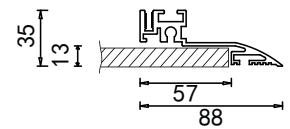

Rail Extrusion

Type	20TRNT1 - White Extrusion (1000mm length)
Finish	White (WH) / Black (BK) / Custom Colour (CC)
Type	20FBNT1 - Coffe Mounting Brackets