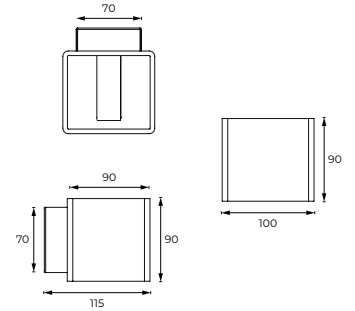

Costa

Costa adds a cubistic look to Darø's beautiful range of wall lamps. Costa has been designed based on the same principles as our other popular wall lamps, and complements the Darø design line very well. The quality materials that have been used to produce Costa exude quality and durability. The 5 millimeter thick aluminum lamp shade gives a robust and sturdy impression while the reflective silver on the inside of the shade creates a fantastic effect.

IP20    

Costa

Dimensions	115mm x 90mm x 100mm
Finish	White (WH) / Black (BK) / Custom Colour (CC)
Configurations	Wall Mounted
Code / Description	D88V10 / 1 x G9 Max 33W
Rating	IP20
Voltage	220-240V

Accessories