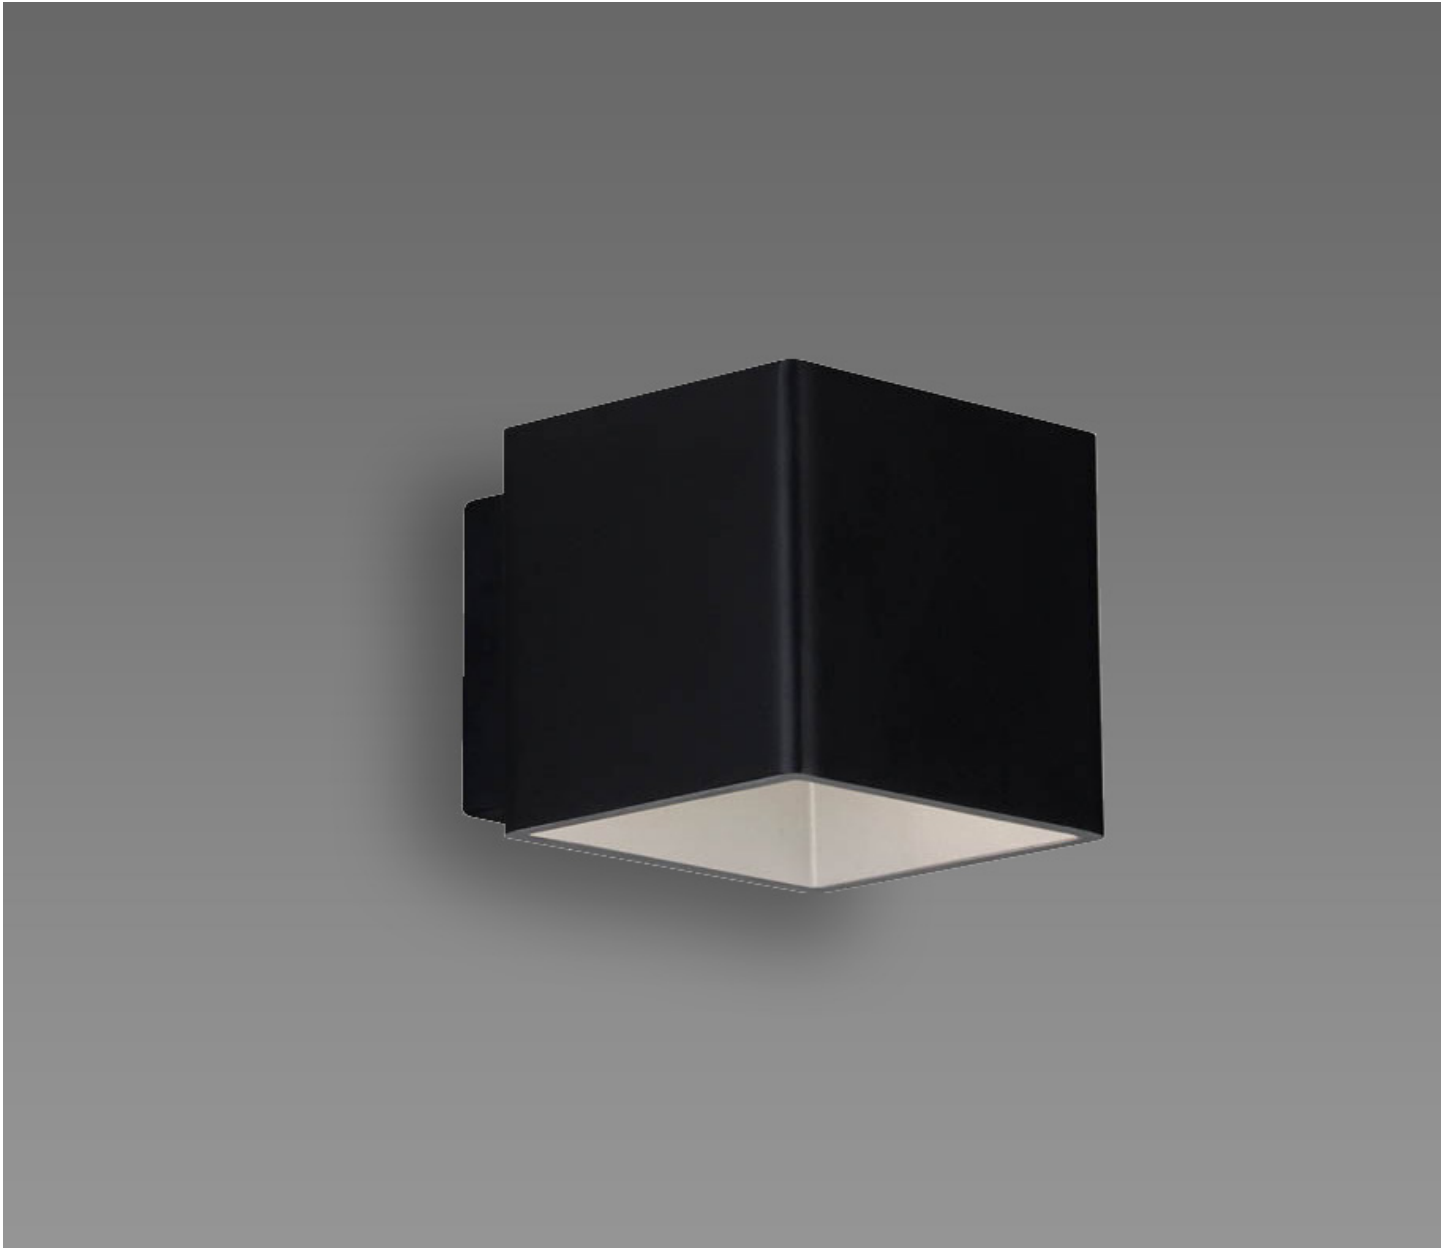

Costa

Costa adds a cubistic look to Darø's beautiful range of wall lamps. Costa has been designed based on the same principles as our other popular wall lamps, and complements the Darø design line very well. The quality materials that have been used to produce Costa exude quality and durability. The 5 millimeter thick aluminum lamp shade gives a robust and sturdy impression while the reflective silver on the inside of the shade creates a fantastic effect.

IP20    

Costa

Dimensions	115mm x 90mm x 100mm
Finish	White (WH) / Black (BK) / Custom Colour (CC)
Configurations	Wall Mounted
Code / Description	D88V10 / 1 x G9 Max 33W
Rating	IP20
Voltage	220-240V

Accessories

Source	G9 LED Globe 3000K 5W 410lm DIM
Source	G9 LED Globe 4000K 5W 430lm DIM

Additional Information

This product comes in our standard colour range however can be coloured-customised to seamlessly integrate into your space. Minimum order quantities apply. For more information please contact our customer service team on +61 03 9427 0231 or email info@sphera.com.au