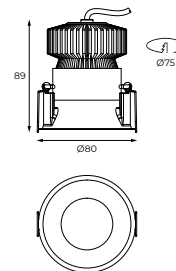

IP44    

Cono - 80

Dimensions	Ø80mm x 89mm
Finish	White (WH) / Black (BK) / Custom Colour (CC)
Configurations	Recessed
Code / Description	198B102740 / Warm White 2700K 10W Dimmable 40°
Light Source	LED
Lumen Output	780lm
CRI	90+
Lifespan	50000hrs
Rating	IP44
Dimming	Phase Cut
Voltage	220-240V

Cono - 105

Dimensions	Ø105mm x 129mm
Finish	White (WH) / Black (BK) / Custom Colour (CC)
Configurations	Recessed
Code / Description	198B2102740 / Warm White 2700K 10W Dimmable 40°
Light Source	LED
Lumen Output	780lm
CRI	90+
Lifespan	50000hrs
Rating	IP44
Dimming	Phase Cut
Voltage	220-240V