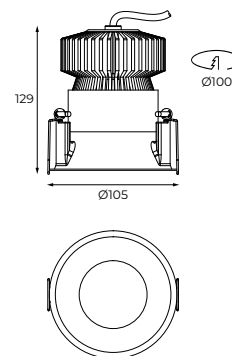

IP44    

Cono - 80

Dimensions	Ø80mm x 89mm
Finish	White (WH) / Black (BK) / Custom Colour (CC)
Configurations	Recessed
Code / Description	198B102740 / Warm White 2700K 10W Dimmable 40°
Light Source	LED
Lumen Output	780lm
CRI	90+
Lifespan	50000hrs
Rating	IP44
Dimming	Phase Cut
Voltage	220-240V

Cono - 105

Dimensions	Ø105mm x 129mm
Finish	White (WH) / Black (BK) / Custom Colour (CC)
Configurations	Recessed
Code / Description	198B2102740 / Warm White 2700K 10W Dimmable 40°
Light Source	LED
Lumen Output	780lm
CRI	90+
Lifespan	50000hrs
Rating	IP44
Dimming	Phase Cut
Voltage	220-240V