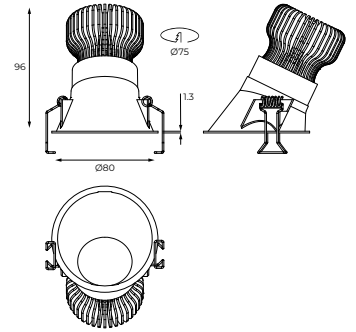

## Cono

Cono - Wall Wash

Dimensions	Ø80mm x 96mm
Finish	White (WH) / Black (BK) / Custom Colour (CC)
Configurations	Recessed
Code / Description	198B1102745 / Warm White 2700K 10W Dimmable 45°
Light Source	LED
Lumen Output	780lm
CRI	90+
Lifespan	50000hrs
Rating	IP44
Dimming	Phase Cut
Voltage	220-240V