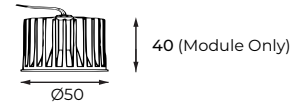

Code / Description	LMR063060LEDDIM - 3000K 6W Dimmable 60° Low Profile Module
Lumen Output	700lm
CRI	90+
Lifespan	50000hrs
Dimming	Phase-Cut
Voltage	220-240V
Options	DALI, Casambi