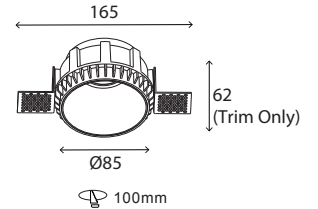

IP44     

Cono Round - Trimless

Dimensions	165mm x 62mm
Finish	White (WH) / Black (BK) / Custom Colour (CC)
Configurations	Ceiling Recessed
Code / Description	176B / Round Plaster Recessed Trimless Frame
Rating	IP44