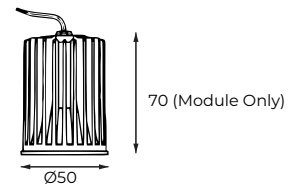

Code / Description	LMR12TW60LEDIM - 2700K|3000K|4000K 12W Dimmable 60° Module
Lumen Output	900lm
CRI	90+
Lifespan	50000hrs
Dimming	Phase-Cut
Voltage	220-240V
Options	DALI, Casambi Beam Angle | 15° | 24° | 38°