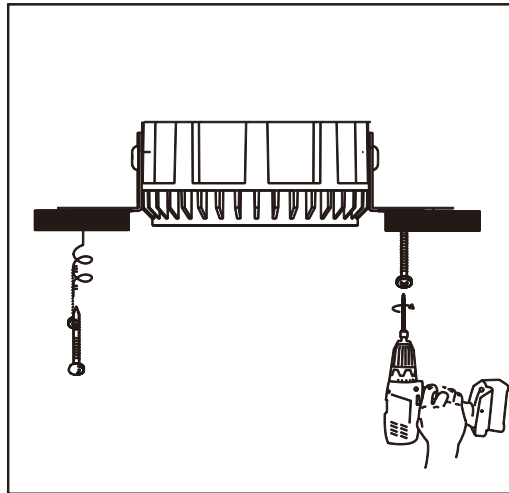

Cono Trimless Series

Cono Trimless downlight is designed to be recessed and plastered into ceilings providing a seamless and smooth finish after installation. The deep aluminium body provides a comfortable optic, reducing excess glare. The ultimate in minimalist recessed downlights Cono Trimless is the ideal luminaire for use in residential, commercial and retail spaces.

Accessories

Globes	GU10 LED Smart Wi-Fi Globe Tunable White - Colour Changing
Controller	Wi-Fi Controller for Smart Globe (Up to 50 Globes)
Lamp Base	GU10 base with Connection Box

Trimless Frame Installation