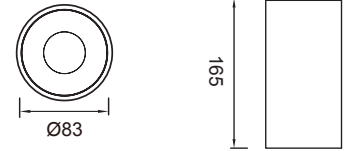

## Cilindro - 8W

Dimensions	Ø83mm x 165mm
Finish	White (WH) / Black (BK) / Custom Colour (CC)
Configurations	Ceiling Mounted
Code / Description	052083036DIM / Warm White 3000K 8W Dimmable 36°
Light Source	LED
Lumen Output	822lm
CRI	90+
Lifespan	50000hrs
Rating	IP44
Dimming	Phase-Cut
Voltage	220-240V

## Cilindro - 13W

Dimensions	Ø83mm x 165mm
Finish	White (WH) / Black (BK) / Custom Colour (CC)
Configurations	Ceiling Mounted
Code / Description	052133036DIM / Warm White 3000K 13W Dimmable 36°
Light Source	LED
Lumen Output	1334lm
CRI	90+
Lifespan	50000hrs
Rating	IP44
Voltage	220-240V