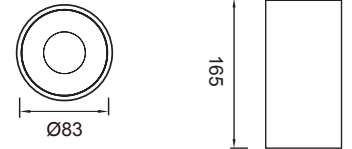

## Cilindro - 8W

Dimensions	Ø83mm x 165mm
Finish	White (WH) / Black (BK) / Custom Colour (CC)
Configurations	Ceiling Mounted
Code / Description	052083036DIM / Warm White 3000K 8W Dimmable 36°
Light Source	LED
Lumen Output	822lm
CRI	90+
Lifespan	50000hrs
Rating	IP44
Dimming	Phase-Cut
Voltage	220-240V

## Cilindro - 13W

Dimensions	Ø83mm x 165mm
Finish	White (WH) / Black (BK) / Custom Colour (CC)
Configurations	Ceiling Mounted
Code / Description	052133036DIM / Warm White 3000K 13W Dimmable 36°
Light Source	LED
Lumen Output	1334lm
CRI	90+
Lifespan	50000hrs
Rating	IP44
Voltage	220-240V