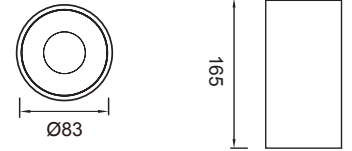

Cilindro

Cilindro is a ceiling mounted cylindrical shaped light with no visible screws or fixings. Made of turned aluminium, it has a recessed LED light source for visual comfort and reduced glare. There are also optional custom coloured reflectors for visual distinction. Available in 8W and 13W dimmable options. It is ideal for installation in Restaurants, Cafes, Retail stores, Galleries and Residential projects.

IP44    

Cilindro - 13W

Dimensions	Ø83mm x 165mm
Finish	White (WH) / Black (BK) / Custom Colour (CC)
Configurations	Ceiling Mounted
Code / Description	052133036DIM / Warm White 3000K 13W Dimmable 36°
Light Source	LED
Lumen Output	1334lm
CRI	90+
Lifespan	50000hrs
Rating	IP44
Voltage	220-240V