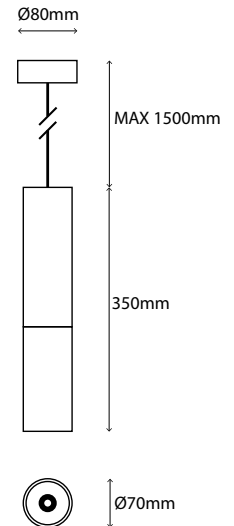

Cilindro Pendant

Cilindro is a cylindrical pendant available in two sizes and has a recessed LED light source for visual comfort and reduced glare. There are dimmable options available as well as optional custom coloured reflectors for visual distinction. The 72mm diameter version is available standard in 8W dimmable. The 83mm diameter version is standard 13W fixed output with dimmable version on request.

IP20    

Cilindro Pendant - 250

Dimensions	Ø70mm x 250mm
Finish	White (WH) / Black (BK) / Custom Colour (CC)
Configurations	Ceiling Mounted
Code / Description	302083036-P250 / Warm White 3000K 8W 36°
Light Source	LED
Lumen Output	822lm
CRI	90+
Lifespan	50000hrs
Rating	IP20
Voltage	220-240V

Options

Beam Angle	15° / 24°
Colour Temperature	4000K / 5000K
Dimming	Phase-Cut

Accessories

Type	Custom Coloured Reflectors
------	----------------------------

Additional Information

This product comes in our standard colour range however can be colour-customised to seamlessly integrate into your space. Minimum order quantities apply. For more information please contact our customer service team on +61 3 9427 0231 or email info@sphera.com.au

Cilindro Pendant - 350

Dimensions	Ø70mm x 350mm
Finish	White (WH) / Black (BK) / Custom Colour (CC)
Configurations	Ceiling Mounted
Code / Description	302083036-P350 / Warm White 3000K 8W 36°
Light Source	LED
Lumen Output	822lm
CRI	90+
Lifespan	50000hrs
Rating	IP20
Voltage	220-240V