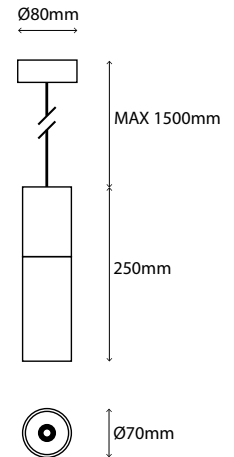

Cilindro Pendant

Cilindro is a cylindrical pendant available in two sizes and has a recessed LED light source for visual comfort and reduced glare. There are dimmable options available as well as optional custom coloured reflectors for visual distinction. The 72mm diameter version is available standard in 8W dimmable. The 83mm diameter version is standard 13W fixed output with dimmable version on request.

IP20    

Cilindro Pendant - 250

Dimensions	Ø70mm x 250mm
Finish	White (WH) / Black (BK) / Custom Colour (CC)
Configurations	Ceiling Mounted
Code / Description	302083036-P250 / Warm White 3000K 8W 36°
Light Source	LED
Lumen Output	822lm
CRI	90+
Lifespan	50000hrs
Rating	IP20
Voltage	220-240V

Cilindro Pendant - 350

Dimensions	Ø70mm x 350mm
Finish	White (WH) / Black (BK) / Custom Colour (CC)
Configurations	Ceiling Mounted
Code / Description	302083036-P350 / Warm White 3000K 8W 36°
Light Source	LED
Lumen Output	822lm
CRI	90+
Lifespan	50000hrs
Rating	IP20
Voltage	220-240V

Options

Beam Angle	15° / 24°
Colour Temperature	4000K / 5000K
Dimming	Phase-Cut

Accessories

Type	Custom Coloured Reflectors
------	----------------------------

Additional Information

This product comes in our standard colour range however can be colour-customised to seamlessly integrate into your space. Minimum order quantities apply. For more information please contact our customer service team on +61 3 9427 0231 or email info@sphera.com.au