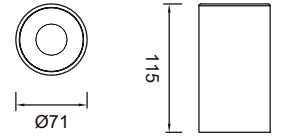

## Cilindro Mini

Mini Cilindro is a small surface mounted dimmable light with no visible screws. Available in two beam spreads it has a recessed LED light source for visual comfort and reduced glare and optional custom coloured reflectors for visual distinction. There is also an option for clear or frosted lens.

## Cilindro Mini

Dimensions	Ø71mm x 115mm
Finish	White (WH) / Black (BK) / Brushed Brass (BR) / Custom Colour (CC)
Configurations	Ceiling Mounted
Code / Description	054083036DIM / Warm White 3000K 8W Clear Lens, 36° Beam
Light Source	LED
Lumen Output	722lm
CRI	90+
Lifespan	50000hrs
Rating	IP44
Dimming	Phase-Cut
Voltage	220-240V