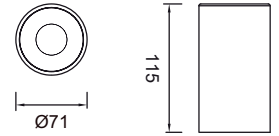

Cilindro Mini

Mini Cilindro is a small surface mounted dimmable light with no visible screws. Available in two beam spreads it has a recessed LED light source for visual comfort and reduced glare and optional custom coloured reflectors for visual distinction. There is also an option for clear or frosted lens.

IP44    

Cilindro Mini

Dimensions	Ø71mm x 115mm
Finish	White (WH) / Black (BK) / Custom Colour (CC)
Configurations	Ceiling Mounted
Code / Description	054083036DIM / Warm White 3000K 8W Clear Lens, 36° Beam
Light Source	LED
Lumen Output	722lm
CRI	90+
Lifespan	50000hrs
Rating	IP44
Dimming	Phase-Cut
Voltage	220-240V