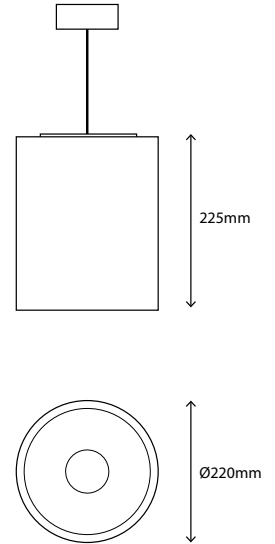

IP20    

Cilindro Maxi - 30W

| | |
|--------------------|---|
| Dimensions | Ø180mm x 236mm |
| Finish | White (WH) / Black (BK) / Custom Colour (CC) |
| Configurations | Pendant |
| Code / Description | 055303060 / Warm White 3000K 30W Dimmable 60° |
| Light Source | LED |
| Lumen Output | 2419lm |
| CRI | 90+ |
| Lifespan | 50000hrs |
| Rating | IP20 |
| Voltage | 220-240V |

Options

| | |
|--------------------|---------------|
| Beam Angle | 24° / 36° |
| Colour Temperature | 4000K / 5000K |
| Dimming Driver | DALI |
| | 1-10 |

Additional Information

This product comes in our standard colour range however can be colour-customised to seamlessly integrate into your space. Minimum order quantities apply. For more information please contact our customer service team on +61 3 9427 0231 or email info@sphera.com.au

Cilindro Maxi - 40W

| | |
|--------------------|---|
| Dimensions | Ø230mm x 281mm |
| Finish | White (WH) / Black (BK) / Custom Colour (CC) |
| Configurations | Pendant |
| Code / Description | 055304060 / Warm White 3000K 40W Dimmable 60° |
| Light Source | LED |
| Lumen Output | 3630lm |
| CRI | 90+ |
| Lifespan | 50000hrs |
| Rating | IP20 |
| Voltage | 220-240V |