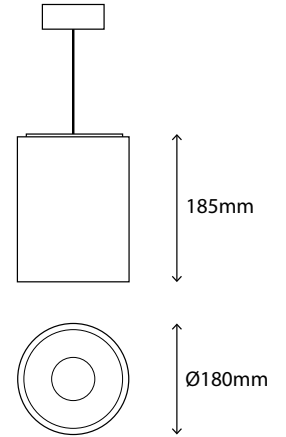

Cilindro Maxi

Cilindro Maxi is another addition to the extensive Cilindro family of products. A large cylinder shaped pendant, Cilindro Maxi is available in 2 sizes and wattages. A contemporary looking and functional pendant allows it to be used in many varied applications. Matt White and Black are the standard finishes with custom colours and finishes available on request.

IP20    

Cilindro Maxi - 30W

| | |
|--------------------|---|
| Dimensions | Ø180mm x 236mm |
| Finish | White (WH) / Black (BK) / Custom Colour (CC) |
| Configurations | Pendant |
| Code / Description | 055303060 / Warm White 3000K 30W Dimmable 60° |
| Light Source | LED |
| Lumen Output | 2419lm |
| CRI | 90+ |
| Lifespan | 50000hrs |
| Rating | IP20 |
| Voltage | 220-240V |

Cilindro Maxi - 40W

| | |
|--------------------|---|
| Dimensions | Ø230mm x 281mm |
| Finish | White (WH) / Black (BK) / Custom Colour (CC) |
| Configurations | Pendant |
| Code / Description | 055304060 / Warm White 3000K 40W Dimmable 60° |
| Light Source | LED |
| Lumen Output | 3630lm |
| CRI | 90+ |
| Lifespan | 50000hrs |
| Rating | IP20 |
| Voltage | 220-240V |

Options

| | |
|--------------------|---------------|
| Beam Angle | 24° / 36° |
| Colour Temperature | 4000K / 5000K |
| Dimming Driver | DALI |
| | 1-10 |

Additional Information

This product comes in our standard colour range however can be colour-customised to seamlessly integrate into your space. Minimum order quantities apply. For more information please contact our customer service team on +61 3 9427 0231 or email info@sphera.com.au