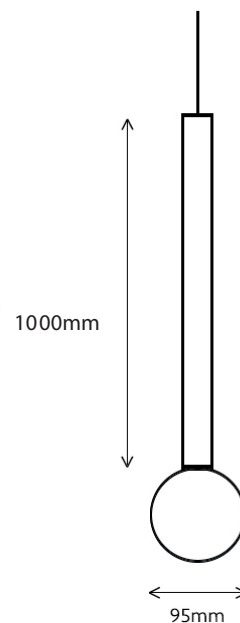

## Cilindrino - 250

Dimensions	Ø95mm x 250mm
Finish	White (WH) / Black (BK) / Brass (BRASS) / Custom Colour (CC)
Configurations	Pendant
Code / Description	703B22250 / 1 x B22 Max. 6W
Voltage	220-240V
Rating	IP20

## Cilindrino - 500

Dimensions	Ø95mm x 500mm
Finish	White (WH) / Black (BK) / Brass (BRASS) / Custom Colour (CC)
Configurations	Pendant
Code / Description	703B22500 / 1 x B22 Max. 6W
Voltage	220-240V
Rating	IP20

## Options

Dimension	Custom Tube Length
	Custom Braided Cable Length
Dimming	Phase-Cut Globe

## Cilindrino - 1000

Dimensions	Ø95mm x 1000mm
Finish	White (WH) / Black (BK) / Brass (BRASS) / Custom Colour (CC)
Configurations	Pendant
Code / Description	703B221000 / 1 x B22 Max. 6W
Voltage	220-240V
Rating	IP20