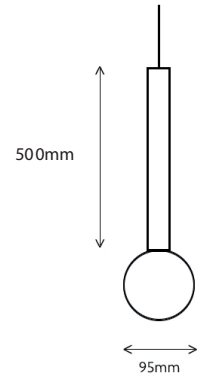

## Cilindrino - 250

Dimensions	Ø95mm x 250mm
Finish	White (WH) / Black (BK) / Brass (BRASS) / Custom Colour (CC)
Configurations	Pendant
Code / Description	703B22250 / 1 x B22 Max. 6W
Voltage	220-240V
Rating	IP20

## Options

Dimension	Custom Tube Length
	Custom Braided Cable Length
Dimming	Phase-Cut Globe

## Cilindrino - 500

Dimensions	Ø95mm x 500mm
Finish	White (WH) / Black (BK) / Brass (BRASS) / Custom Colour (CC)
Configurations	Pendant
Code / Description	703B22500 / 1 x B22 Max. 6W
Voltage	220-240V
Rating	IP20

## Cilindrino - 1000

Dimensions	Ø95mm x 1000mm
Finish	White (WH) / Black (BK) / Brass (BRASS) / Custom Colour (CC)
Configurations	Pendant
Code / Description	703B221000 / 1 x B22 Max. 6W
Voltage	220-240V
Rating	IP20