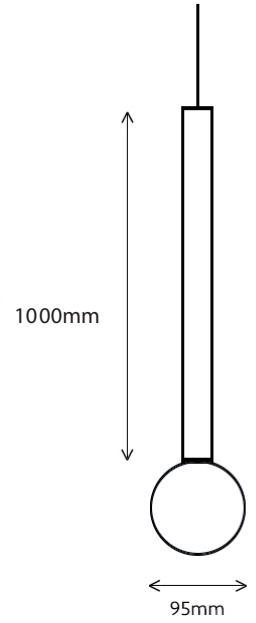

## Cilindrino

Cilindrino is a minimal, cylindrical LED pendant with a decorative globe, designed and manufactured in Australia. It has a diameter of only 40mm making this fixture a contemporary addition to any interior. Available in 3 lengths and with the option of having it ceiling mounted or suspended, Cilindrino is ideal for use in multiple applications as an individual light source or mounted in a cluster as a statement piece. Custom lengths and finishes are available for special projects.

## Cilindrino - 250

Dimensions	Ø95mm x 250mm
Finish	White (WH) / Black (BK) / Brass (BRASS) / Custom Colour (CC)
Configurations	Pendant
Code / Description	730B22250 / 1 x B22 Lamp Base
Voltage	220-240V
Rating	IP20

## Cilindrino - 500

Dimensions	Ø95mm x 500mm
Finish	White (WH) / Black (BK) / Brass (BRASS) / Custom Colour (CC)
Configurations	Pendant
Code / Description	730B22500 / 1 x B22 Lamp Base
Voltage	220-240V
Rating	IP20

**Cilindrino - 1000**

<b>Dimensions</b>	Ø95mm x 1000mm
<b>Finish</b>	White (WH) / Black (BK) / Brass (BRASS) / Custom Colour (CC)
<b>Configurations</b>	Pendant
<b>Code / Description</b>	730B221000 / 1 x B22 Lamp Base
<b>Voltage</b>	220-240V
<b>Rating</b>	IP20