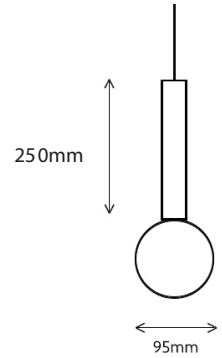

## Cilindrino

Cilindrino is a minimal, cylindrical LED pendant with a decorative globe, designed and manufactured in Australia. It has a diameter of only 40mm making this fixture a contemporary addition to any interior. Available in 3 lengths and with the option of having it ceiling mounted or suspended, Cilindrino is ideal for use in multiple applications as an individual light source or mounted in a cluster as a statement piece. Custom lengths and finishes are available for special projects.

## Cilindrino - 250

Dimensions	Ø95mm x 250mm
Finish	White (WH) / Black (BK) / Brass (BRASS) / Custom Colour (CC)
Configurations	Pendant
Code / Description	730B22250 / 1 x B22 Lamp Base
Voltage	220-240V
Rating	IP20

## Cilindrino - 500

Dimensions	Ø95mm x 500mm
Finish	White (WH) / Black (BK) / Brass (BRASS) / Custom Colour (CC)
Configurations	Pendant
Code / Description	730B22500 / 1 x B22 Lamp Base
Voltage	220-240V
Rating	IP20

**Cilindrino - 1000**

<b>Dimensions</b>	Ø95mm x 1000mm
<b>Finish</b>	White (WH) / Black (BK) / Brass (BRASS) / Custom Colour (CC)
<b>Configurations</b>	Pendant
<b>Code / Description</b>	730B221000 / 1 x B22 Lamp Base
<b>Voltage</b>	220-240V
<b>Rating</b>	IP20