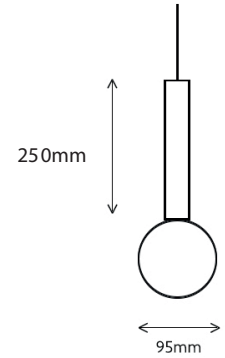

## Cilindrino

Cilindrino is a minimal, cylindrical LED pendant with a decorative globe, designed and manufactured in Australia. It has a diameter of only 40mm making this fixture a contemporary addition to any interior. Available in 3 lengths and with the option of having it ceiling mounted or suspended, Cilindrino is ideal for use in multiple applications as an individual light source or mounted in a cluster as a statement piece. Custom lengths and finishes are available for special projects.

## Cilindrino - 250

Dimensions	Ø95mm x 250mm
Finish	White (WH) / Black (BK) / Brass (BRASS) / Custom Colour (CC)
Configurations	Pendant
Code / Description	703B22250 / 1 x B22 Max. 6W
Voltage	220-240V
Rating	IP20

## Cilindrino - 500

Dimensions	Ø95mm x 500mm
Finish	White (WH) / Black (BK) / Brass (BRASS) / Custom Colour (CC)
Configurations	Pendant
Code / Description	703B22500 / 1 x B22 Max. 6W
Voltage	220-240V
Rating	IP20

## Cilindrino - 1000

Dimensions	Ø95mm x 1000mm
Finish	White (WH) / Black (BK) / Brass (BRASS) / Custom Colour (CC)
Configurations	Pendant
Code / Description	703B221000 / 1 x B22 Max. 6W
Voltage	220-240V
Rating	IP20