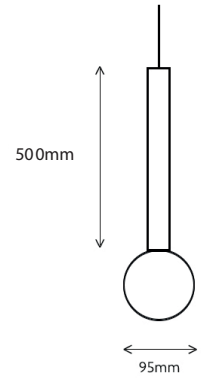

## Cilindrino - 250

Dimensions	Ø95mm x 250mm
Finish	White (WH) / Black (BK) / Brass (BRASS) / Custom Colour (CC)
Configurations	Pendant
Code / Description	730B22250 / 1 x B22 Lamp Base
Voltage	220-240V
Rating	IP20

## Options

Dimension	Custom Tube Length
	Custom Braided Cable Length
Dimming	Phase-Cut Globe

## Cilindrino - 500

Dimensions	Ø95mm x 500mm
Finish	White (WH) / Black (BK) / Brass (BRASS) / Custom Colour (CC)
Configurations	Pendant
Code / Description	730B22500 / 1 x B22 Lamp Base
Voltage	220-240V
Rating	IP20

**Cilindrino - 1000**

<b>Dimensions</b>	Ø95mm x 1000mm
<b>Finish</b>	White (WH) / Black (BK) / Brass (BRASS) / Custom Colour (CC)
<b>Configurations</b>	Pendant
<b>Code / Description</b>	730B221000 / 1 x B22 Lamp Base
<b>Voltage</b>	220-240V
<b>Rating</b>	IP20