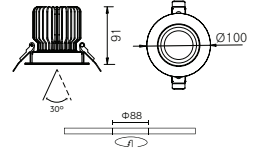

IP44    

Cerkio Large - 20W

Dimensions	Ø100mm x 91mm
Finish	White (WH) / Black (BK) / Custom Colour (CC)
Configurations	Ceiling Recessed
Code / Description	67203036 / Warm White 3000K 20W Adjustable Dimmable 36°
Light Source	LED
Lumen Output	1795lm
CRI	90+
Lifespan	50000hrs
Rating	IP44
Dimming	Phase-Cut
Voltage	220-240V

Cerkio Large - 30W

Dimensions	Ø122mm x 108mm
Finish	White (WH) / Black (BK) / Custom Colour (CC)
Configurations	Ceiling Recessed
Code / Description	67303036 / Warm White 3000K 30W Adjustable Dimmable 36°
Light Source	LED
Lumen Output	2692lm
CRI	90+
Lifespan	50000hrs
Rating	IP44
Dimming	Phase-Cut
Voltage	220-240V

Cerkio Large - 40W

Dimensions	Ø130mm x 116mm
Finish	White (WH) / Black (BK) / Custom Colour (CC)
Configurations	Ceiling Recessed
Code / Description	67403036 / Warm White 3000K 40W Adjustable Dimmable 36°
Light Source	LED
Lumen Output	3590lm
CRI	90+
Lifespan	50000hrs
Rating	IP44
Dimming	Phase-Cut
Voltage	220-240V

Cerkio Large - 56W

Dimensions	Ø150 mm x 120mm
Finish	White (WH) / Black (BK) / Custom Colour (CC)
Configurations	Ceiling Recessed
Code / Description	67563036 / Warm White 3000K 56W Adjustable Dimmable 36°
Light Source	LED
Lumen Output	5126lm
CRI	90+
Lifespan	50000hrs
Rating	IP44
Dimming	Phase-Cut
Voltage	220-240V