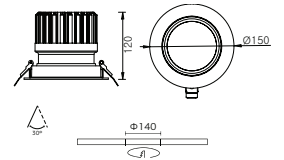

Cerkio Large - 40W

Dimensions	Ø130mm x 116mm
Finish	White (WH) / Black (BK) / Custom Colour (CC)
Configurations	Ceiling Recessed
Code / Description	67403036 / Warm White 3000K 40W Adjustable Dimmable 36°
Light Source	LED
Lumen Output	3590lm
CRI	90+
Lifespan	50000hrs
Rating	IP44
Dimming	Phase-Cut
Voltage	220-240V

Cerkio Large - 56W

Dimensions	Ø150 mm x 120mm
Finish	White (WH) / Black (BK) / Custom Colour (CC)
Configurations	Ceiling Recessed
Code / Description	67563036 / Warm White 3000K 56W Adjustable Dimmable 36°
Light Source	LED
Lumen Output	5126lm
CRI	90+
Lifespan	50000hrs
Rating	IP44
Dimming	Phase-Cut
Voltage	220-240V