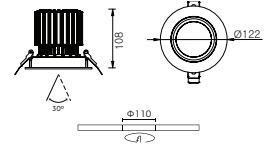

IP44    

Cerkio Large - 20W

Dimensions	Ø100mm x 91mm
Finish	White (WH) / Black (BK) / Custom Colour (CC)
Configurations	Ceiling Recessed
Code / Description	67203036 / Warm White 3000K 20W Adjustable Dimmable 36°
Light Source	LED
Lumen Output	1795lm
CRI	90+
Lifespan	50000hrs
Rating	IP44
Dimming	Phase-Cut
Voltage	220-240V

Cerkio Large - 30W

Dimensions	Ø122mm x 108mm
Finish	White (WH) / Black (BK) / Custom Colour (CC)
Configurations	Ceiling Recessed
Code / Description	67303036 / Warm White 3000K 30W Adjustable Dimmable 36°
Light Source	LED
Lumen Output	2692lm
CRI	90+
Lifespan	50000hrs
Rating	IP44
Dimming	Phase-Cut
Voltage	220-240V

Cerkio Large - 40W

Dimensions	Ø130mm x 116mm
Finish	White (WH) / Black (BK) / Custom Colour (CC)
Configurations	Ceiling Recessed
Code / Description	67403036 / Warm White 3000K 40W Adjustable Dimmable 36°
Light Source	LED
Lumen Output	3590lm
CRI	90+
Lifespan	50000hrs
Rating	IP44
Dimming	Phase-Cut
Voltage	220-240V

Cerkio Large - 56W

Dimensions	Ø150 mm x 120mm
Finish	White (WH) / Black (BK) / Custom Colour (CC)
Configurations	Ceiling Recessed
Code / Description	67563036 / Warm White 3000K 56W Adjustable Dimmable 36°
Light Source	LED
Lumen Output	5126lm
CRI	90+
Lifespan	50000hrs
Rating	IP44
Dimming	Phase-Cut
Voltage	220-240V