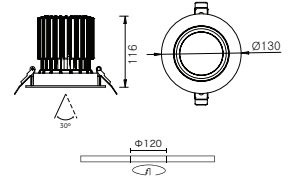

Cerkio Large - 30W

Dimensions	Ø122mm x 108mm
Finish	White (WH) / Black (BK) / Custom Colour (CC)
Configurations	Ceiling Recessed
Code / Description	67303036 / Warm White 3000K 30W Adjustable Dimmable 36°
Light Source	LED
Lumen Output	2692lm
CRI	90+
Lifespan	50000hrs
Rating	IP44
Dimming	Phase-Cut
Voltage	220-240V

Cerkio Large - 40W

Dimensions	Ø130mm x 116mm
Finish	White (WH) / Black (BK) / Custom Colour (CC)
Configurations	Ceiling Recessed
Code / Description	67403036 / Warm White 3000K 40W Adjustable Dimmable 36°
Light Source	LED
Lumen Output	3590lm
CRI	90+
Lifespan	50000hrs
Rating	IP44
Dimming	Phase-Cut
Voltage	220-240V

Cerkio Large - 56W

Dimensions	Ø150 mm x 120mm
Finish	White (WH) / Black (BK) / Custom Colour (CC)
Configurations	Ceiling Recessed
Code / Description	67563036 / Warm White 3000K 56W Adjustable Dimmable 36°
Light Source	LED
Lumen Output	5126lm
CRI	90+
Lifespan	50000hrs
Rating	IP44
Dimming	Phase-Cut
Voltage	220-240V