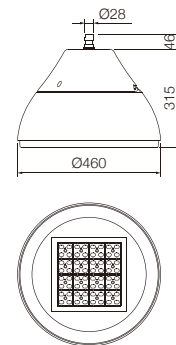

Bowl - PC - 120W

Dimensions	Ø460mm x 315mm
Finish	White (WH) / Black (BK) / Custom Colour (CC)
Configurations	Pendant
Code / Description	53112030AL / Warm White 3000K 120W Beam 90°
Light Source	LED
Lumen Output	10440lm
CRI	90+
Lifespan	50000hrs
Rating	IP65 - IK10
Voltage	220-240V

Bowl - 120W

Dimensions	Ø460mm x 315mm
Finish	White (WH) / Black (BK) / Custom Colour (CC)
Configurations	Pendant
Code / Description	53212030AL / Warm White 3000K 120W Beam 60°
Light Source	LED
Lumen Output	10440lm
CRI	90+
Lifespan	50000hrs
Rating	IP65 - IK10
Voltage	220-240V

Bowl - 150W

Dimensions	Ø460mm x 315mm
Finish	White (WH) / Black (BK) / Custom Colour (CC)
Configurations	Pendant
Code / Description	53215030AL / Warm White 3000K 150W Beam 60°
Light Source	LED
Lumen Output	13050lm
CRI	90+
Lifespan	50000hrs
Rating	IP65 - IK10
Voltage	220-240V

Bowl - 180W

Dimensions	Ø460mm x 315mm
Finish	White (WH) / Black (BK) / Custom Colour (CC)
Configurations	Pendant
Code / Description	53218030AL / Warm White 3000K 180W Beam 60°
Light Source	LED
Lumen Output	15660lm
CRI	90+
Lifespan	50000hrs
Rating	IP65 - IK10
Voltage	220-240V