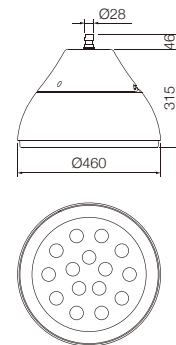

Bowl - PC - 150W

Dimensions	Ø460mm x 315mm
Finish	White (WH) / Black (BK) / Custom Colour (CC)
Configurations	Pendant
Code / Description	53115030AL / Warm White 3000K 150W Beam 90°
Light Source	LED
Lumen Output	13050lm
CRI	90+
Lifespan	50000hrs
Rating	IP65 - IK10
Voltage	220-240V

Bowl - 120W

Dimensions	Ø460mm x 315mm
Finish	White (WH) / Black (BK) / Custom Colour (CC)
Configurations	Pendant
Code / Description	53212030AL / Warm White 3000K 120W Beam 60°
Light Source	LED
Lumen Output	10440lm
CRI	90+
Lifespan	50000hrs
Rating	IP65 - IK10
Voltage	220-240V

Bowl - 150W

Dimensions	Ø460mm x 315mm
Finish	White (WH) / Black (BK) / Custom Colour (CC)
Configurations	Pendant
Code / Description	53215030AL / Warm White 3000K 150W Beam 60°
Light Source	LED
Lumen Output	13050lm
CRI	90+
Lifespan	50000hrs
Rating	IP65 - IK10
Voltage	220-240V

Bowl - 180W

Dimensions	Ø460mm x 315mm
Finish	White (WH) / Black (BK) / Custom Colour (CC)
Configurations	Pendant
Code / Description	53218030AL / Warm White 3000K 180W Beam 60°
Light Source	LED
Lumen Output	15660lm
CRI	90+
Lifespan	50000hrs
Rating	IP65 - IK10
Voltage	220-240V