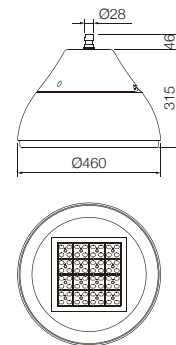

Bowl - PC - 120W

Dimensions	Ø460mm x 315mm
Finish	White (WH) / Black (BK) / Custom Colour (CC)
Configurations	Pendant
Code / Description	53112030AL / Warm White 3000K 120W Beam 90°
Light Source	LED
Lumen Output	10440lm
CRI	90+
Lifespan	50000hrs
Rating	IP65 - IK10
Voltage	220-240V

Bowl - PC - 150W

Dimensions	Ø460mm x 315mm
Finish	White (WH) / Black (BK) / Custom Colour (CC)
Configurations	Pendant
Code / Description	53115030AL / Warm White 3000K 150W Beam 90°
Light Source	LED
Lumen Output	13050lm
CRI	90+
Lifespan	50000hrs
Rating	IP65 - IK10
Voltage	220-240V

Bowl - 120W

Dimensions	Ø460mm x 315mm
Finish	White (WH) / Black (BK) / Custom Colour (CC)
Configurations	Pendant
Code / Description	53212030AL / Warm White 3000K 120W Beam 60°
Light Source	LED
Lumen Output	10440lm
CRI	90+
Lifespan	50000hrs
Rating	IP65 - IK10
Voltage	220-240V

Bowl - 180W

Dimensions	Ø460mm x 315mm
Finish	White (WH) / Black (BK) / Custom Colour (CC)
Configurations	Pendant
Code / Description	53218030AL / Warm White 3000K 180W Beam 60°
Light Source	LED
Lumen Output	15660lm
CRI	90+
Lifespan	50000hrs
Rating	IP65 - IK10
Voltage	220-240V