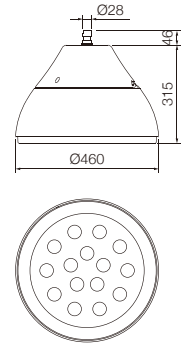

Bowl - PC - 150W

Dimensions	Ø460mm x 315mm
Finish	White (WH) / Black (BK) / Custom Colour (CC)
Configurations	Pendant
Code / Description	53115030AL / Warm White 3000K 150W Beam 90°
Light Source	LED
Lumen Output	13050lm
CRI	90+
Lifespan	50000hrs
Rating	IP65 - IK10
Voltage	220-240V

Bowl - 120W

Dimensions	Ø460mm x 315mm
Finish	White (WH) / Black (BK) / Custom Colour (CC)
Configurations	Pendant
Code / Description	53212030AL / Warm White 3000K 120W Beam 60°
Light Source	LED
Lumen Output	10440lm
CRI	90+
Lifespan	50000hrs
Rating	IP65 - IK10
Voltage	220-240V

Bowl - 150W

Dimensions	Ø460mm x 315mm
Finish	White (WH) / Black (BK) / Custom Colour (CC)
Configurations	Pendant
Code / Description	53215030AL / Warm White 3000K 150W Beam 60°
Light Source	LED
Lumen Output	13050lm
CRI	90+
Lifespan	50000hrs
Rating	IP65 - IK10
Voltage	220-240V

Bowl - 180W

Dimensions	Ø460mm x 315mm
Finish	White (WH) / Black (BK) / Custom Colour (CC)
Configurations	Pendant
Code / Description	53218030AL / Warm White 3000K 180W Beam 60°
Light Source	LED
Lumen Output	15660lm
CRI	90+
Lifespan	50000hrs
Rating	IP65 - IK10
Voltage	220-240V