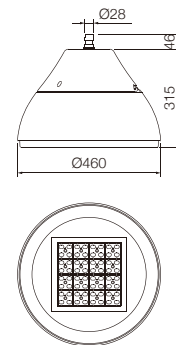

IP65   **CE** 
IK10

Bowl - PC - 100W

Dimensions	Ø460mm x 315mm
Finish	White (WH) / Black (BK) / Custom Colour (CC)
Configurations	Pendant
Code / Description	53110030AL / Warm White 3000K 100W Beam 90°
Light Source	LED
Lumen Output	8700lm
CRI	90+
Lifespan	50000hrs
Rating	IP65 - IK10
Voltage	220-240V

Bowl - 120W

Dimensions	Ø460mm x 315mm
Finish	White (WH) / Black (BK) / Custom Colour (CC)
Configurations	Pendant
Code / Description	53212030AL / Warm White 3000K 120W Beam 60°
Light Source	LED
Lumen Output	10440lm
CRI	90+
Lifespan	50000hrs
Rating	IP65 - IK10
Voltage	220-240V

Bowl - 150W

Dimensions	Ø460mm x 315mm
Finish	White (WH) / Black (BK) / Custom Colour (CC)
Configurations	Pendant
Code / Description	53215030AL / Warm White 3000K 150W Beam 60°
Light Source	LED
Lumen Output	13050lm
CRI	90+
Lifespan	50000hrs
Rating	IP65 - IK10
Voltage	220-240V

Bowl - 180W

Dimensions	Ø460mm x 315mm
Finish	White (WH) / Black (BK) / Custom Colour (CC)
Configurations	Pendant
Code / Description	53218030AL / Warm White 3000K 180W Beam 60°
Light Source	LED
Lumen Output	15660lm
CRI	90+
Lifespan	50000hrs
Rating	IP65 - IK10
Voltage	220-240V