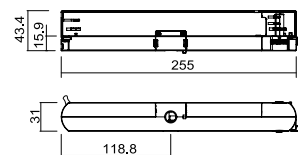

Accessories

Type	Recessed Base for Binario 13W
Finish	White (WH) / Black (BK) / Custom Colour (CC)
Dimming	DALI Track Adaptor