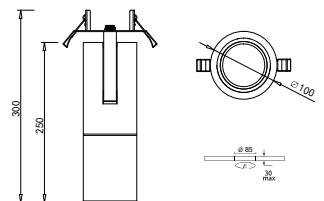

Accessories

Type	Recessed Base for Binario 20W & 30W
Finish	White (WH) / Black (BK) / Custom Colour (CC)