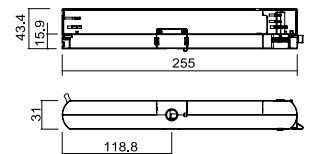

Dimming	DALI Track Adaptor