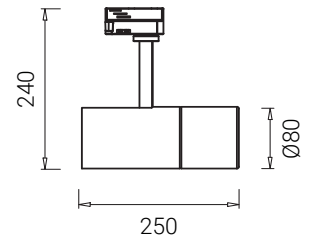

## Binario - 13W

Dimensions	Ø50mm x 175mm x 160mm
Finish	White (WH) / Black (BK) / Custom Colour (CC)
Configurations	Track Mounted
Code / Description	13133036 / Warm White 3000K 13W Dimmable 36° 13134036 / Neutral White 4000K 13W Dimmable 36°
Light Source	LED
Lumen Output	950lm
CRI	90+
Lifespan	50000hrs
Rating	IP20
Dimming	Phase-Cut
Voltage	220-240V

## Binario - 20W

Dimensions	Ø80mm x 250mm x 240mm
Finish	White (WH) / Black (BK) / Custom Colour (CC)
Configurations	Track Mounted
Code / Description	13203036 / Warm White 3000K 20W Dimmable 36°
Light Source	LED
Lumen Output	1899lm
CRI	90+
Lifespan	50000hrs
Rating	IP20
Dimming	Phase-Cut
Voltage	220-240V

## Binario - 30W

Dimensions	Ø80mm x 250mm x 240mm
Finish	White (WH) / Black (BK) / Custom Colour (CC)
Configurations	Track Mounted
Code / Description	13303036 / Warm White 3000K 30W Fixed Output
Light Source	LED
Lumen Output	2995lm
CRI	90+
Lifespan	50000hrs
Rating	IP20
Dimming	Phase-Cut
Voltage	220-240V