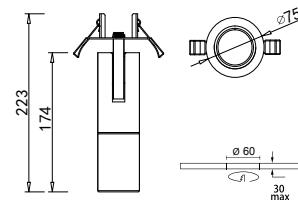

Accessories

Type	Recessed Base for Binario 13W
Finish	White (WH) / Black (BK) / Custom Colour (CC)
Dimming	DALI Track Adaptor