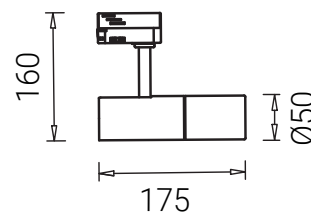

## Binario - Track Mounted

The Binario is a functional minimalist projector with 360° rotation and 90° tilt. It is available in two body sizes comprising a recessed LED source to reduce glare and provide a high level of visual comfort. There are two wattages available and comes complete with a 3 circuit lighting track adapter or a recessed ceiling plate for single point mounting.

## Binario - 13W

Dimensions	Ø50mm x 175mm x 160mm
Finish	White (WH) / Black (BK) / Custom Colour (CC)
Configurations	Track Mounted
Code / Description	13133036 / Warm White 3000K 13W Dimmable 36° 13134036 / Neutral White 4000K 13W Dimmable 36°
Light Source	LED
Lumen Output	950lm
CRI	90+
Lifespan	50000hrs
Rating	IP20
Dimming	Phase-Cut
Voltage	220-240V

## Binario - 20W

Dimensions	Ø80mm x 250mm x 240mm
Finish	White (WH) / Black (BK) / Custom Colour (CC)
Configurations	Track Mounted
Code / Description	13203036 / Warm White 3000K 20W Dimmable 36°
Light Source	LED
Lumen Output	1899lm
CRI	90+
Lifespan	50000hrs
Rating	IP20
Dimming	Phase-Cut
Voltage	220-240V

## Binario - 30W

Dimensions	Ø80mm x 250mm x 240mm
Finish	White (WH) / Black (BK) / Custom Colour (CC)
Configurations	Track Mounted
Code / Description	13303036 / Warm White 3000K 30W Fixed Output
Light Source	LED
Lumen Output	2995lm
CRI	90+
Lifespan	50000hrs
Rating	IP20
Dimming	Phase-Cut
Voltage	220-240V