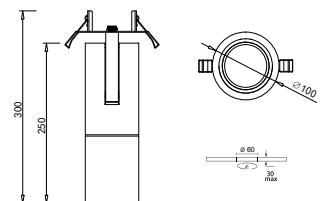

Accessories

Type	Recessed Base for Binario 20W & 30W
Finish	White (WH) / Black (BK) / Custom Colour (CC)