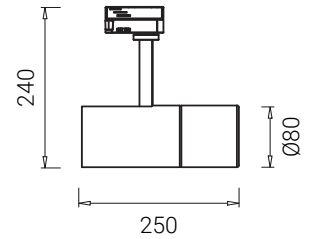

## Binario - 13W

Dimensions	Ø50mm x 175mm x 160mm
Finish	White (WH) / Black (BK) / Custom Colour (CC)
Configurations	Track Mounted
Code / Description	13133036 / Warm White 3000K 13W Dimmable 36° 13134036 / Neutral White 4000K 13W Dimmable 36°
Light Source	LED
Lumen Output	950lm
CRI	90+
Lifespan	50000hrs
Rating	IP20
Dimming	Phase-Cut
Voltage	220-240V

## Binario - 20W

Dimensions	Ø80mm x 250mm x 240mm
Finish	White (WH) / Black (BK) / Custom Colour (CC)
Configurations	Track Mounted
Code / Description	13203036 / Warm White 3000K 20W Dimmable 36°
Light Source	LED
Lumen Output	1899lm
CRI	90+
Lifespan	50000hrs
Rating	IP20
Dimming	Phase-Cut
Voltage	220-240V

## Binario - 30W

Dimensions	Ø80mm x 250mm x 240mm
Finish	White (WH) / Black (BK) / Custom Colour (CC)
Configurations	Track Mounted
Code / Description	13303036 / Warm White 3000K 30W Fixed Output
Light Source	LED
Lumen Output	2995lm
CRI	90+
Lifespan	50000hrs
Rating	IP20
Dimming	Phase-Cut
Voltage	220-240V