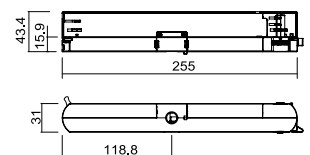

Dimming	DALI Track Adaptor