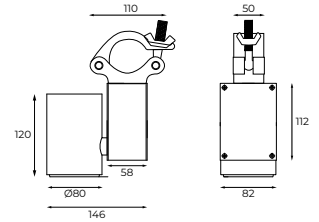

IP20    

Bimba - Track Mounted

Dimensions	Ø80mm x 120mm x 146mm
Finish	Black (BK) / White (WH) / Custom Colour (CC)
Configurations	Track Mounted
Code / Description	192B304036 / Neutral White 4000K 30W Dimmable 36°
Light Source	LED
Lumen Output	2692lm
CRI	90+
Lifespan	50000hrs
Rating	IP20
Dimming	Phase-Cut
Voltage	220-240V

Bimba - Clamp Mounted

Dimensions	Ø80mm x 120mm x 146mm
Finish	Black (BK) / White (WH) / Custom Colour (CC)
Configurations	Clap Mounted
Code / Description	192B304036-CL / Neutral White 4000K 30W Dimmable 36° c/w Truss Clamp, Flex and Plug
Light Source	LED
Lumen Output	2692lm
CRI	90+
Lifespan	50000hrs
Rating	IP20
Dimming	Phase-Cut
Voltage	220-240V