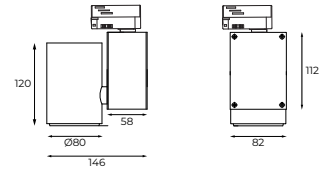

IP20    

Bimba - Track Mounted

Dimensions	Ø80mm x 120mm x 146mm
Finish	Black (BK) / White (WH) / Custom Colour (CC)
Configurations	Track Mounted
Code / Description	192B304036 / Neutral White 4000K 30W Dimmable 36°
Light Source	LED
Lumen Output	2692lm
CRI	90+
Lifespan	50000hrs
Rating	IP20
Dimming	Phase-Cut
Voltage	220-240V

Bimba - Clamp Mounted

Dimensions	Ø80mm x 120mm x 146mm
Finish	Black (BK) / White (WH) / Custom Colour (CC)
Configurations	Clap Mounted
Code / Description	192B304036-CL / Neutral White 4000K 30W Dimmable 36° c/w Truss Clamp, Flex and Plug
Light Source	LED
Lumen Output	2692lm
CRI	90+
Lifespan	50000hrs
Rating	IP20
Dimming	Phase-Cut
Voltage	220-240V