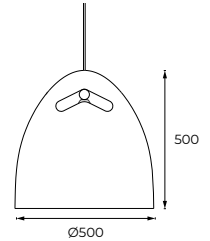

Bell+ 50 - Pendant

Dimensions	Ø500mm x 500mm
Finish	White (WH) / Black (BK) / Custom Colour (CC)
Configurations	Suspension
Code / Description	D10P1507 / 1 x E27 Max 100W
Rating	IP20
Voltage	220-240V

Accessories

Source	E27 LED Globe Warm White 9W 806lm
	E27 LED Globe Daylight 9W 890lm
	E27 LED Smart Wi-Fi Globe Tunable White - Colour Changing
Controller	Wi-Fi Controller for Smart Globe (Up to 50 Globes)

Options

Dimmable Globe	E27 LED Globe Warm White 9W 806lm DIM
	E27 LED Globe Daylight 9W 890lm DIM

Additional Information

This product comes in our standard colour range however can be coloured-customised to seamlessly integrate into your space. Minimum order quantities apply. For more information please contact our customer service team on +61 03 9427 0231 or email info@sphera.com.au