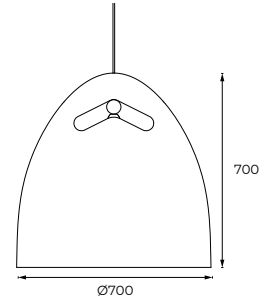

Bell+ 70 - Pendant

Dimensions	Ø700mm x 700mm
Finish	White (WH) / Black (BK) / Custom Colour (CC)
Configurations	Suspension
Code / Description	D10P1707 / 1 x E27 Max 100W
Rating	IP20
Voltage	220-240V

Accessories

Source	E27 LED Globe Warm White 9W 806lm
	E27 LED Globe Daylight 9W 890lm
	E27 LED Smart Wi-Fi Globe Tunable White - Colour Changing
Controller	Wi-Fi Controller for Smart Globe (Up to 50 Globes)

Options

Dimmable Globe	E27 LED Globe Warm White 9W 806lm DIM
	E27 LED Globe Daylight 9W 890lm DIM

Additional Information

This product comes in our standard colour range however can be coloured-customised to seamlessly integrate into your space. Minimum order quantities apply. For more information please contact our customer service team on +61 03 9427 0231 or email info@sphera.com.au