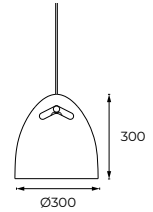

Bell+ 30 - Pendant

Dimensions	Ø300mm x 300mm
Finish	White (WH) / Black (BK) / Custom Colour (CC)
Configurations	Suspension
Code / Description	D10P1307 / 1 x E27 Max 100W
Rating	IP20
Voltage	220-240V

Accessories

Source	E27 LED Globe Warm White 9W 806lm
	E27 LED Globe Daylight 9W 890lm
	E27 LED Smart Wi-Fi Globe Tunable White - Colour Changing
Controller	Wi-Fi Controller for Smart Globe (Up to 50 Globes)

Options

Dimmable Globe	E27 LED Globe Warm White 9W 806lm DIM
	E27 LED Globe Daylight 9W 890lm DIM

Additional Information

This product comes in our standard colour range however can be coloured-customised to seamlessly integrate into your space. Minimum order quantities apply. For more information please contact our customer service team on +61 03 9427 0231 or email info@sphera.com.au