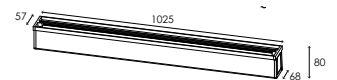

Accessories

Power Supply	Remote Driver DALI / 1-10V
Installation Box	Aluminium Recessing Box For Concrete Installation