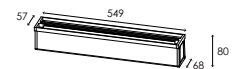

Accessories

Power Supply	Remote Driver DALI / 1-10V
Installation Box	Aluminium Recessing Box For Concrete Installation