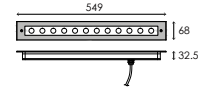

## Barra Inground Symmetrical

A series of linear designed, high efficiency inground fittings, Barra is a flexible lighting system available in various sizes and wattages.

With an IP68 rating, Barra can be used in all exterior conditions, as a recessed walk over fixture or to light up surfaces and signage from below.

## Barra Inground - Symmetrical - 549

Dimensions	549mm x 68mm x 32,5mm
Finish	Stainless Steel (SS) / Custom Colour (CC)
Configurations	Inground Recessed
Code / Description	77R18302450 / Warm White 3000K 12x1,5W Beam 50°
Light Source	LED
Lumen Output	1020lm
CRI	80+
Lifespan	50000hrs
Rating	IP68 - IK07
Voltage	24Vdc

## Barra Inground - Symmetrical - 1025

Dimensions	1025mm x 68mm x 32,5mm
Finish	Stainless Steel (SS) / Custom Colour (CC)
Configurations	Inground Recessed
Code / Description	77R36302450 / Warm White 3000K 24x1,5W Beam 50°
Light Source	LED
Lumen Output	2055lm
CRI	80+
Lifespan	50000hrs
Rating	IP68 - IK07
Voltage	24Vdc