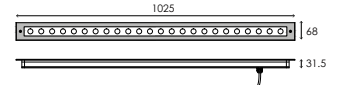

## Barra Inground - Symmetrical - 549

Dimensions	549mm x 68mm x 32,5mm
Finish	Stainless Steel (SS) / Custom Colour (CC)
Configurations	Inground Recessed
Code / Description	77R18302450 / Warm White 3000K 12x1,5W Beam 50°
Light Source	LED
Lumen Output	1020lm
CRI	80+
Lifespan	50000hrs
Rating	IP68 - IK07
Voltage	24Vdc

## Accessories

Power Supply	Remote Driver DALI / 1-10V
Installation Box	Aluminium Recessing Box For Concrete Installation

## Barra Inground - Symmetrical - 1025

Dimensions	1025mm x 68mm x 32,5mm
Finish	Stainless Steel (SS) / Custom Colour (CC)
Configurations	Inground Recessed
Code / Description	77R36302450 / Warm White 3000K 24x1,5W Beam 50°
Light Source	LED
Lumen Output	2055lm
CRI	80+
Lifespan	50000hrs
Rating	IP68 - IK07
Voltage	24Vdc