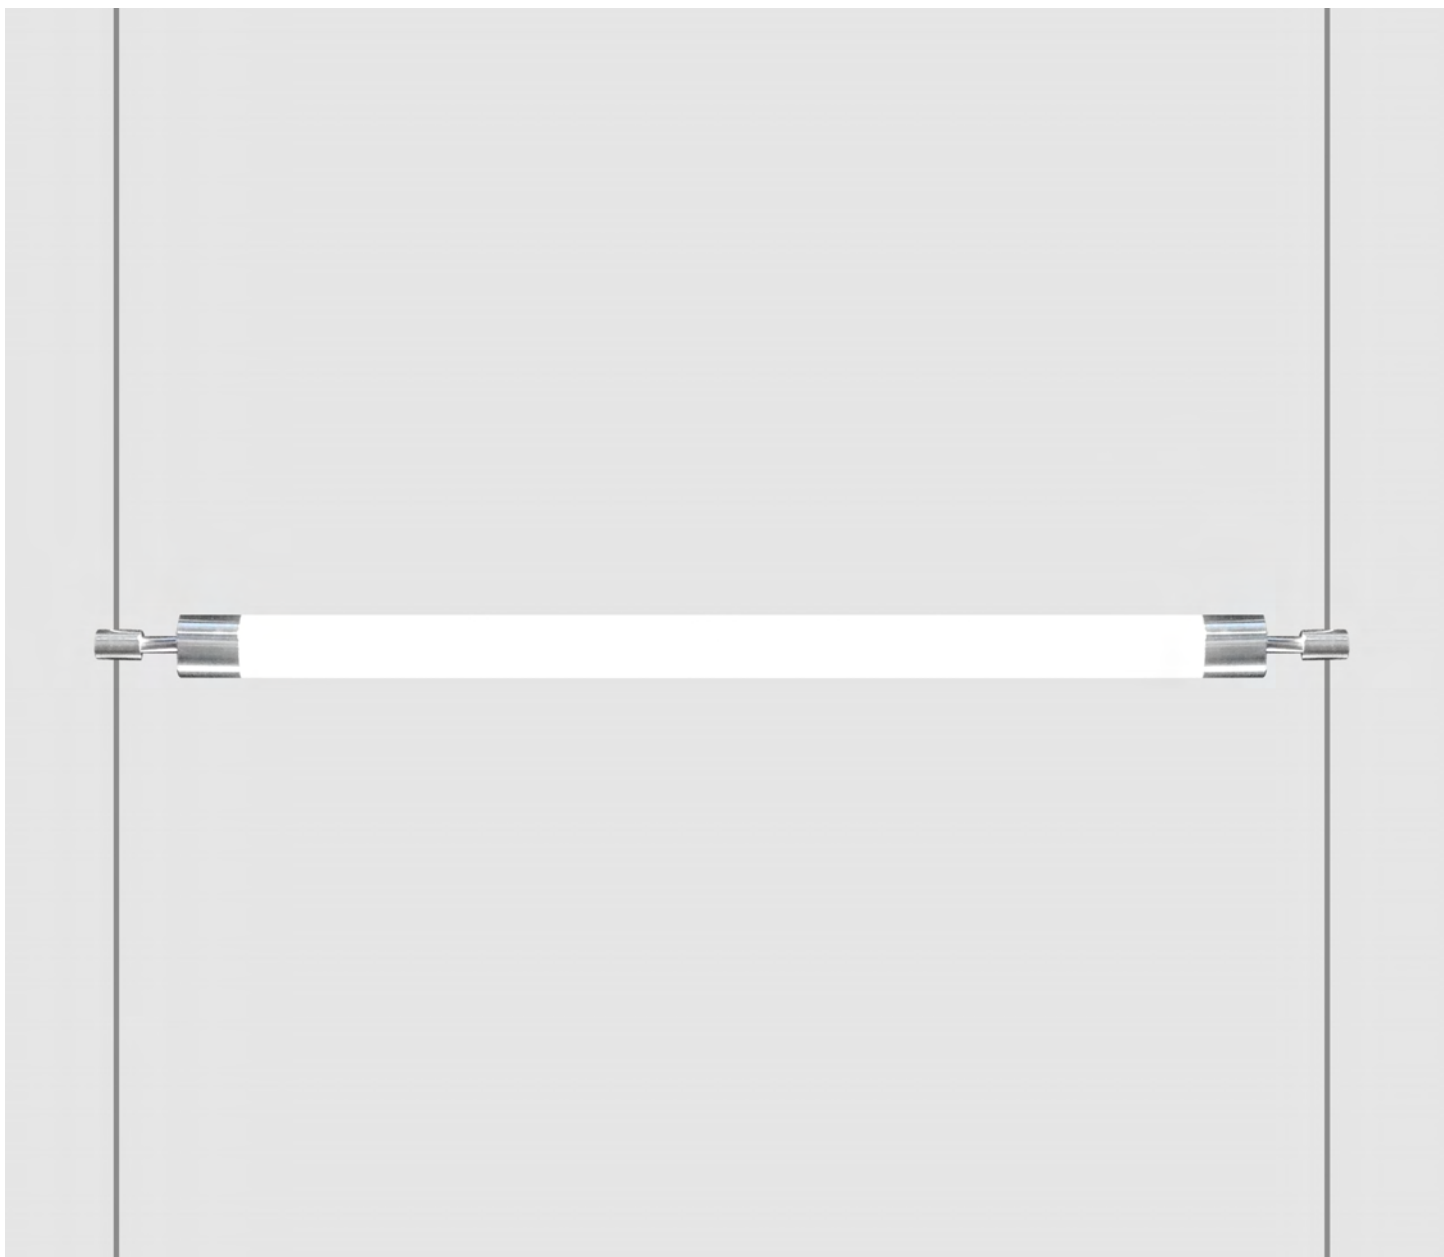

## Aveo

Aveo is a multi-functional tubular luminaire which can be suspended to create different patterns. Its unique feature of powering the LED through the suspensions wires, gives to this system an extremely clean look. The end-cap fittings can be customised to suit different type of installations or custom coloured to give an even more unique look.

## Aveo

Dimensions	Ø30mm x 600mm
Finish	Opal White Diffuser
Configurations	Pendant
Code / Description	148B0630-600 / Warm White 3000K 13W
Light Source	LED
Lumen Output	999lm
CRI	80+
Lifespan	50000hrs
Rating	IP65
Voltage	24Vdc