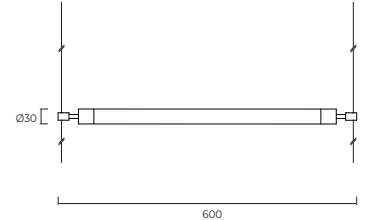

## Aveo

Aveo is a multi-functional tubular luminaire which can be suspended to create different patterns. Its unique feature of powering the LED through the suspensions wires, gives to this system an extremely clean look. The end-cap fittings can be customised to suit different type of installations or custom coloured to give an even more unique look.

## Aveo

Dimensions	Ø30mm x 600mm
Finish	Opal White Diffuser
Configurations	Pendant
Code / Description	148B0630-600 / Warm White 3000K 13W
Light Source	LED
Lumen Output	999lm
CRI	80+
Lifespan	50000hrs
Rating	IP65
Voltage	24Vdc