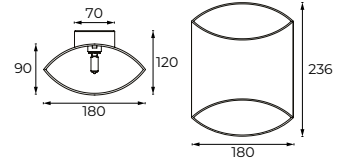

IP20    

Archos - 12

Dimensions	120mm x 160mm x 85mm
Finish	White (WH) / Black (BK) / Custom Colour (CC)
Configurations	Wall Mounted
Code / Description	R10V112 / 1 x G9 Max 33W
Rating	IP20
Voltage	220-240V

Archos - 18

Dimensions	180mm x 236mm x 120mm
Finish	White (WH) / Black (BK) / Custom Colour (CC)
Configurations	Wall Mounted
Code / Description	R10V118 / 1 x G9 Max 33W
Rating	IP20
Voltage	220-240V

Accessories