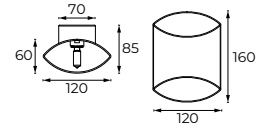

IP20    

Archos - 12

Dimensions	120mm x 160mm x 85mm
Finish	White (WH) / Black (BK) / Custom Colour (CC)
Configurations	Wall Mounted
Code / Description	R10V112 / 1 x G9 Max 33W
Rating	IP20
Voltage	220-240V

Archos - 18

Dimensions	180mm x 236mm x 120mm
Finish	White (WH) / Black (BK) / Custom Colour (CC)
Configurations	Wall Mounted
Code / Description	R10V118 / 1 x G9 Max 33W
Rating	IP20
Voltage	220-240V

Accessories