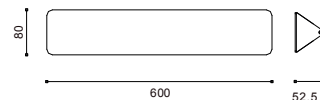

Aplik - 600

Dimensions	600mm x 80mm x 52.5mm
Finish	White (WH) / Black (BK) / Custom Colour (CC)
Configurations	Wall Mounted
Code / Description	371227D / Warm White 2700K 12W
Light Source	LED
Lumen Output	642lm
CRI	80+
Lifespan	50000hrs
Rating	IP20
Dimming	Phase-Cut
Voltage	220-240V

Accessory

Front Custom Plate	Brushed Brass (BB) / Copper (CO) / Rose Gold (RG)

Additional Information

This product comes in our standard colour range however can be colour-customised to seamlessly integrate into your space. Minimum order quantities apply. For more information please contact our customer service team on +61 3 9427 0231 or email info@sphera.com.au