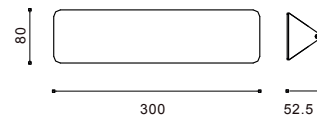

## Aplik - 300

Dimensions	300mm x 80mm x 52.5mm
Finish	White (WH) / Black (BK) / Custom Colour (CC)
Configurations	Wall Mounted
Code / Description	370627D / Warm White 2700K 6W
Light Source	LED
Lumen Output	321lm
CRI	80+
Lifespan	50000hrs
Rating	IP20
Dimming	Phase-Cut
Voltage	220-240V