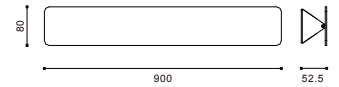

Aplik - 900

Dimensions	900mm x 80mm x 52.5mm
Finish	White (WH) / Black (BK) / Custom Colour (CC)
Configurations	Wall Mounted
Code / Description	371827D / Warm White 2700K 18W
Light Source	LED
Lumen Output	963lm
CRI	80+
Lifespan	50000hrs
Rating	IP20
Dimming	Phase-Cut
Voltage	220-240V

Accessory

Front Custom Plate	Brushed Brass (BB) / Copper (CO) / Rose Gold (RG)

Additional Information

This product comes in our standard colour range however can be colour-customised to seamlessly integrate into your space. Minimum order quantities apply. For more information please contact our customer service team on +61 3 9427 0231 or email info@sphera.com.au