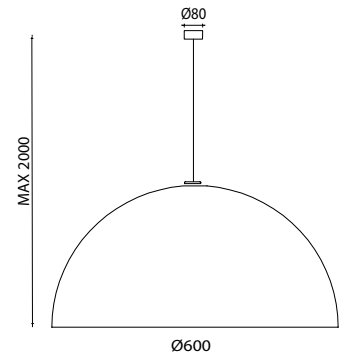

Anke 250

Dimensions	Ø250mm x 2000mm (max)
Finish	White (WH) / Black (BK) / Black White (BW) / White Black (WB) Copper (CO) / Custom Colour (CC)
Configurations	Suspension
Code / Description	205B250GU10 / 1 x GU10 max 70W
Rating	IP20
Voltage	220-240V

Anke 500

Dimensions	Ø500mm x 2000mm (max)
Finish	White (WH) / Black (BK) / Black White (BW) / White Black (WB) Copper (CO) / Brass (BR) / Custom Colour (CC)
Configurations	Suspension
Code / Description	205B500E27 / 1 x E27 max 70W
Rating	IP20
Voltage	220-240V

Anke 600

Dimensions	Ø600mm x 2000mm (max)
Finish	White (WH) / Black (BK) / Black White (BW) / White Black (WB) Copper (CO) / Custom Colour (CC)
Configurations	Suspension
Code / Description	205B600E27 / 1 x E27 max 70W
Rating	IP20
Voltage	220-240V

Anke 750

Dimensions	Ø750mm x 2000mm (max)
Finish	White (WH) / Black (BK) / Black White (BW) / White Black (WB) Copper (CO) / Brass (BR) / Custom Colour (CC)
Configurations	Suspension (3 Point Wire Suspension)
Code / Description	205B750E27 / 1 x E27 max 70W
Rating	IP20
Voltage	220-240V