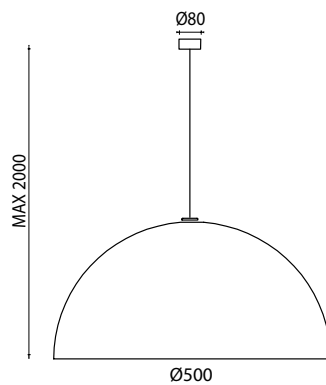

IP20    

Anke 200

Dimensions	Ø200mm x 2000mm (max)
Finish	White (WH) / Black (BK) / Black White (BW) / White Black (WB) Custom Colour (CC)
Configurations	Suspension
Code / Description	205B200GU10 / 1 x GU10 max 70W
Rating	IP20
Voltage	220-240V

Anke 250

Dimensions	Ø250mm x 2000mm (max)
Finish	White (WH) / Black (BK) / Black White (BW) / White Black (WB) Copper (CO) / Custom Colour (CC)
Configurations	Suspension
Code / Description	205B250GU10 / 1 x GU10 max 70W
Rating	IP20
Voltage	220-240V

Anke 500

Dimensions	Ø500mm x 2000mm (max)
Finish	White (WH) / Black (BK) / Black White (BW) / White Black (WB) Copper (CO) / Brass (BR) / Custom Colour (CC)
Configurations	Suspension
Code / Description	205B500E27 / 1 x E27 max 70W
Rating	IP20
Voltage	220-240V

Anke 600

Dimensions	Ø600mm x 2000mm (max)
Finish	White (WH) / Black (BK) / Black White (BW) / White Black (WB) Copper (CO) / Custom Colour (CC)
Configurations	Suspension
Code / Description	205B600E27 / 1 x E27 max 70W
Rating	IP20
Voltage	220-240V