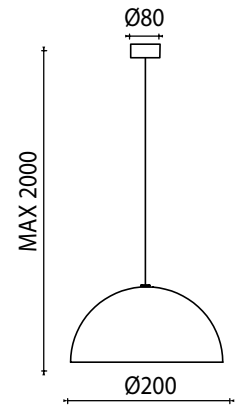

IP20    

Anke 200

Dimensions	Ø200mm x 2000mm (max)
Finish	White (WH) / Black (BK) / Black White (BW) / White Black (WB) Custom Colour (CC)
Configurations	Suspension
Code / Description	205B200GU10 / 1 x GU10 max 70W
Rating	IP20
Voltage	220-240V

Anke 250

Dimensions	Ø250mm x 2000mm (max)
Finish	White (WH) / Black (BK) / Black White (BW) / White Black (WB) Copper (CO) / Custom Colour (CC)
Configurations	Suspension
Code / Description	205B250GU10 / 1 x GU10 max 70W
Rating	IP20
Voltage	220-240V

Anke 500

Dimensions	Ø500mm x 2000mm (max)
Finish	White (WH) / Black (BK) / Black White (BW) / White Black (WB) Copper (CO) / Brass (BR) / Custom Colour (CC)
Configurations	Suspension
Code / Description	205B500E27 / 1 x E27 max 70W
Rating	IP20
Voltage	220-240V

Anke 600

Dimensions	Ø600mm x 2000mm (max)
Finish	White (WH) / Black (BK) / Black White (BW) / White Black (WB) Copper (CO) / Custom Colour (CC)
Configurations	Suspension
Code / Description	205B600E27 / 1 x E27 max 70W
Rating	IP20
Voltage	220-240V