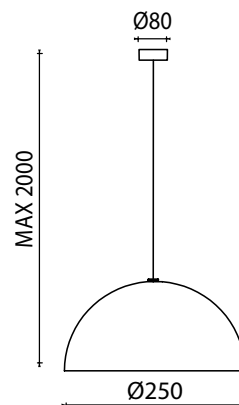

IP20    

Anke 200

Dimensions	Ø200mm x 2000mm (max)
Finish	White (WH) / Black (BK) / Black White (BW) / White Black (WB) Custom Colour (CC)
Configurations	Suspension
Code / Description	205B200GU10 / 1 x GU10 max 70W
Rating	IP20
Voltage	220-240V

Anke 250

Dimensions	Ø250mm x 2000mm (max)
Finish	White (WH) / Black (BK) / Black White (BW) / White Black (WB) Copper (CO) / Custom Colour (CC)
Configurations	Suspension
Code / Description	205B250GU10 / 1 x GU10 max 70W
Rating	IP20
Voltage	220-240V

Anke 500

Dimensions	Ø500mm x 2000mm (max)
Finish	White (WH) / Black (BK) / Black White (BW) / White Black (WB) Copper (CO) / Brass (BR) / Custom Colour (CC)
Configurations	Suspension
Code / Description	205B500E27 / 1 x E27 max 70W
Rating	IP20
Voltage	220-240V

Anke 600

Dimensions	Ø600mm x 2000mm (max)
Finish	White (WH) / Black (BK) / Black White (BW) / White Black (WB) Copper (CO) / Custom Colour (CC)
Configurations	Suspension
Code / Description	205B600E27 / 1 x E27 max 70W
Rating	IP20
Voltage	220-240V