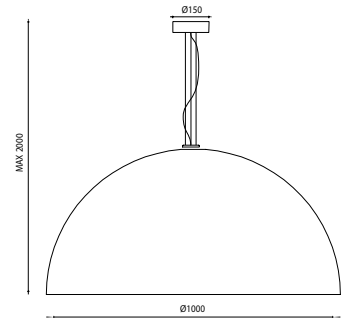

Anke 500

Dimensions	Ø500mm x 2000mm (max)
Finish	White (WH) / Black (BK) / Black White (BW) / White Black (WB) Copper (CO) / Brass (BR) / Custom Colour (CC)
Configurations	Suspension
Code / Description	205B500E27 / 1 x E27 max 70W
Rating	IP20
Voltage	220-240V

Anke 600

Dimensions	Ø600mm x 2000mm (max)
Finish	White (WH) / Black (BK) / Black White (BW) / White Black (WB) Copper (CO) / Custom Colour (CC)
Configurations	Suspension
Code / Description	205B600E27 / 1 x E27 max 70W
Rating	IP20
Voltage	220-240V

Anke 750

Dimensions	Ø750mm x 2000mm (max)
Finish	White (WH) / Black (BK) / Black White (BW) / White Black (WB) Copper (CO) / Brass (BR) / Custom Colour (CC)
Configurations	Suspension (3 Point Wire Suspension)
Code / Description	205B750E27 / 1 x E27 max 70W
Rating	IP20
Voltage	220-240V

Anke 1000

Dimensions	Ø1000mm x 2000mm (max)
Finish	White (WH) / Black (BK) / Black White (BW) / White Black (WB) Copper (CO) / Custom Colour (CC)
Configurations	Suspension (3 Point Wire Suspension)
Code / Description	205B1000E27 / 1 x E27 max 70W
Rating	IP20
Voltage	220-240V