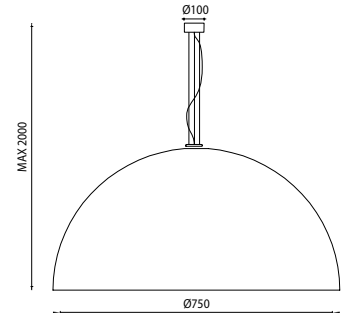

Anke 500

Dimensions	Ø500mm x 2000mm (max)
Finish	White (WH) / Black (BK) / Black White (BW) / White Black (WB) Copper (CO) / Brass (BR) / Custom Colour (CC)
Configurations	Suspension
Code / Description	205B500E27 / 1 x E27 max 70W
Rating	IP20
Voltage	220-240V

Anke 600

Dimensions	Ø600mm x 2000mm (max)
Finish	White (WH) / Black (BK) / Black White (BW) / White Black (WB) Copper (CO) / Custom Colour (CC)
Configurations	Suspension
Code / Description	205B600E27 / 1 x E27 max 70W
Rating	IP20
Voltage	220-240V

Anke 750

Dimensions	Ø750mm x 2000mm (max)
Finish	White (WH) / Black (BK) / Black White (BW) / White Black (WB) Copper (CO) / Brass (BR) / Custom Colour (CC)
Configurations	Suspension (3 Point Wire Suspension)
Code / Description	205B750E27 / 1 x E27 max 70W
Rating	IP20
Voltage	220-240V

Anke 1000

Dimensions	Ø1000mm x 2000mm (max)
Finish	White (WH) / Black (BK) / Black White (BW) / White Black (WB) Copper (CO) / Custom Colour (CC)
Configurations	Suspension (3 Point Wire Suspension)
Code / Description	205B1000E27 / 1 x E27 max 70W
Rating	IP20
Voltage	220-240V