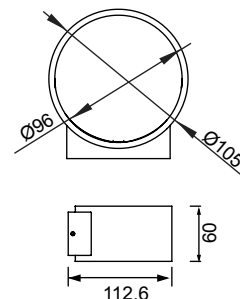

IP20    

Anello - 4W

Dimensions	Ø105mm x 112.6mm x 60mm
Finish	White (WH) / Black (BK) / Custom Colour (CC)
Configurations	Wall Surface
Code / Description	870430 / Warm White 3000K 4W Dimmable
Light Source	LED
Lumen Output	321lm
CRI	80+
Lifespan	50000hrs
Rating	IP20
Dimming	Phase-Cut
Voltage	220-240V