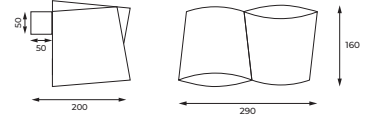

AMAK - 2 x 8,4W - Downward

Dimensions	180mm x 305mm x 150mm
Finish	White White (WHWH) / Black White (BKWH)
Configurations	Surface Mounted
Code / Description	175B11830DD / Warm White 3000K 2 x 9W
Light Source	LED
Lumen Output	2 x 610lm
CRI	90+
Lifespan	50000hrs
Rating	IP20
Dimming	Phase-Cut
Voltage	220-240V

AMAK - 2 x 8,4W - Up/Down

Dimensions	180mm x 190mm x 160mm
Finish	White White (WHWH) / Black White (BKWH)
Configurations	Surface Mounted
Code / Description	175B11830UD / Warm White 3000K 2 x 9W
Light Source	LED
Lumen Output	2 x 610lm
CRI	90+
Lifespan	50000hrs
Rating	IP20
Dimming	Phase-Cut
Voltage	220-240V