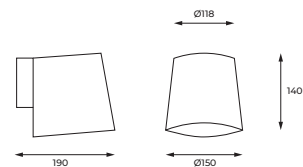

Amak Wall

Amak wall is a tapered cone-shaped aluminium lamp available in single or dual emission and dual emission up/down. The top of the lamp has some simple detail cut-outs, enhancing the linear design of the lamp. Finishes are, matt white inside/outside and matt black outside/matt white inside with a transparent, prismatic diffuser within the head of the lamp. Available in 3000K warm white.

IP20    

AMAK - 1 x 8,4W

Dimensions	Ø150mm x 180mm x 140mm
Finish	White White (WHWH) / Black White (BKWH)
Configurations	Surface Mounted
Code / Description	175B10930 / Warm White 3000K 9W
Light Source	LED
Lumen Output	610lm
CRI	90+
Lifespan	50000hrs
Rating	IP20
Dimming	Phase-Cut
Voltage	220-240V

AMAK - 2 x 8,4W - Downward

Dimensions	180mm x 305mm x 150mm
Finish	White White (WHWH) / Black White (BKWH)
Configurations	Surface Mounted
Code / Description	175B11830DD / Warm White 3000K 2 x 9W
Light Source	LED
Lumen Output	2 x 610lm
CRI	90+
Lifespan	50000hrs
Rating	IP20
Dimming	Phase-Cut
Voltage	220-240V

AMAK - 2 x 8,4W - Up/Down

Dimensions	180mm x 190mm x 160mm
Finish	White White (WHWH) / Black White (BKWH)
Configurations	Surface Mounted
Code / Description	175B11830UD / Warm White 3000K 2 x 9W
Light Source	LED
Lumen Output	2 x 610lm
CRI	90+
Lifespan	50000hrs
Rating	IP20
Dimming	Phase-Cut
Voltage	220-240V