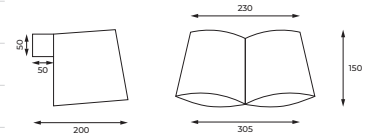

IP20    

AMAK - 1 x 8,4W

Dimensions	Ø150mm x 180mm x 140mm
Finish	White White (WHWH) / Black White (BKWH)
Configurations	Surface Mounted
Code / Description	175B10930 / Warm White 3000K 9W
Light Source	LED
Lumen Output	610lm
CRI	90+
Lifespan	50000hrs
Rating	IP20
Dimming	Phase-Cut
Voltage	220-240V

AMAK - 2 x 8,4W - Downward

Dimensions	180mm x 305mm x 150mm
Finish	White White (WHWH) / Black White (BKWH)
Configurations	Surface Mounted
Code / Description	175B11830DD / Warm White 3000K 2 x 9W
Light Source	LED
Lumen Output	2 x 610lm
CRI	90+
Lifespan	50000hrs
Rating	IP20
Dimming	Phase-Cut
Voltage	220-240V

AMAK - 2 x 8,4W - Up/Down

Dimensions	180mm x 190mm x 160mm
Finish	White White (WHWH) / Black White (BKWH)
Configurations	Surface Mounted
Code / Description	175B11830UD / Warm White 3000K 2 x 9W
Light Source	LED
Lumen Output	2 x 610lm
CRI	90+
Lifespan	50000hrs
Rating	IP20
Dimming	Phase-Cut
Voltage	220-240V