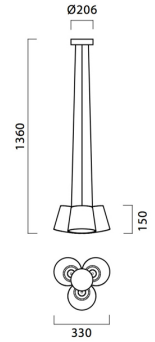

Amak

Amak pendant is a tapered, cone-shaped aluminium lamp available in 1, 3 or 7 light configuration. The top of the lamp has some simple detail cut-outs, enhancing the linear design of the lamp. Finishes are, matt white inside/outside and matt black outside/matt white inside with a transparent, prismatic diffuser within the head of the lamp. Available in 3000K warm white.

IP20    

AMAK - 8,4 W

Dimensions	Ø150mm x 1350mm
Finish	White White (WHWH) / Black White (BKWH)
Configurations	Ceiling Pendant
Code / Description	175B0930 / Warm White 3000K 9W
Light Source	LED
Lumen Output	610lm
CRI	90+
Lifespan	50000hrs
Rating	IP20
Dimming	Phase-Cut
Voltage	220-240V

AMAK - 3 x 8,4W

Dimensions	Ø330mm x 1360mm
Finish	White White (WHWH) / Black White (BKWH)
Configurations	Ceiling Pendant
Code / Description	175B32730 / Warm White 3000K 3x9W
Light Source	LED
Lumen Output	3x610lm
CRI	90+
Lifespan	50000hrs
Rating	IP20
Dimming	Phase-Cut
Voltage	220-240V

AMAK - 7 x 8,4W

Dimensions	Ø450mm x 1360mm
Finish	White White (WHWH) / Black White (BKWH)
Configurations	Ceiling Pendant
Code / Description	175B76330 / Warm White 3000K 7x9W
Light Source	LED
Lumen Output	7x610lm
CRI	90+
Lifespan	50000hrs
Rating	IP20
Dimming	Phase-Cut
Voltage	220-240V