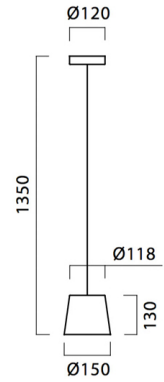

Amak

Amak pendant is a tapered, cone-shaped aluminium lamp available in 1, 3 or 7 light configuration. The top of the lamp has some simple detail cut-outs, enhancing the linear design of the lamp. Finishes are, matt white inside/outside and matt black outside/matt white inside with a transparent, prismatic diffuser within the head of the lamp. Available in 3000K warm white.

IP20    

AMAK - 8,4 W

Dimensions	Ø150mm x 1350mm
Finish	White White (WHWH) / Black White (BKWH)
Configurations	Ceiling Pendant
Code / Description	175B0930 / Warm White 3000K 9W
Light Source	LED
Lumen Output	610lm
CRI	90+
Lifespan	50000hrs
Rating	IP20
Dimming	Phase-Cut
Voltage	220-240V

AMAK - 3 x 8,4W

Dimensions	Ø330mm x 1360mm
Finish	White White (WHWH) / Black White (BKWH)
Configurations	Ceiling Pendant
Code / Description	175B32730 / Warm White 3000K 3x9W
Light Source	LED
Lumen Output	3x610lm
CRI	90+
Lifespan	50000hrs
Rating	IP20
Dimming	Phase-Cut
Voltage	220-240V

AMAK - 7 x 8,4W

Dimensions	Ø450mm x 1360mm
Finish	White White (WHWH) / Black White (BKWH)
Configurations	Ceiling Pendant
Code / Description	175B76330 / Warm White 3000K 7x9W
Light Source	LED
Lumen Output	7x610lm
CRI	90+
Lifespan	50000hrs
Rating	IP20
Dimming	Phase-Cut
Voltage	220-240V