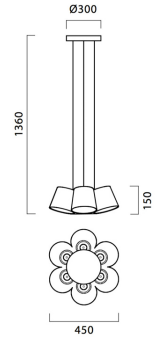

IP20    

AMAK - 8,4 W

Dimensions	Ø150mm x 1350mm
Finish	White White (WHWH) / Black White (BKWH)
Configurations	Ceiling Pendant
Code / Description	175B0930 / Warm White 3000K 9W
Light Source	LED
Lumen Output	610lm
CRI	90+
Lifespan	50000hrs
Rating	IP20
Dimming	Phase-Cut
Voltage	220-240V

AMAK - 3 x 8,4W

Dimensions	Ø330mm x 1360mm
Finish	White White (WHWH) / Black White (BKWH)
Configurations	Ceiling Pendant
Code / Description	175B32730 / Warm White 3000K 3x9W
Light Source	LED
Lumen Output	3x610lm
CRI	90+
Lifespan	50000hrs
Rating	IP20
Dimming	Phase-Cut
Voltage	220-240V

AMAK - 7 x 8,4W

Dimensions	Ø450mm x 1360mm
Finish	White White (WHWH) / Black White (BKWH)
Configurations	Ceiling Pendant
Code / Description	175B76330 / Warm White 3000K 7x9W
Light Source	LED
Lumen Output	7x610lm
CRI	90+
Lifespan	50000hrs
Rating	IP20
Dimming	Phase-Cut
Voltage	220-240V