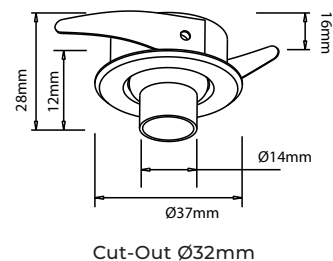

Ago

At only 37mm the Ago is one of the most compact and versatile eyeball spots on the market. Ago can be recessed into standard ceilings, false ceilings and joinery. It rotates up to 360° and pivots 45° in both directions providing flexibility in many applications.

IP20   **CE** 

Ago - 3W

Dimensions	Ø37mm x 28mm
Finish	Black (BK)
Configurations	Ceiling Recessed
Code / Description	82033020 / Warm White 3000K 3W
Light Source	LED
Lumen Output	273lm
CRI	90+
Lifespan	50000hrs
Rating	IP20
Dimming	1-10V / DALI
Supply	500mA