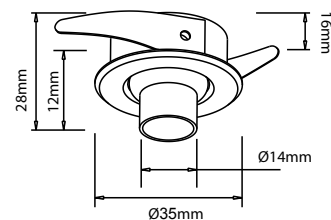

Ago

At only 37mm the Ago is one of the most compact and versatile eyeball spots on the market. Ago can be recessed into standard ceilings, false ceilings and joinery. It rotates up to 360° and pivots 45° in both directions providing flexibility in many applications.

IP20    

Sphera

LIGHT WITH A DIFFERENCE

Ago

Dimensions	Ø35mm x 28mm
Finish	Black (BK) / Custom Colour (CC)
Configuration	Ceiling Recessed
Code / Description	82033020 / Warm White 3000K 3W
Light Source	LED
Lumen Output	273lm
CRI	90+
Lifespan	50000hrs
Rating	IP20
Dimming	Phase-Cut / DALI / 1-10V
Supply	500mA (MAX)

Cut-Out Ø32mm

Option

Colour Temperature	2700K
--------------------	-------

Accessories

Connection Box	Up to 10 fittings
Supply Cable	Each fitting fitted with a 5m supply cable