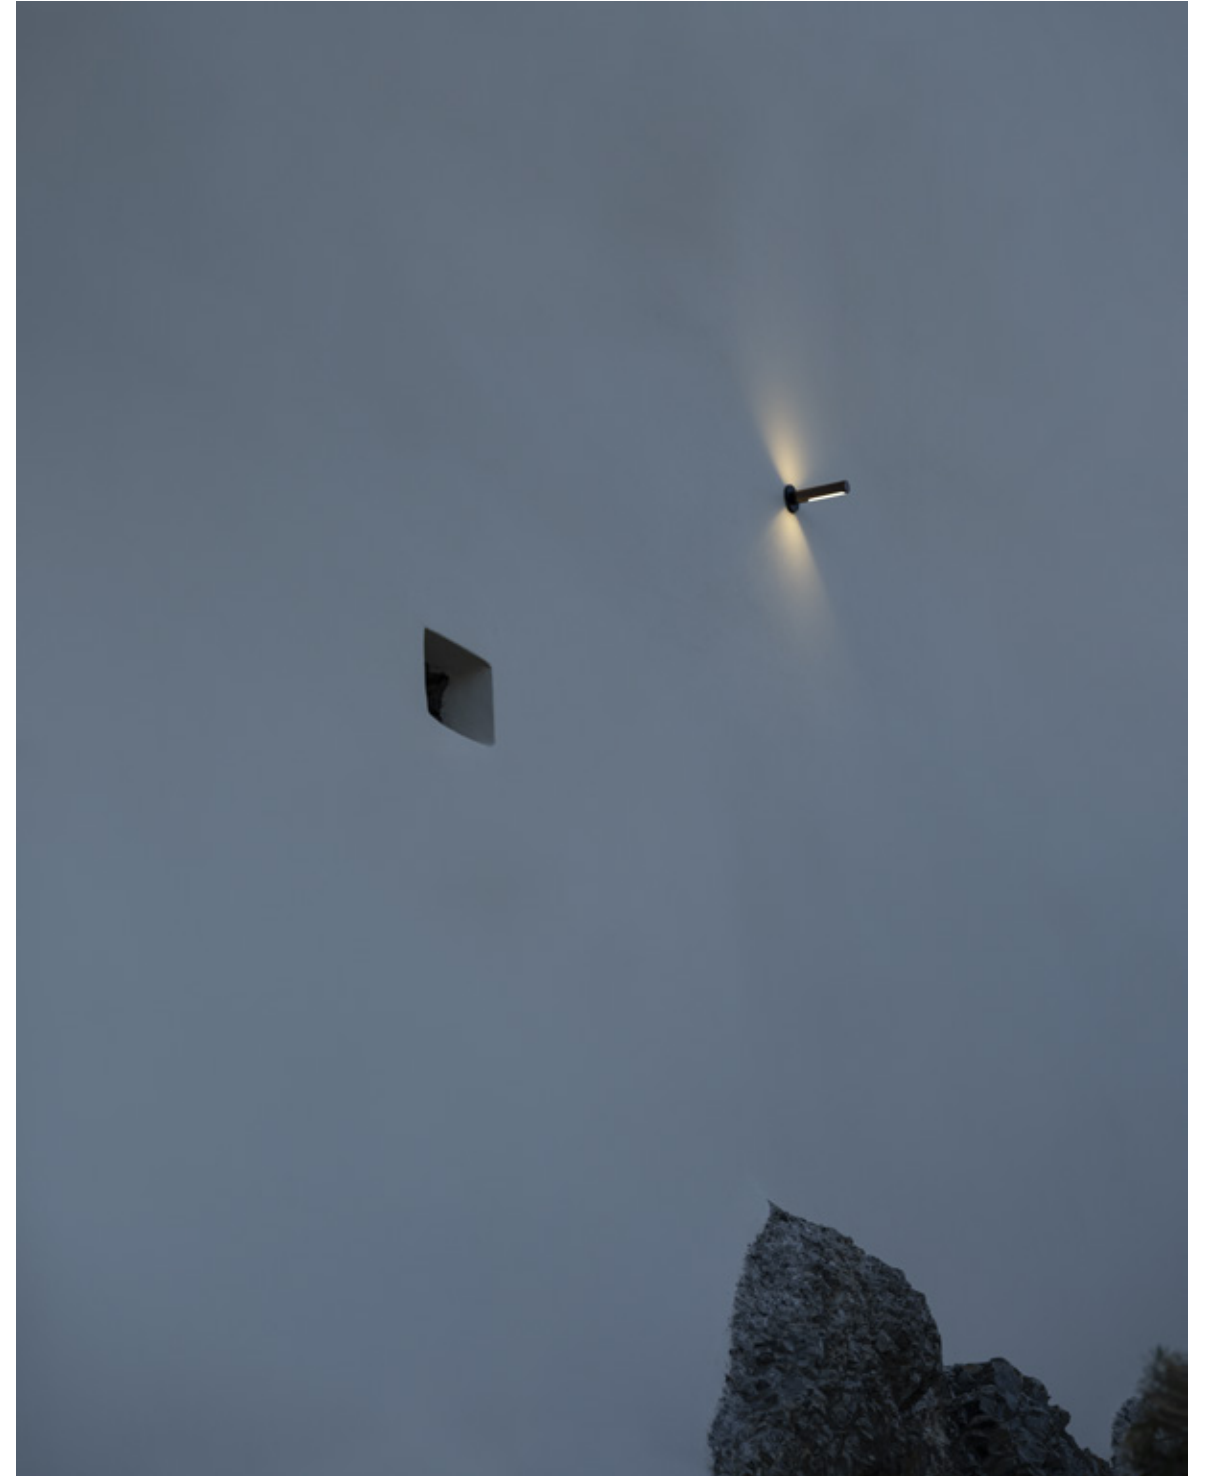

muse

diomede

**muse**

**multi use**

**outdoor**

**authentic italian product**

**diomedea**

Muse is a module (lamp) crafted to adapt to any space.  
It is a prism that irradiates with its light anything it encounters.  
Through its different shapes Muse adapts itself to the world that surrounds it, by changing its form and letting itself be modelled by the human touch.  
It transforms itself like a moving sculpture, a free and potentially infinite object, always changing in space and time.  
Its light brings a new rhythm to things, it spins the world as in a light dance.  
Muse lets illumination explore multiple possibilities like a magnet attracting the future, like a key for alternative universes of light.

**bollard**

box

wall/funis

decò copper

decò bend-shape and stem

bollard

box

wall/funis

decò copper

decò bend-shape and stem