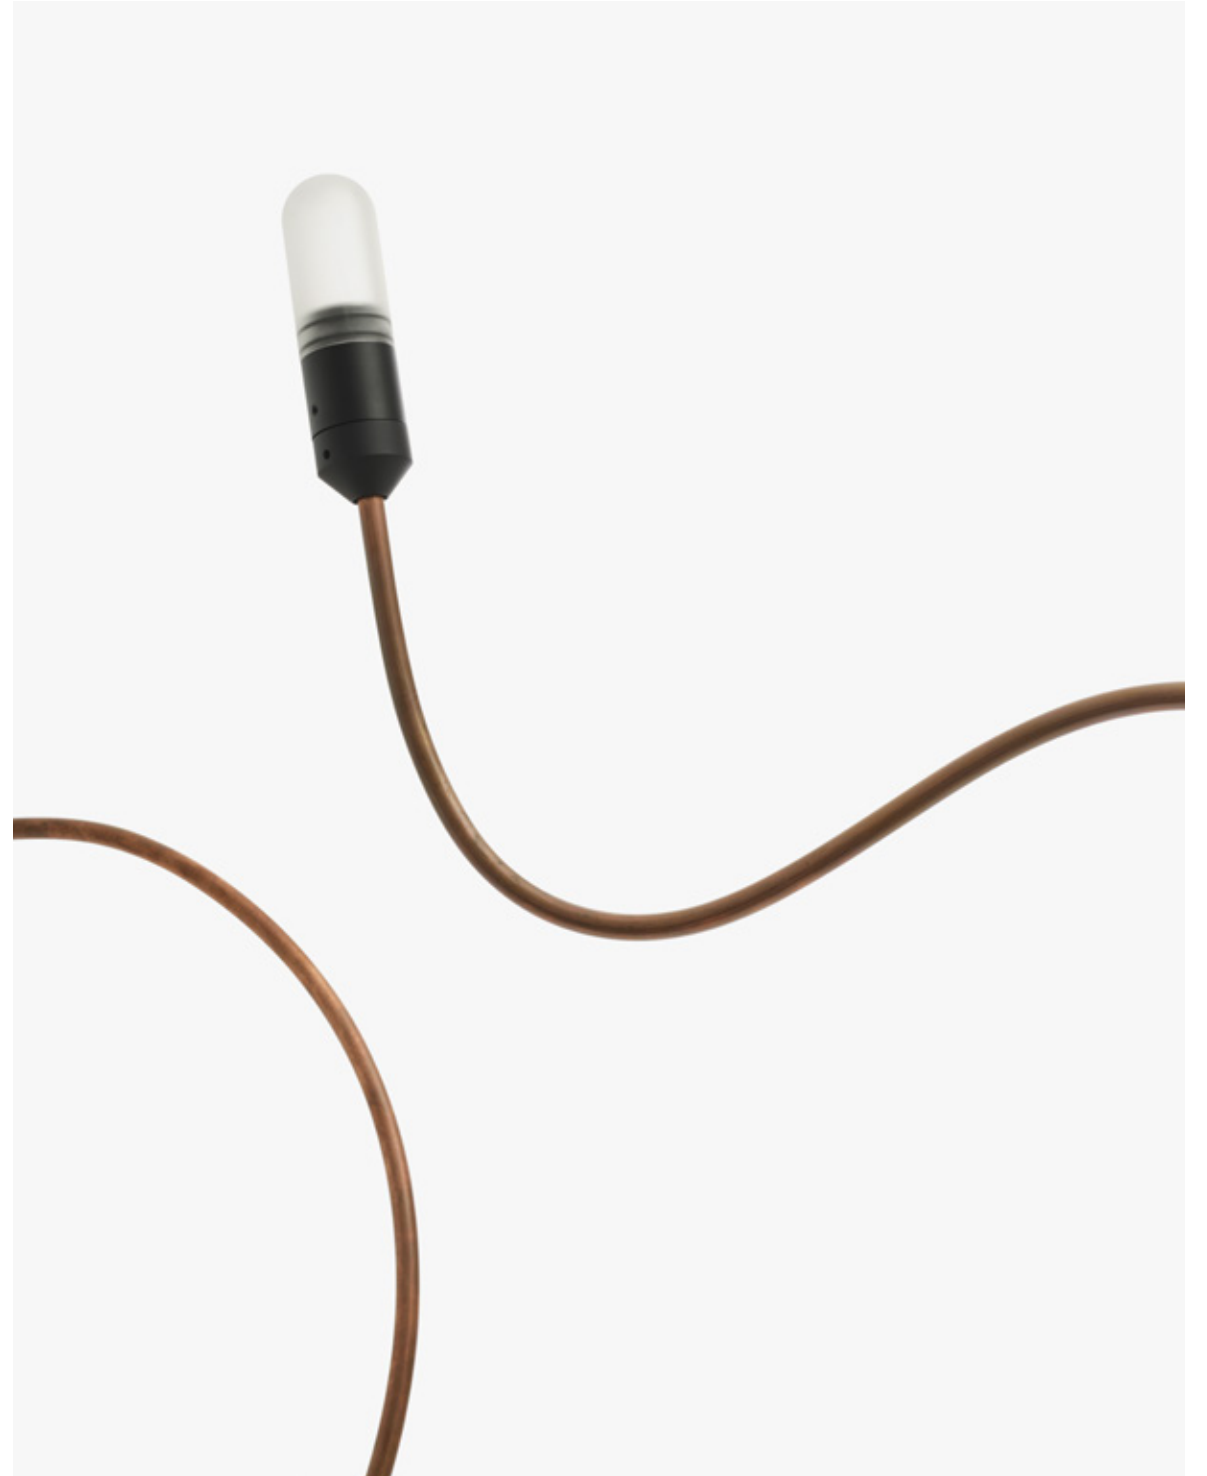

muse

diomede

**muse**

**multi use**

**outdoor**

**authentic italian product**

**diomedea**

Muse is a module (lamp) crafted to adapt to any space.  
It is a prism that irradiates with its light anything it encounters.  
Through its different shapes Muse adapts itself to the world that surrounds it, by changing its form and letting itself be modelled by the human touch.  
It transforms itself like a moving sculpture, a free and potentially infinite object, always changing in space and time.  
Its light brings a new rhythm to things, it spins the world as in a light dance.  
Muse lets illumination explore multiple possibilities like a magnet attracting the future, like a key for alternative universes of light.

**bollard**

box

wall/funis

decò copper

decò bend-shape and stem

bollard

box

wall/funis

decò copper

decò bend-shape and stem