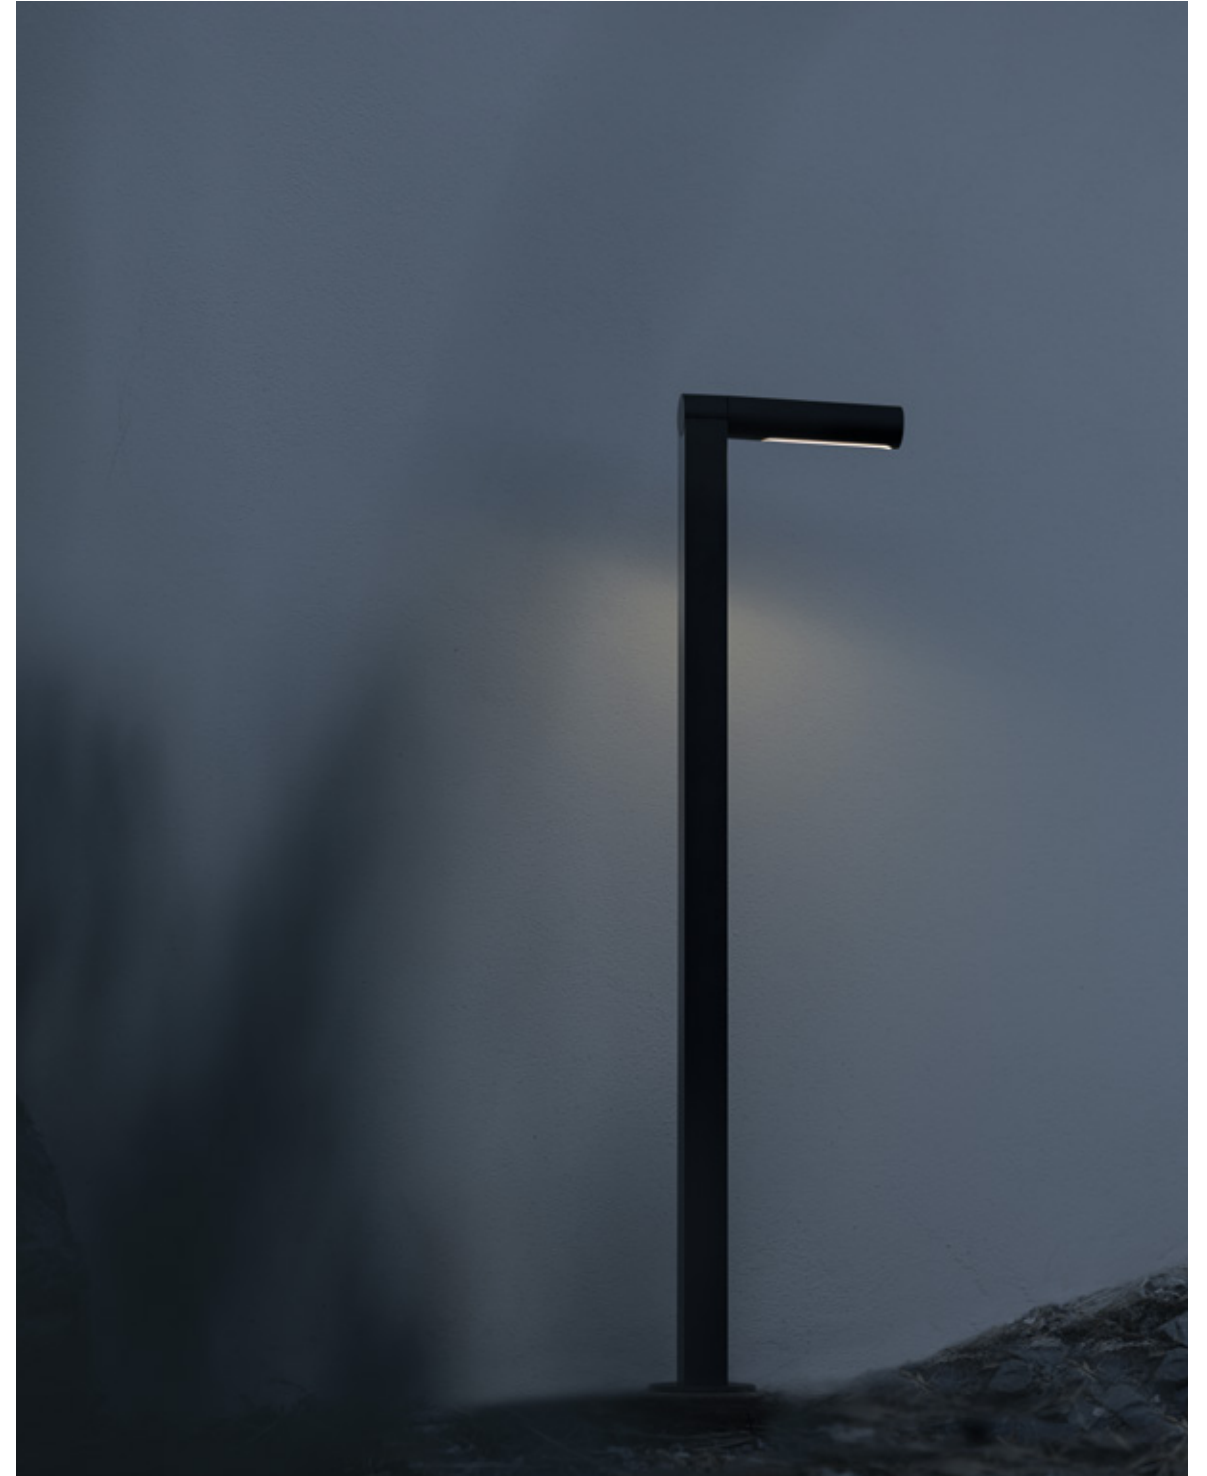

muse

diomede

**muse**

**multi use**

**outdoor**

**authentic italian product**

**diomedea**

Muse is a module (lamp) crafted to adapt to any space.  
It is a prism that irradiates with its light anything it encounters.  
Through its different shapes Muse adapts itself to the world that surrounds it, by changing its form and letting itself be modelled by the human touch.  
It transforms itself like a moving sculpture, a free and potentially infinite object, always changing in space and time.  
Its light brings a new rhythm to things, it spins the world as in a light dance.  
Muse lets illumination explore multiple possibilities like a magnet attracting the future, like a key for alternative universes of light.

**bollard**

box

wall/funis

decò copper

decò bend-shape and stem

bollard

box

wall/funis

decò copper

decò bend-shape and stem