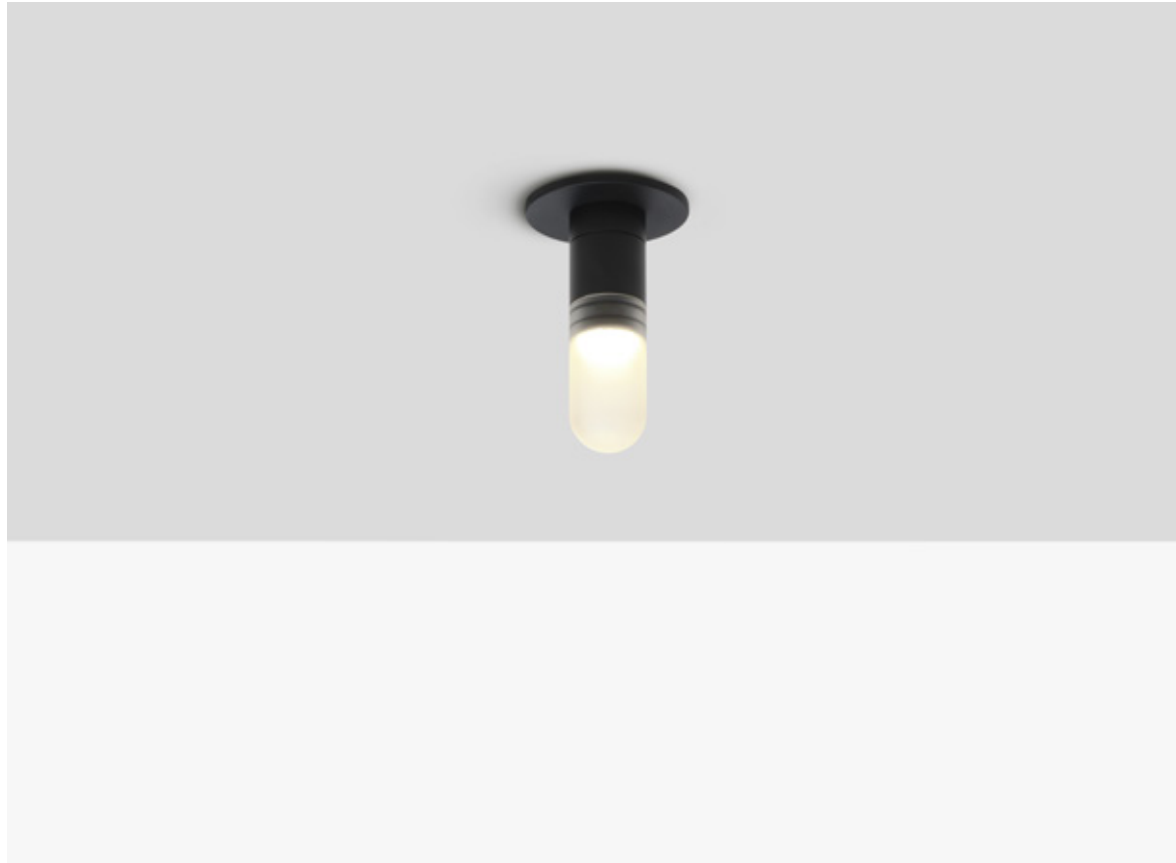

muse

diomede

**muse**

**multi use**

**outdoor**

**authentic italian product**

**diomedea**

Muse is a module (lamp) crafted to adapt to any space.  
It is a prism that irradiates with its light anything it encounters.  
Through its different shapes Muse adapts itself to the world that surrounds it, by changing its form and letting itself be modelled by the human touch.  
It transforms itself like a moving sculpture, a free and potentially infinite object, always changing in space and time.  
Its light brings a new rhythm to things, it spins the world as in a light dance.  
Muse lets illumination explore multiple possibilities like a magnet attracting the future, like a key for alternative universes of light.

**bollard**

box

wall/funis

decò copper

decò bend-shape and stem

bollard

box

wall/funis