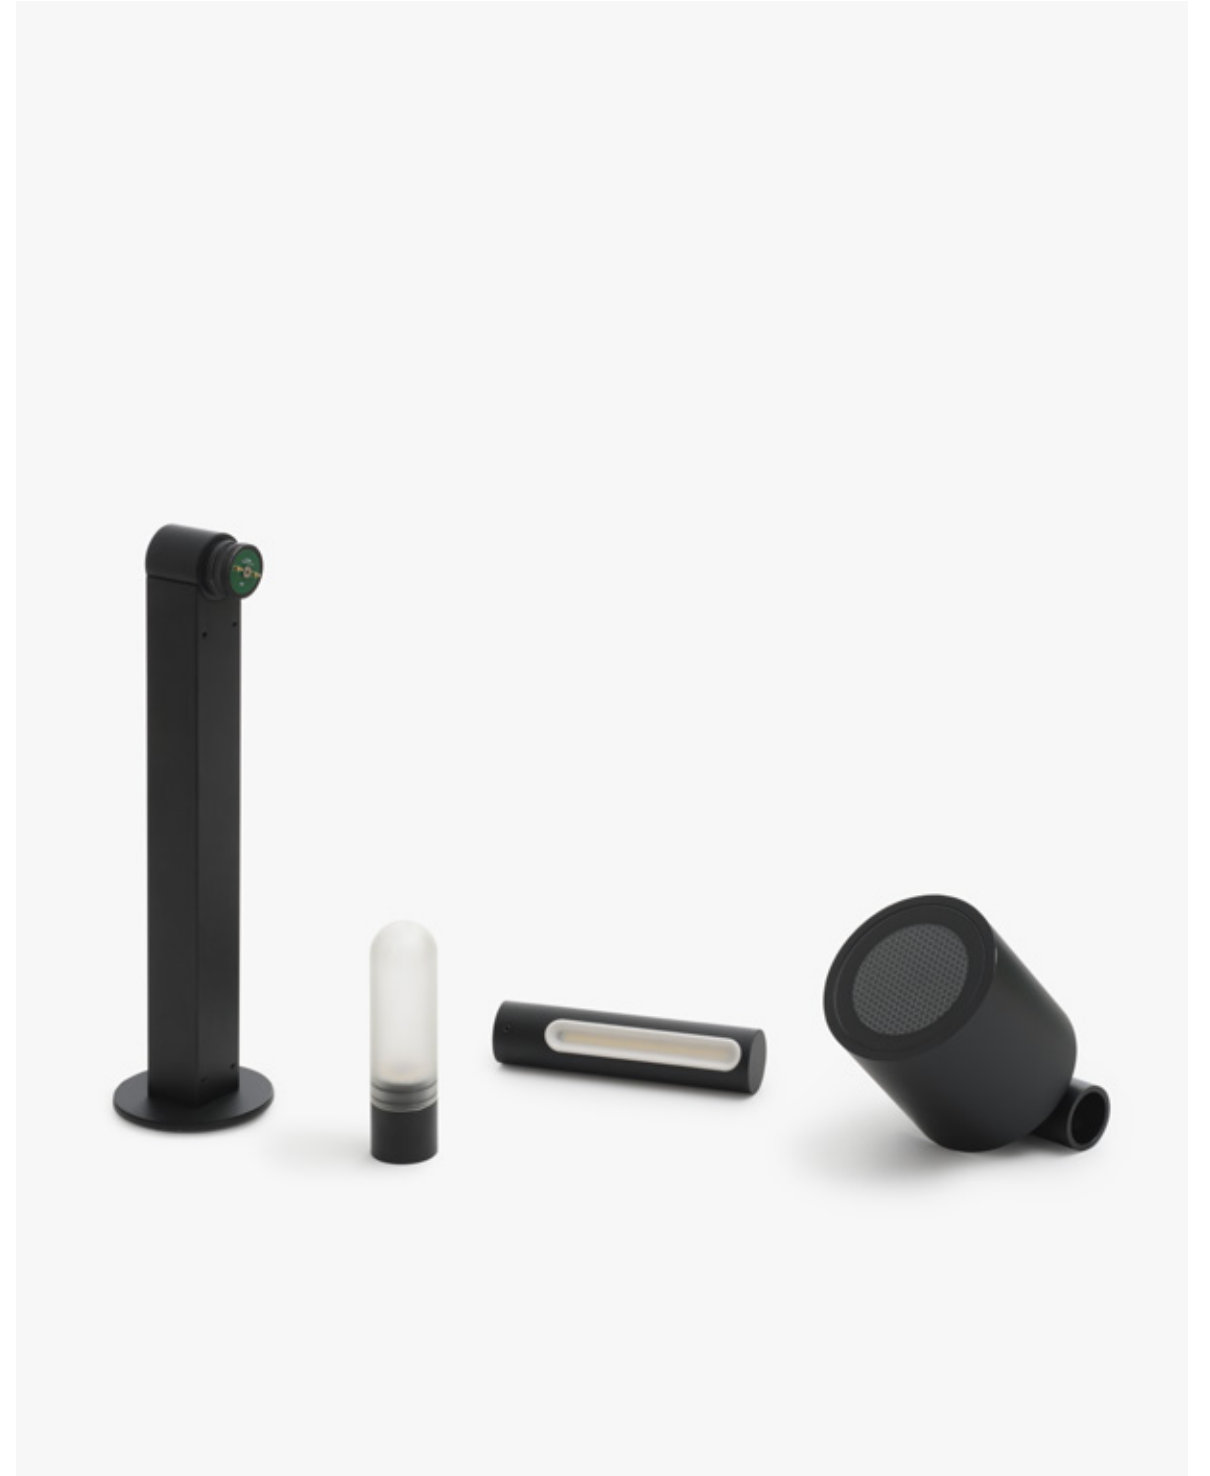

muse

diomede

**muse**

**multi use**

**outdoor**

**authentic italian product**

**diomedea**

Muse is a module (lamp) crafted to adapt to any space.  
It is a prism that irradiates with its light anything it encounters.  
Through its different shapes Muse adapts itself to the world that surrounds it, by changing its form and letting itself be modelled by the human touch.  
It transforms itself like a moving sculpture, a free and potentially infinite object, always changing in space and time.  
Its light brings a new rhythm to things, it spins the world as in a light dance.  
Muse lets illumination explore multiple possibilities like a magnet attracting the future, like a key for alternative universes of light.

**bollard**

box

wall/funis

decò copper

decò bend-shape and stem

bollard

box

wall/funis