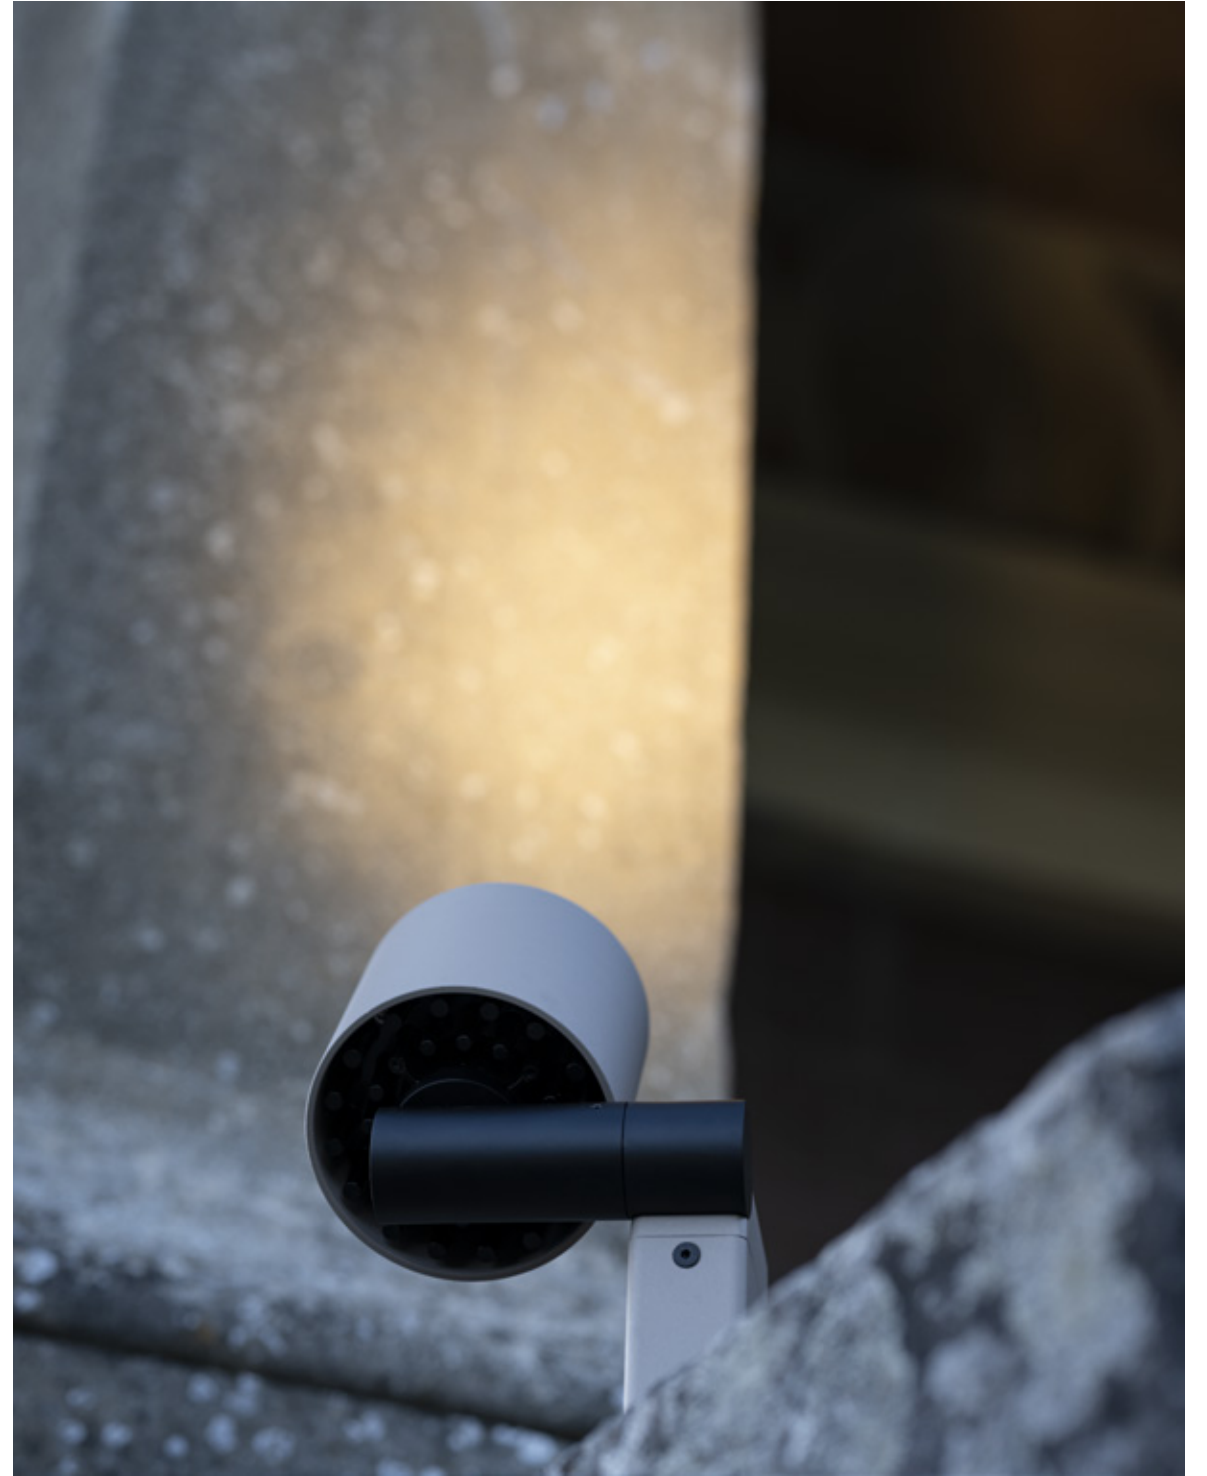

muse

diomede

**muse**

**multi use**

**outdoor**

**authentic italian product**

**diomedea**

Muse is a module (lamp) crafted to adapt to any space.  
It is a prism that irradiates with its light anything it encounters.  
Through its different shapes Muse adapts itself to the world that surrounds it, by changing its form and letting itself be modelled by the human touch.  
It transforms itself like a moving sculpture, a free and potentially infinite object, always changing in space and time.  
Its light brings a new rhythm to things, it spins the world as in a light dance.  
Muse lets illumination explore multiple possibilities like a magnet attracting the future, like a key for alternative universes of light.

**bollard**

box

wall/funis

decò copper

decò bend-shape and stem

bollard

box

wall/funis

decò copper

decò bend-shape and stem