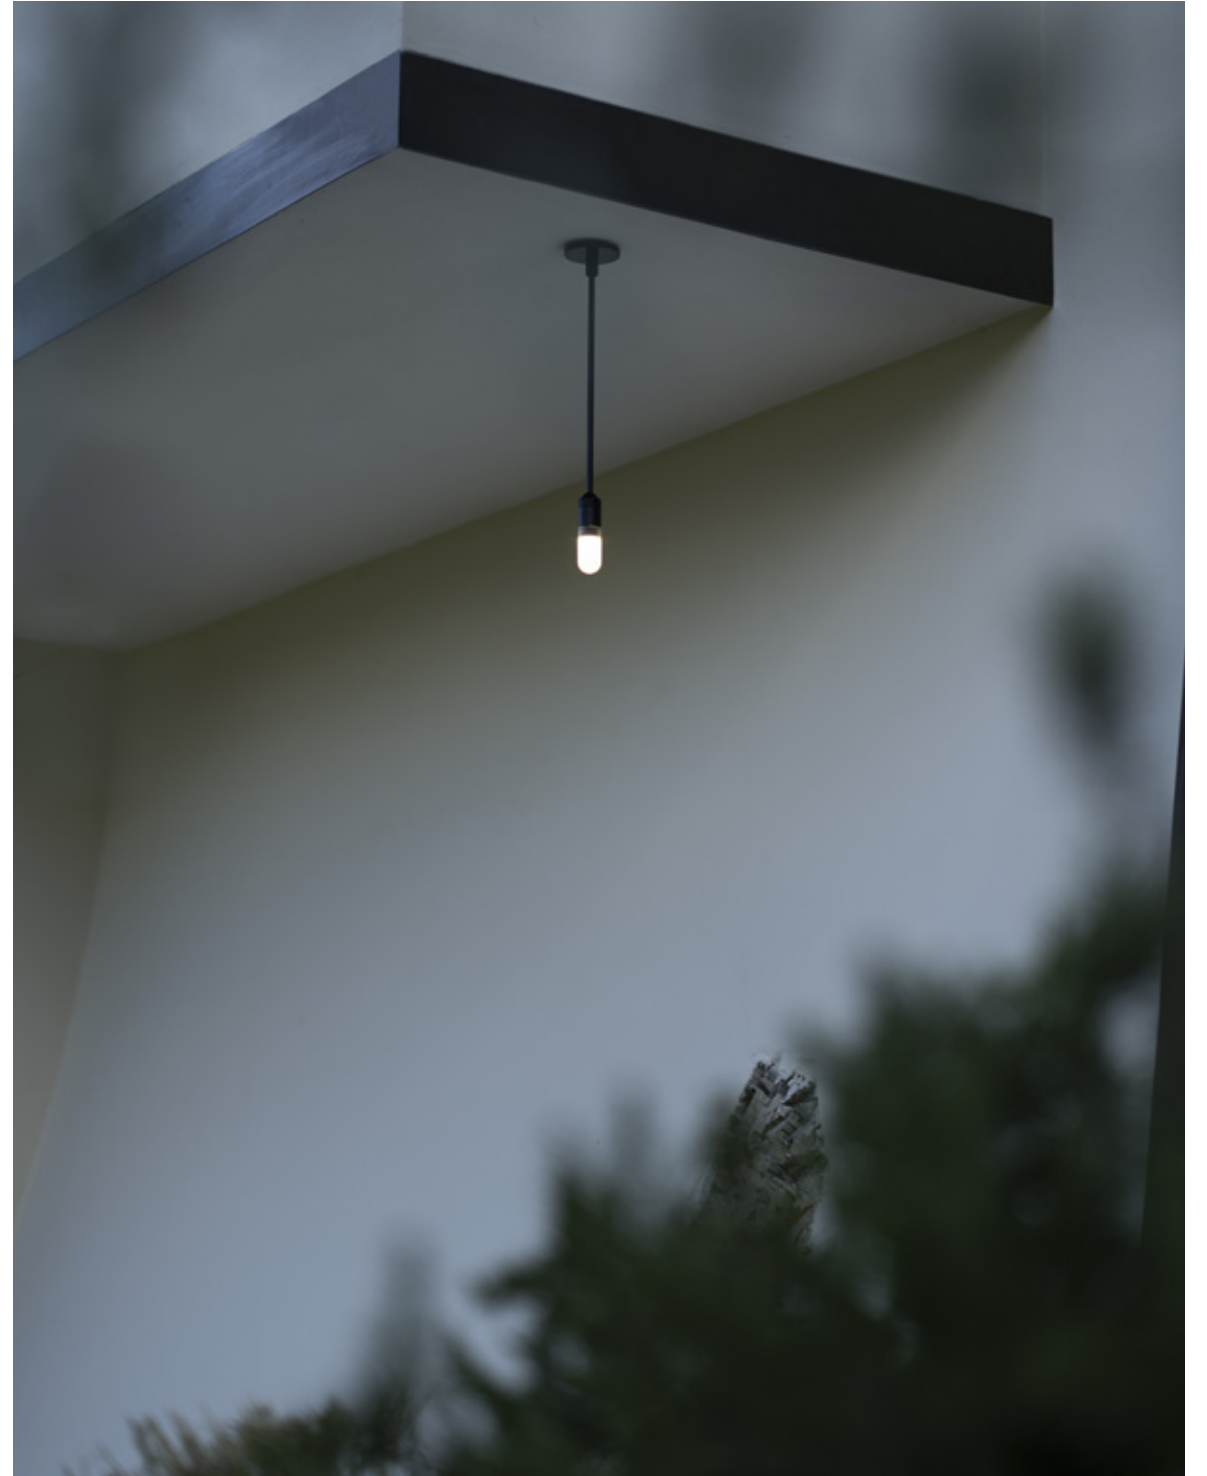

muse

diomede

**muse**

**multi use**

**outdoor**

**authentic italian product**

**diomedea**

Muse is a module (lamp) crafted to adapt to any space.  
It is a prism that irradiates with its light anything it encounters.  
Through its different shapes Muse adapts itself to the world that surrounds it, by changing its form and letting itself be modelled by the human touch.  
It transforms itself like a moving sculpture, a free and potentially infinite object, always changing in space and time.  
Its light brings a new rhythm to things, it spins the world as in a light dance.  
Muse lets illumination explore multiple possibilities like a magnet attracting the future, like a key for alternative universes of light.

**bollard**

box

wall/funis

decò copper

decò bend-shape and stem

bollard

box

wall/funis

decò copper

decò bend-shape and stem