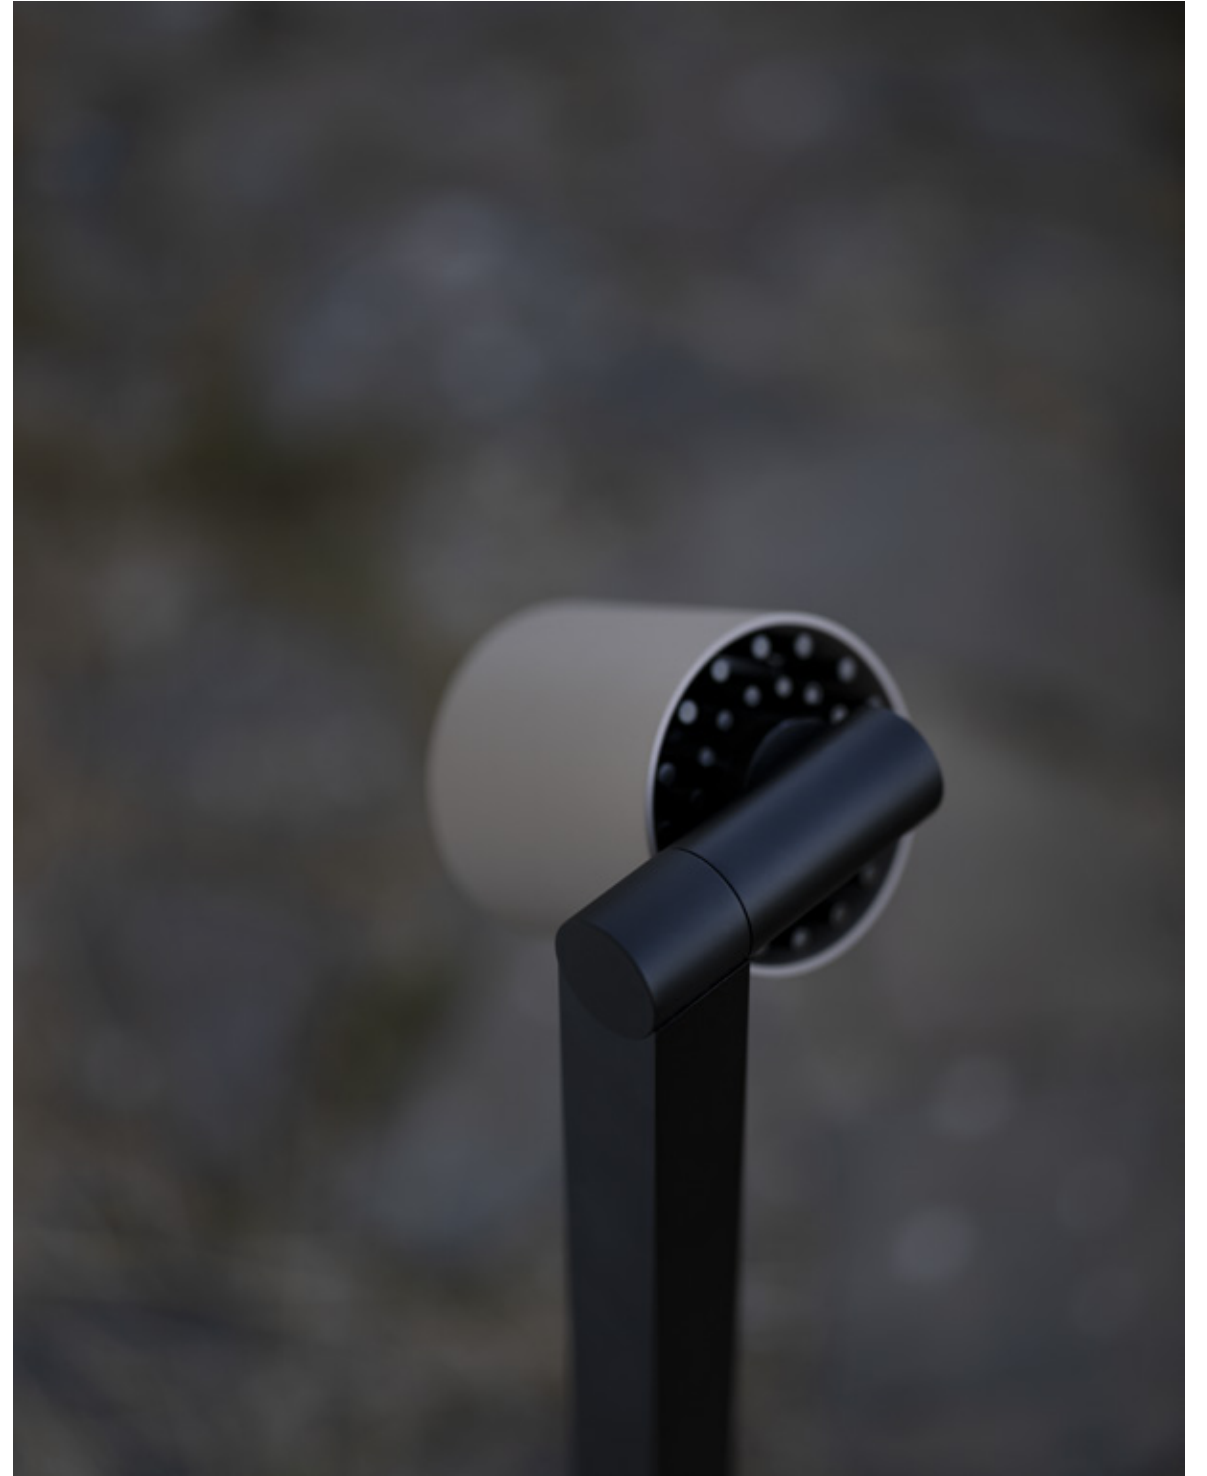

muse

diomede

**muse**

**multi use**

**outdoor**

**authentic italian product**

**diomedea**

Muse is a module (lamp) crafted to adapt to any space.  
It is a prism that irradiates with its light anything it encounters.  
Through its different shapes Muse adapts itself to the world that surrounds it, by changing its form and letting itself be modelled by the human touch.  
It transforms itself like a moving sculpture, a free and potentially infinite object, always changing in space and time.  
Its light brings a new rhythm to things, it spins the world as in a light dance.  
Muse lets illumination explore multiple possibilities like a magnet attracting the future, like a key for alternative universes of light.

**bollard**

box

wall/funis

decò copper

decò bend-shape and stem

bollard

box

wall/funis

decò copper

decò bend-shape and stem