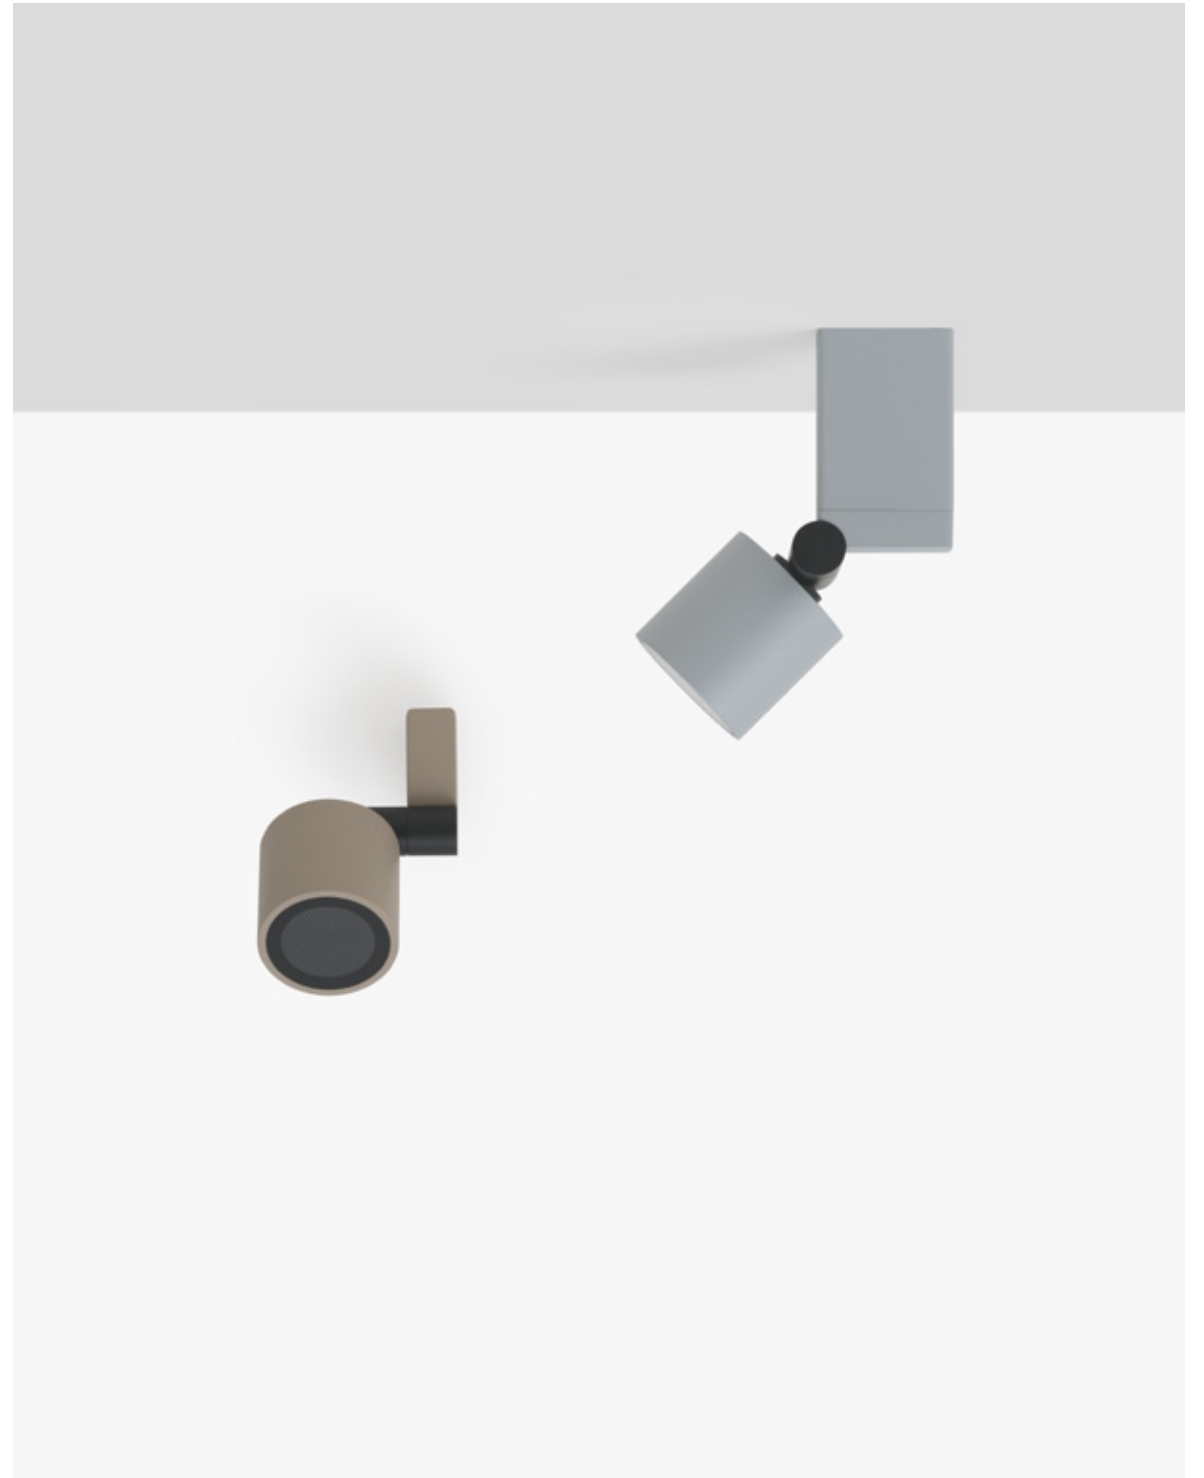

muse

diomede

**muse**

**multi use**

**outdoor**

**authentic italian product**

**diomedea**

Muse is a module (lamp) crafted to adapt to any space.  
It is a prism that irradiates with its light anything it encounters.  
Through its different shapes Muse adapts itself to the world that surrounds it, by changing its form and letting itself be modelled by the human touch.  
It transforms itself like a moving sculpture, a free and potentially infinite object, always changing in space and time.  
Its light brings a new rhythm to things, it spins the world as in a light dance.  
Muse lets illumination explore multiple possibilities like a magnet attracting the future, like a key for alternative universes of light.

**bollard**

box

wall/funis

decò copper

decò bend-shape and stem

bollard

box

wall/funis

decò copper

decò bend-shape and stem