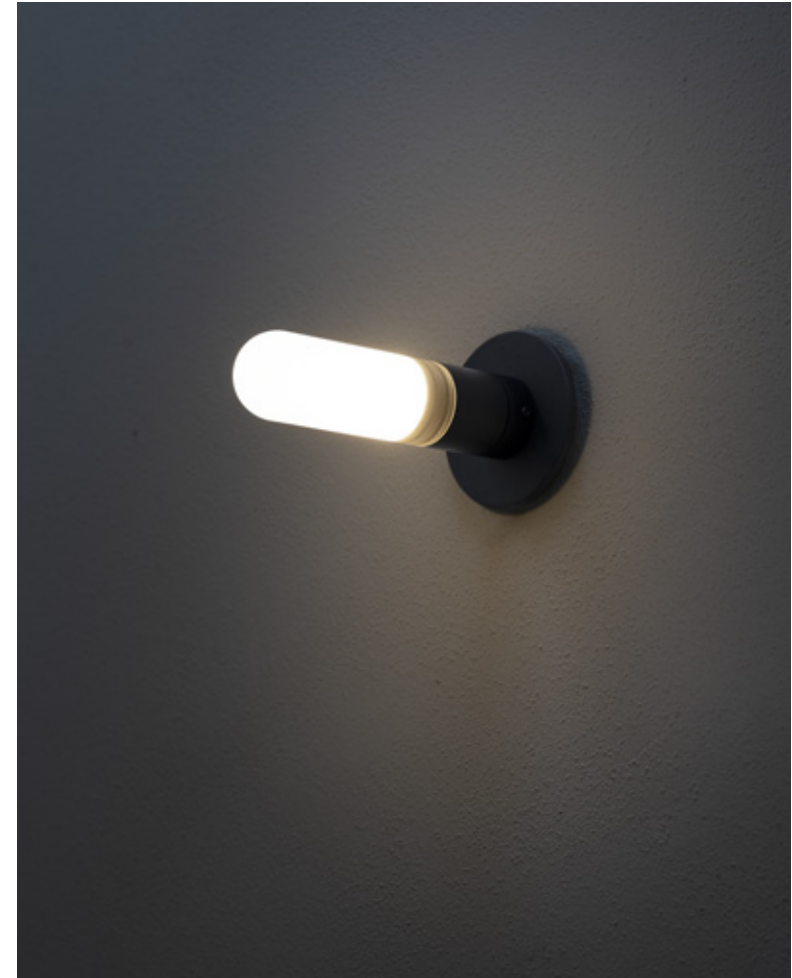

muse

diomede

**muse**

**multi use**

**outdoor**

**authentic italian product**

**diomedea**

Muse is a module (lamp) crafted to adapt to any space.  
It is a prism that irradiates with its light anything it encounters.  
Through its different shapes Muse adapts itself to the world that surrounds it, by changing its form and letting itself be modelled by the human touch.  
It transforms itself like a moving sculpture, a free and potentially infinite object, always changing in space and time.  
Its light brings a new rhythm to things, it spins the world as in a light dance.  
Muse lets illumination explore multiple possibilities like a magnet attracting the future, like a key for alternative universes of light.

**bollard**

box

wall/funis

decò copper

decò bend-shape and stem

bollard

box

wall/funis

decò copper

decò bend-shape and stem