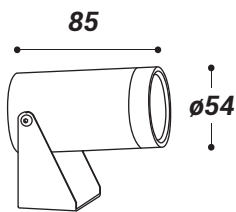

	Power supply	Power	Beam	Colour
cod. 900412006	24V	3W - tot. 4,5W	15°	anodized aluminium
cod. 900412016	24V	3W - tot. 4,5W	36°	anodized aluminium
cod. 900412009	24V	3W - tot. 4,5W	15°	anodized bronze
cod. 900412019	24V	3W - tot. 4,5W	36°	anodized bronze