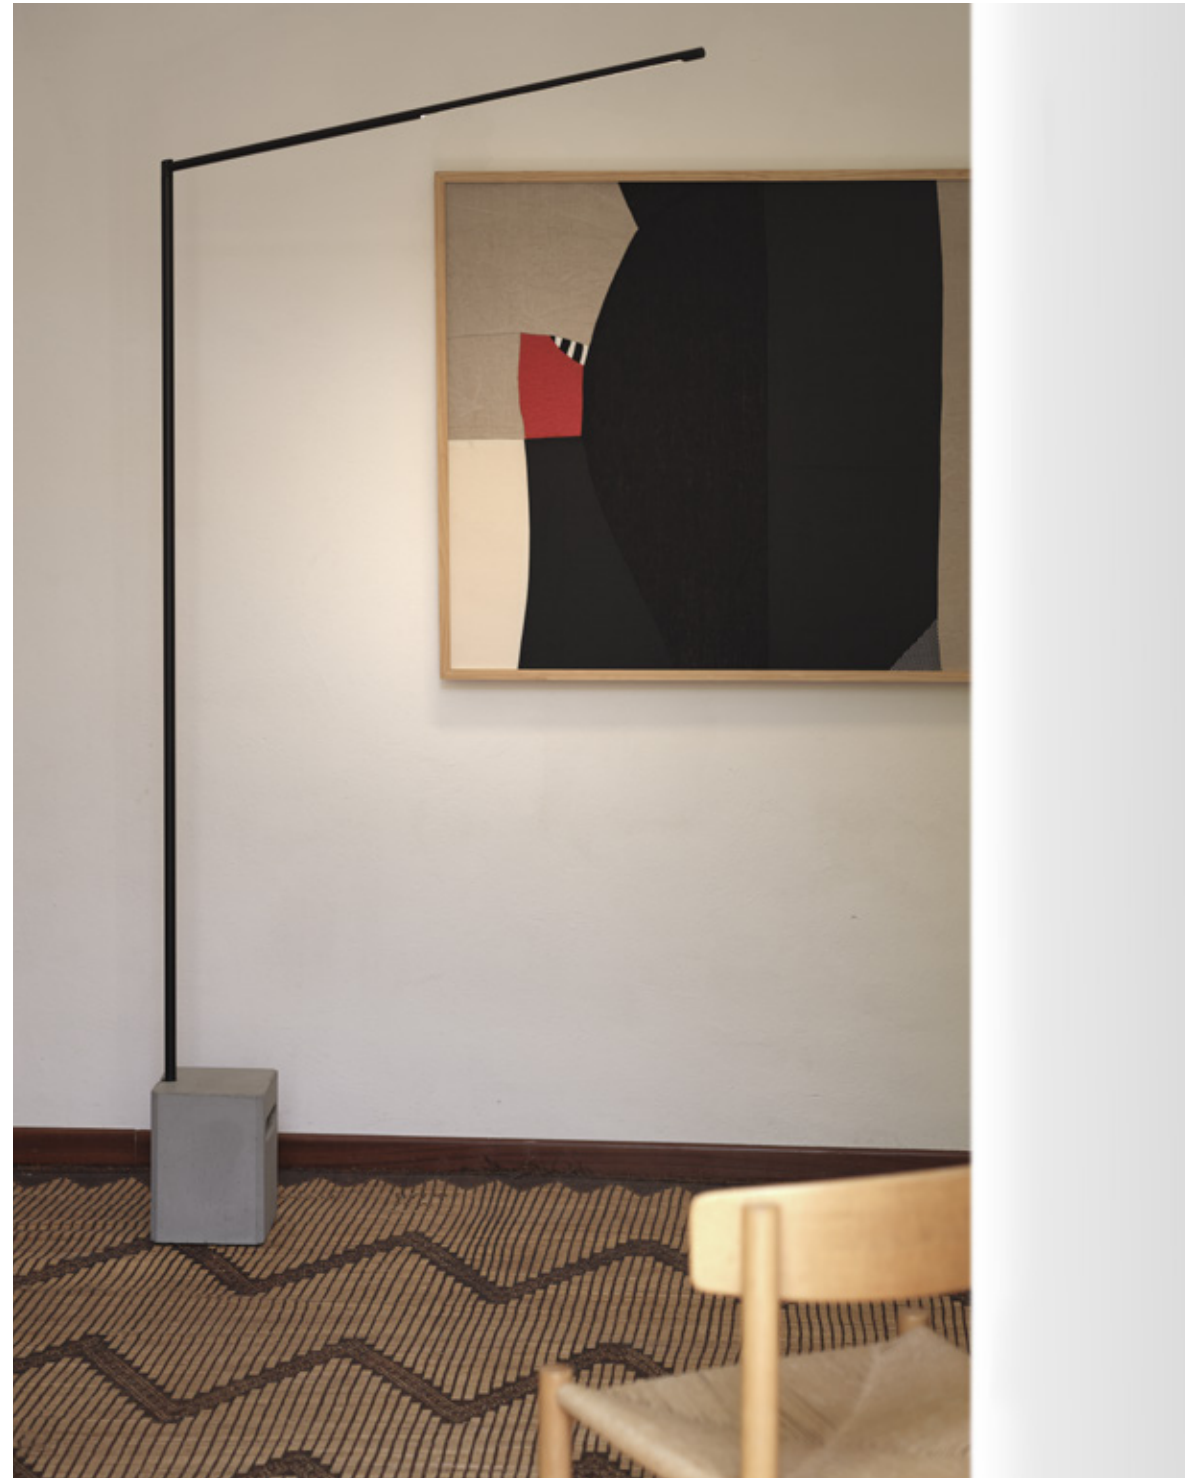

I was born from nature, in between tree branches and blossoming flowers,
on the green grass and amongst the rocks of the mountains.
In order to live amongst you, I have turned into something new, something
that comes from the past but speaks the language of the future.
I no longer wear any bark, I no longer carry any weight.
I covered myself in a smooth and thin armour, that resides in the architecture
of your world.

battery

cable/cable plug

courtesy white light off

courtesy white light on

I adore outdoor spaces, I there find the harmony with humans. I can be the fire around which they gather to celebrate, the place where they feel home. I stand out in the air and I nimbly move, blending with nature and with the world's colours. Follow my light, it is born from the memory of the branches pushed towards the blue of the sky. Keep the secret of my transformation: anything illuminated is undergoing a metamorphosis.

20 Kg

adjustable on horizontal axes 360°

adjustable on vertical axes 310°

characteristic

Power LED: 8W

Luminous Flux: 730lm

Absorbed Power for cable version: 12W

Lifespan of Battery at its maximum power: 6h