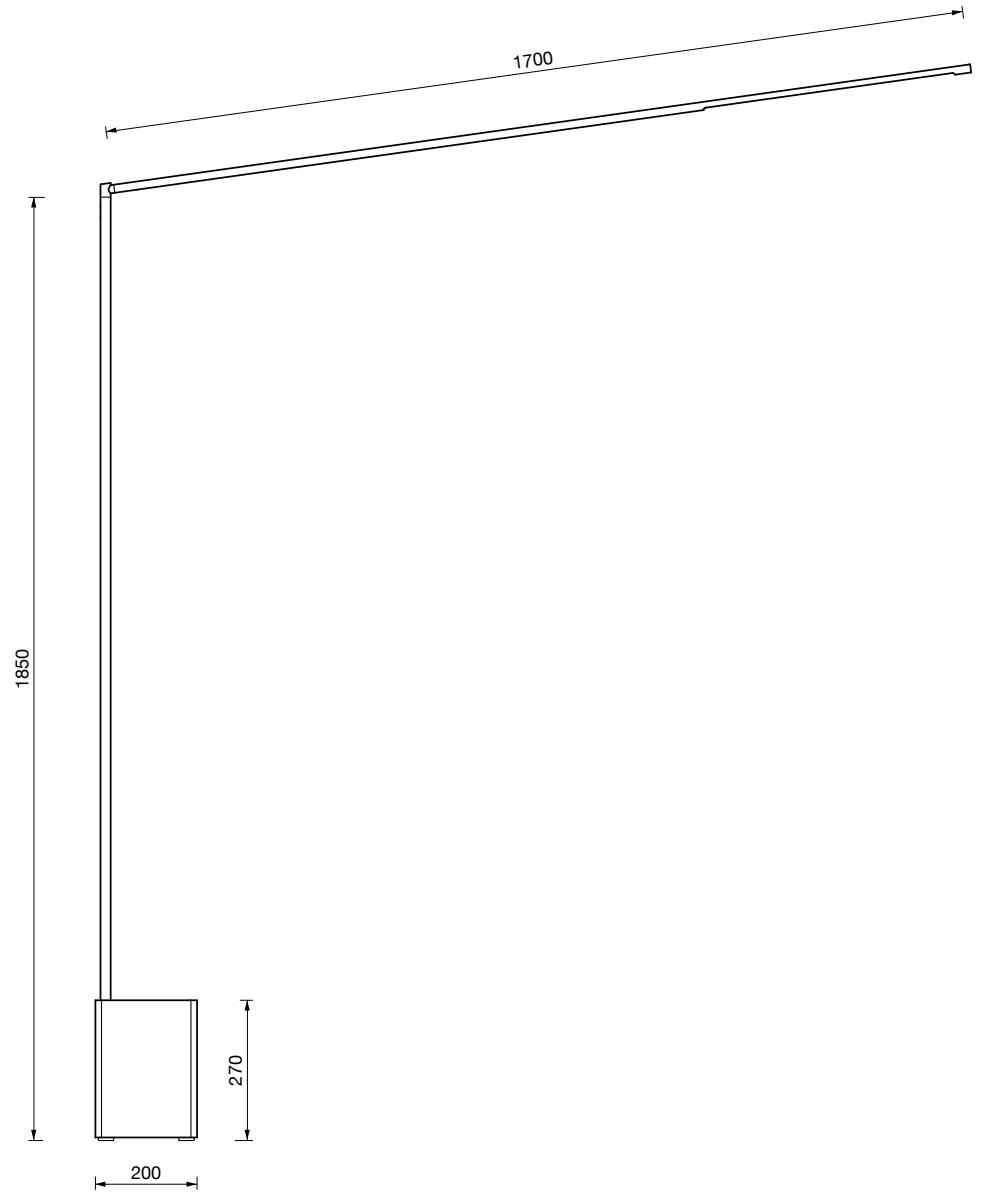

20 Kg

adjustable on horizontal axes 360°

adjustable on vertical axes 310°

characteristic

Power LED: 8W

Luminous Flux: 730lm

Absorbed Power for cable version: 12W

Lifespan of Battery at its maximum power: 6h

Poured sustainable concrete base

Base weight: 20Kg

Easily portable thanks to the smart frontal slot that contains a sensor for the on/off swich

Courtesy white light in the slot can be disabled

Additional battery pack to double the lifespan (optional), to be separately ordered