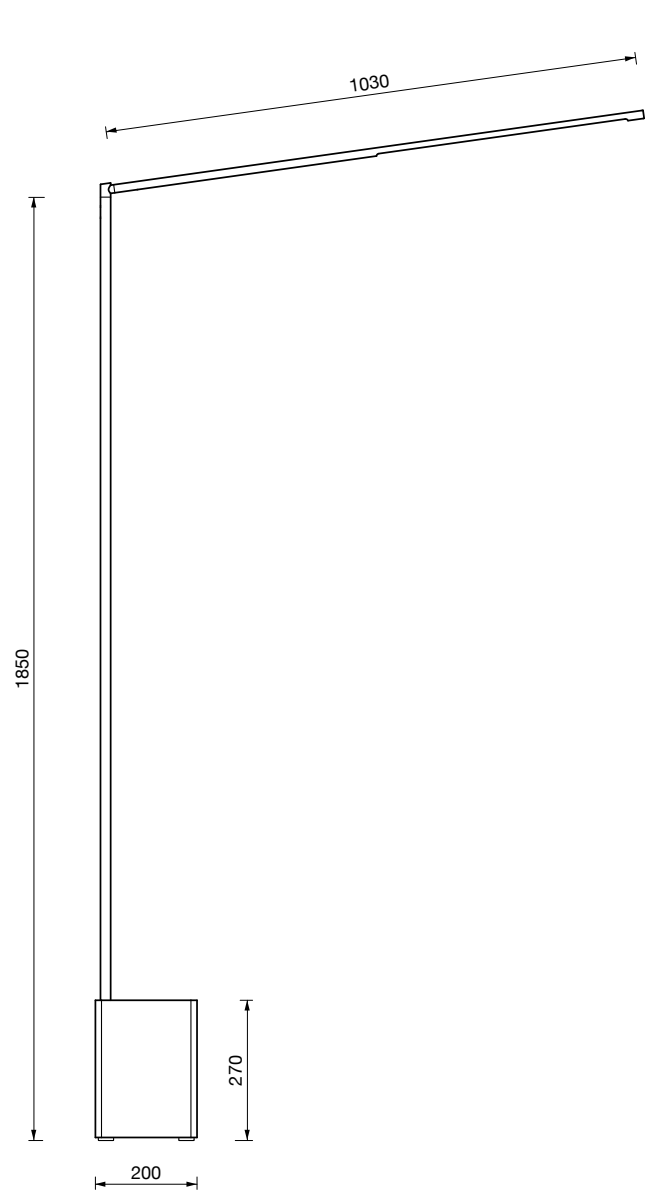

20 Kg

adjustable on horizontal axes 360°

adjustable on vertical axes 310°

characteristic

Power LED: 8W

Luminous Flux: 730lm

Absorbed Power for cable version: 12W

Lifespan of Battery at its maximum power: 6h