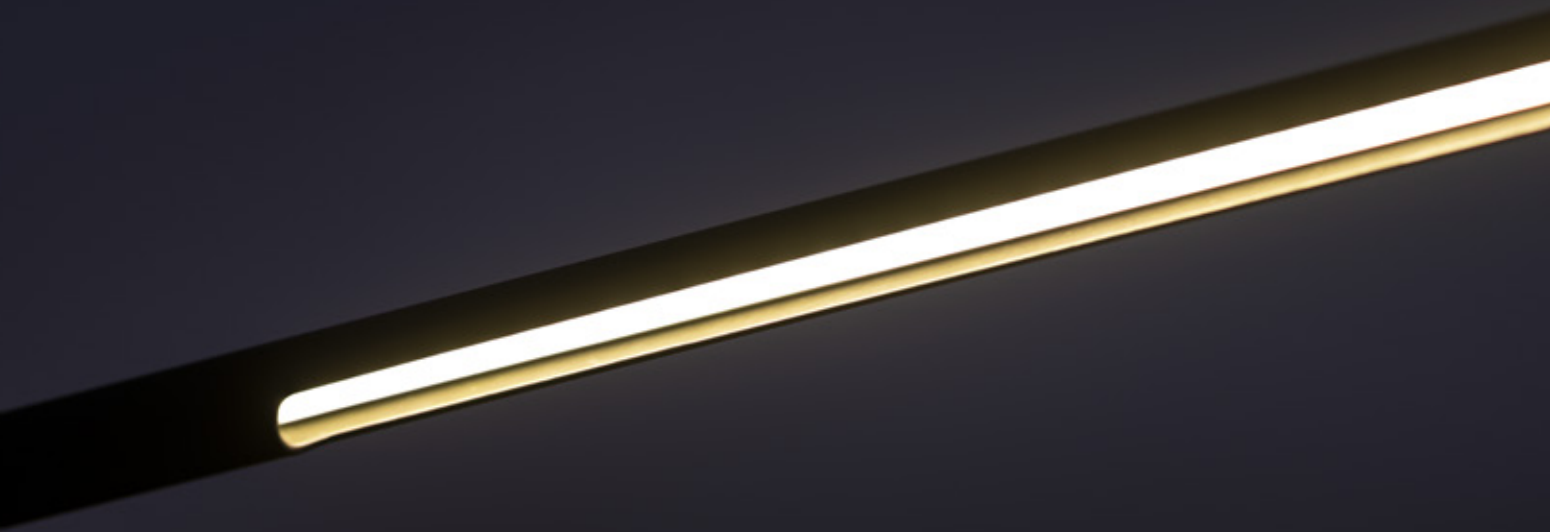

bella

diomede

bella

outdoor/indoor

battery/cable lamp

authentic italian product

diomedea

intro

20 Kg

adjustable on horizontal axes 360°

adjustable on vertical axes 310°

characteristic

Power LED: 8W

Luminous Flux: 730lm

Absorbed Power for cable version: 12W

Lifespan of Battery at its maximum power: 6h

Poured sustainable concrete base

Base weight: 20Kg

Easily portable thanks to the smart frontal slot that contains a sensor for the on/off swich

Courtesy white light in the slot can be disabled

Additional battery pack to double the lifespan (optional), to be separately ordered