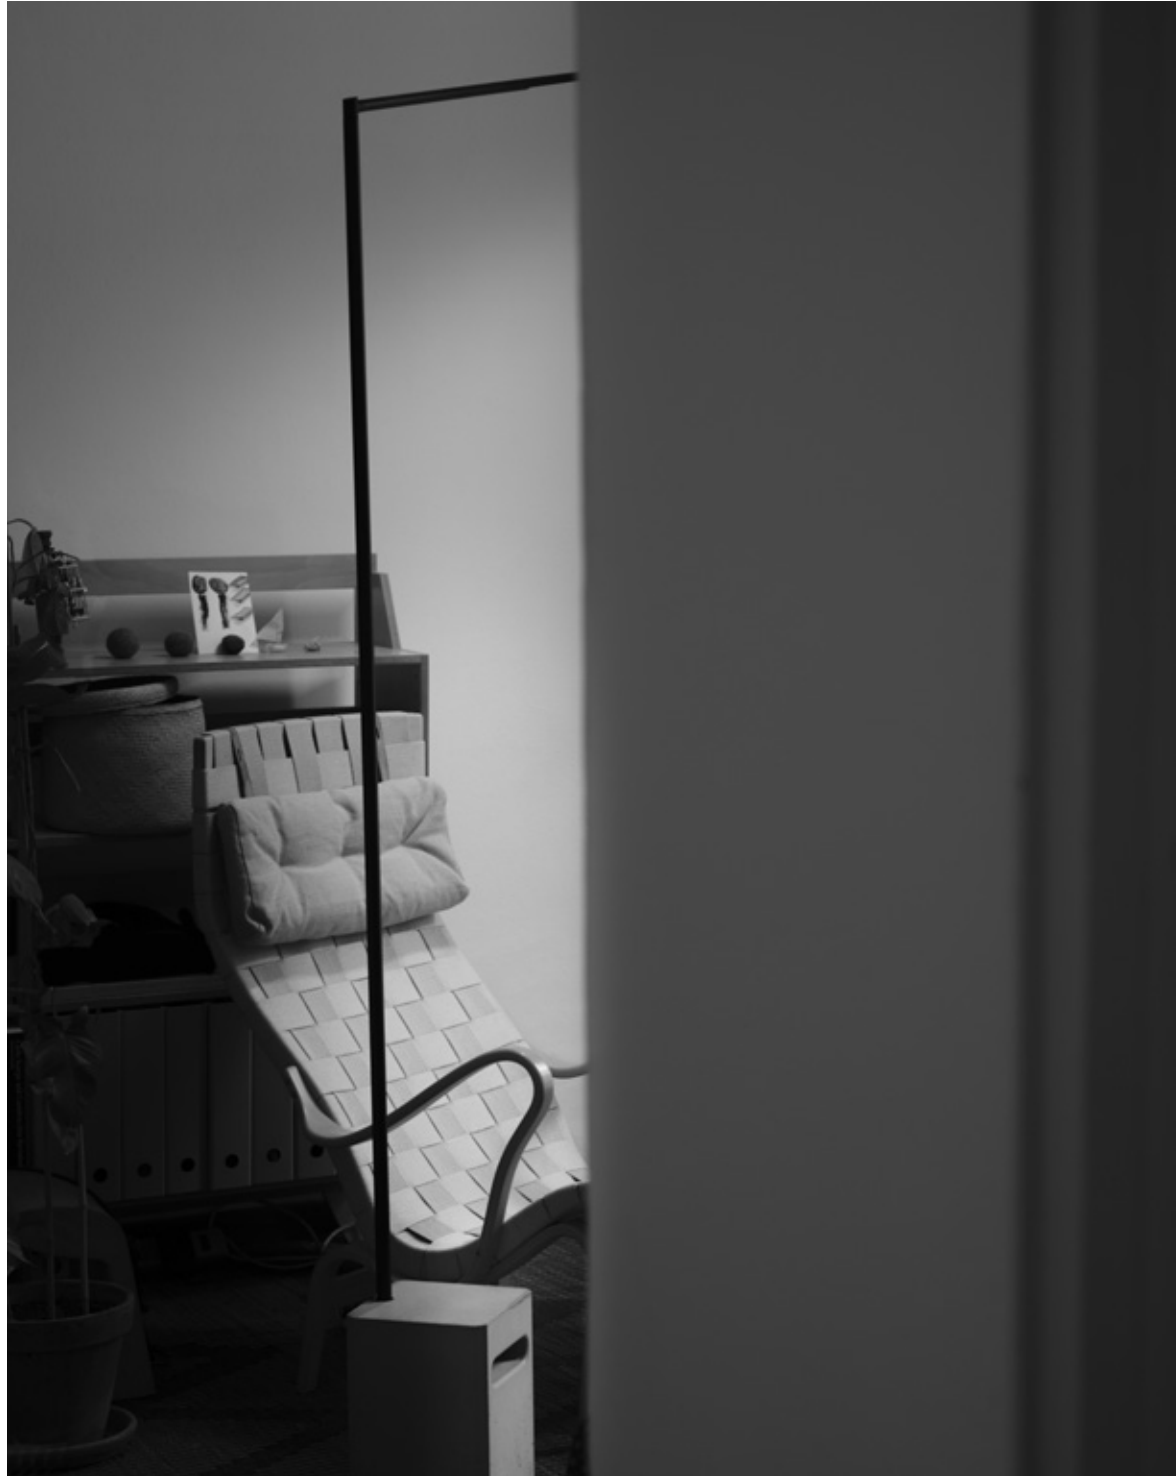

courtesy white light off