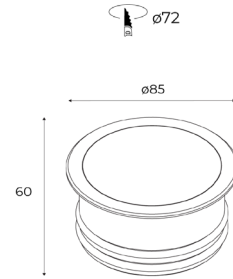

diomede

Zero 85

Available finishes:

 aluminium

Light Source power led
 Supply 24V
 Dimmer PWM
 CRI ≥80
 IP rating IP67
 Electrical Class III
 Application ground recessed
 Diffuser tempered glass transparent

Power 24V 5,5Wled
 Led Colour temp. 3000K

						lm	aluminium
3000K	24V	diffused		with honeycomb		131	900112086
5,5Wled		diffused		without honeycomb		451	900112166

ACCESSORIES

Recessed box Zero 85
 Ø80x162mm