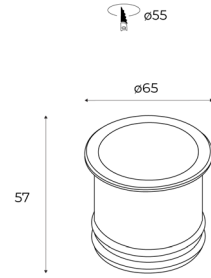

Zero 65

Available finishes:

Light Source power led
Supply 24V
Dimmer PWM
CRI ≥80
IP rating IP67
Electrical Class III
Application ground recessed
Diffuser tempered glass transparent

Power 24V 5,8Wled - 6,3We
Led Colour temp. 2700K / 3000K

				lm	aluminium
2700K 5,8Wled 6,3We	24V	10° ▲	with honeycomb	243	900132196
		10° ▲	without honeycomb	405	900132206
		26° ▲	with honeycomb	251	900132156
		26° ▲	without honeycomb	432	900132126
		52° ▲	with honeycomb	135	900132066
		52° ▲	without honeycomb	409	900132076

				lm	aluminium
3000K 5,8Wled 6,3We	24V	10° ▲	with honeycomb	253	900112196
		10° ▲	without honeycomb	422	900112206
		26° ▲	with honeycomb	264	900112156
		26° ▲	without honeycomb	455	900112126
		52° ▲	with honeycomb	142	900112066
		52° ▲	without honeycomb	431	900112076

ACCESSORIES

Recessed box Zero 65
Ø63x113mm

code 9002