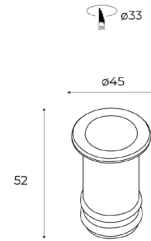

diomede

Zero 45